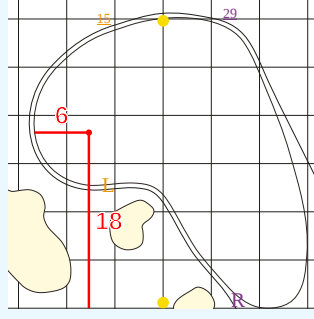

**DANGEROUS SITUATION** (Suspension Signal)  
 One Prolonged Horn Blast  
**NON-DANGEROUS SITUATION** (Suspension Signal)  
 Several Short Intermittent Horn Blasts  
**RESUMPTION Signal**  
 Two Prolonged Horn Blasts

**Bank of Hope LPGA Match-Play**  
**OFFICIAL APPROVED HOLE LOCATION SHEET 2023**

Shadow Creek  
 Thursday May 25, 2023  
 Round 2

Hole 13  
 Depth 41

Hole 7  
 Depth 30

Note  
 L - 5L6

Hole 1  
 Depth 30

Hole 14  
 Depth 31

Hole 8  
 Depth 34

Hole 2  
 Depth 29

Hole 15  
 Depth 35

Hole 9  
 Depth 27

Note  
 L - 9L5

Hole 3  
 Depth 30

Hole 16  
 Depth 40

Hole 10  
 Depth 33

Hole 6  
 Depth 39

Note  
 R - 9R5