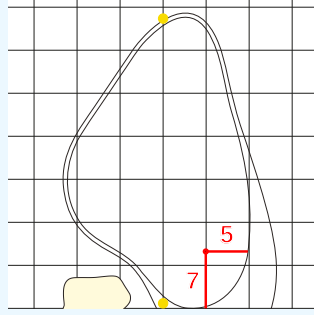

**DANGEROUS SITUATION** (Suspension Signal)  
 One Prolonged Horn Blast  
**NON-DANGEROUS SITUATION** (Suspension Signal)  
 Several Short Intermittent Horn Blasts  
**RESUMPTION Signal**  
 Two Prolonged Horn Blasts

**Bank of Hope LPGA Match-Play**  
**OFFICIAL APPROVED HOLE LOCATION SHEET 2023**

Shadow Creek  
 Thursday May 25, 2023  
 Round 2

Hole 13  
 Depth 41

Hole 7  
 Depth 30

Note  
 L - 5L6

Hole 1  
 Depth 30

Hole 14  
 Depth 31

Hole 8  
 Depth 34

Hole 2  
 Depth 29

Hole 15  
 Depth 35

Hole 9  
 Depth 27

Note  
 L - 9L5

Hole 3  
 Depth 30

Hole 16  
 Depth 40

Hole 10  
 Depth 33

Hole 4  
 Depth 29

Note  
 R - 20R5

Hole 17  
 Depth 17

Hole 11  
 Depth 26

Note  
 L - 4L5

Hole 5  
 Depth 26

Hole 18  
 Depth 34

Hole 12  
 Depth 31