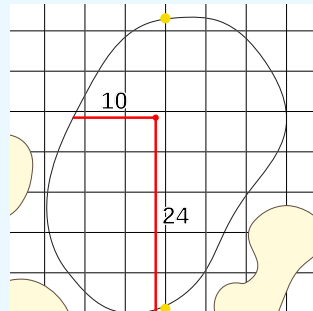

DANGEROUS SITUATION (Suspension Signal)
One Prolonged Horn Blast
NON-DANGEROUS SITUATION (Suspension Signal)
Several Short Intermittent Horn Blasts
RESUMPTION Signal
Two Prolonged Horn Blasts

CME Group Tour Championship
OFFICIAL APPROVED HOLE LOCATION SHEET 2023

Tiburón Golf Club
Friday November 17, 2023
Round 2

Hole 13
Depth 27

Hole 7
Depth 32

Hole 1
Depth 34

Hole 14
Depth 34

Hole 8
Depth 32

Hole 2
Depth 44

Hole 15
Depth 34

Hole 9
Depth 34

Hole 3
Depth 36

Hole 16
Depth 36

Hole 10
Depth 38

Hole 4
Depth 43

Hole 17
Depth 34

Hole 11
Depth 32

Hole 5
Depth 42

Hole 18
Depth 28

Hole 12
Depth 38

Hole 6
Depth 33