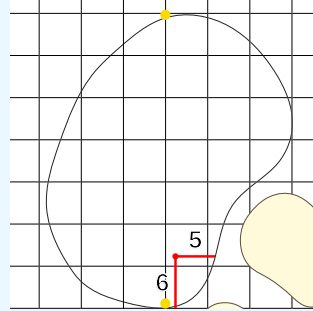

DANGEROUS SITUATION (Suspension Signal)
One Prolonged Horn Blast
NON-DANGEROUS SITUATION (Suspension Signal)
Several Short Intermittent Horn Blasts
RESUMPTION Signal
Two Prolonged Horn Blasts

CME Group Tour Championship
OFFICIAL APPROVED HOLE LOCATION SHEET 2023

Tiburón Golf Club
Friday November 17, 2023
Round 2

Hole 13
Depth 27

Hole 7
Depth 32

Hole 1
Depth 34

Hole 14
Depth 34

Hole 8
Depth 32

Hole 2
Depth 44

Hole 15
Depth 34

Hole 9
Depth 34

Hole 3
Depth 36

Hole 16
Depth 36

Hole 10
Depth 38

Hole 4
Depth 43

Hole 17
Depth 34

Hole 11
Depth 32

Hole 5
Depth 42

Hole 18
Depth 28

Hole 12
Depth 38

Hole 6
Depth 33