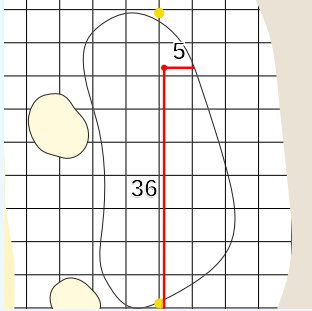

DANGEROUS SITUATION (Suspension Signal)
One Prolonged Horn Blast
NON-DANGEROUS SITUATION (Suspension Signal)
Several Short Intermittent Horn Blasts
RESUMPTION Signal
Two Prolonged Horn Blasts

CME Group Tour Championship
OFFICIAL APPROVED HOLE LOCATION SHEET 2023

Tiburón Golf Club
Friday November 17, 2023
Round 2

Hole 13
Depth 27

Hole 7
Depth 32

Hole 1
Depth 34

Hole 14
Depth 34

Hole 8
Depth 32

Hole 2
Depth 44

Hole 15
Depth 34

Hole 9
Depth 34

Hole 3
Depth 36

Hole 16
Depth 36

Hole 10
Depth 38

Hole 4
Depth 43

Hole 17
Depth 34

Hole 11
Depth 32

Hole 5
Depth 42

Hole 18
Depth 28

Hole 12
Depth 38

Hole 6
Depth 33