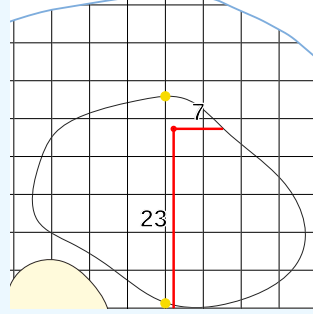

DANGEROUS SITUATION (Suspension Signal)
One Prolonged Horn Blast
NON-DANGEROUS SITUATION (Suspension Signal)
Several Short Intermittent Horn Blasts
RESUMPTION Signal
Two Prolonged Horn Blasts

CME Group Tour Championship
OFFICIAL APPROVED HOLE LOCATION SHEET 2023

Tiburón Golf Club
Friday November 17, 2023
Round 2

Hole 13
Depth 27

Hole 7
Depth 32

Hole 1
Depth 34

Hole 14
Depth 34

Hole 8
Depth 32

Hole 2
Depth 44

Hole 15
Depth 34

Hole 18
Depth 28

Hole 12
Depth 38

Hole 6
Depth 33