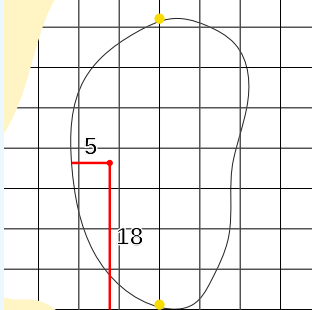

DANGEROUS SITUATION (Suspension Signal)
One Prolonged Horn Blast
NON-DANGEROUS SITUATION (Suspension Signal)
Several Short Intermittent Horn Blasts
RESUMPTION Signal
Two Prolonged Horn Blasts

CME Group Tour Championship
OFFICIAL APPROVED HOLE LOCATION SHEET 2023

Tiburón Golf Club
Friday November 17, 2023
Round 2

Hole 13
Depth 27

Hole 7
Depth 32

Hole 1
Depth 34

Hole 14
Depth 34

Hole 8
Depth 32

Hole 2
Depth 44

Hole 15
Depth 34

Hole 9
Depth 34

Hole 3
Depth 36

Hole 16
Depth 36

Hole 10
Depth 38

Hole 4
Depth 43

Hole 17
Depth 34

Hole 11
Depth 32

Hole 5
Depth 42

Hole 18
Depth 28

Hole 12
Depth 38

Hole 6
Depth 33