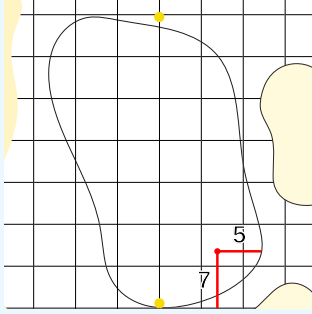

DANGEROUS SITUATION (Suspension Signal)
One Prolonged Horn Blast
NON-DANGEROUS SITUATION (Suspension Signal)
Several Short Intermittent Horn Blasts
RESUMPTION Signal
Two Prolonged Horn Blasts

CME Group Tour Championship
OFFICIAL APPROVED HOLE LOCATION SHEET 2023

Tiburón Golf Club
Friday November 17, 2023
Round 2

Hole 13
Depth 27

Hole 7
Depth 32

Hole 1
Depth 34

Hole 14
Depth 34

Hole 8
Depth 32

Hole 2
Depth 44

Hole 15
Depth 34

Hole 9
Depth 34

Hole 3
Depth 36

Hole 16
Depth 36

Hole 10
Depth 38

Hole 4
Depth 43

Hole 17
Depth 34

Hole 11
Depth 32

Hole 5
Depth 42

Hole 18
Depth 28

Hole 12
Depth 38

Hole 6
Depth 33