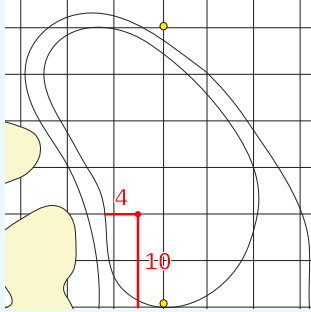

DANGEROUS SITUATION (Suspension Signal)
One Prolonged Horn Blast
NON-DANGEROUS SITUATION (Suspension Signal)
Several Short Intermittent Horn Blasts
RESUMPTION Signal
Two Prolonged Horn Blasts

LPGA Drive On Championship
OFFICIAL APPROVED HOLE LOCATION SHEET 2023
Superstition Mountain Golf & Country Club
Thursday March 23, 2023
Round One

Hole 13
Depth 33

Hole 7
Depth 24

Hole 1
Depth 30

Hole 14
Depth 26

Hole 8
Depth 35

Hole 2
Depth 32

Hole 15
Depth 27

Hole 9
Depth 33

Hole 3
Depth 31

Hole 16
Depth 31

Hole 10
Depth 25

Hole 4
Depth 28

Hole 17
Depth 30

Hole 11
Depth 33

Hole 5
Depth 27

Hole 18
Depth 31