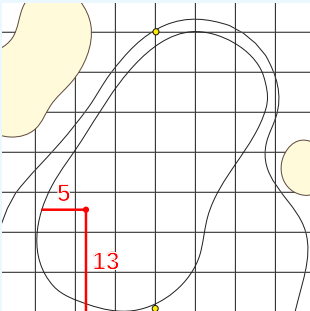

DANGEROUS SITUATION (Suspension Signal)
One Prolonged Horn Blast
NON-DANGEROUS SITUATION (Suspension Signal)
Several Short Intermittent Horn Blasts
RESUMPTION Signal
Two Prolonged Horn Blasts

LPGA Drive On Championship
OFFICIAL APPROVED HOLE LOCATION SHEET 2023
Superstition Mountain Golf & Country Club
Thursday March 23, 2023
Round One

Hole 13
Depth 33

Hole 7
Depth 24

Hole 1
Depth 30

Hole 14
Depth 26

Hole 8
Depth 35

Hole 2
Depth 32

Hole 15
Depth 27

Hole 9
Depth 33

Hole 3
Depth 31

Hole 16
Depth 31

Hole 10
Depth 25

Hole 4
Depth 28

Hole 17
Depth 30

Hole 11
Depth 33

Hole 5
Depth 27

Hole 18
Depth 31

Hole 12
Depth 32

Hole 6
Depth 32