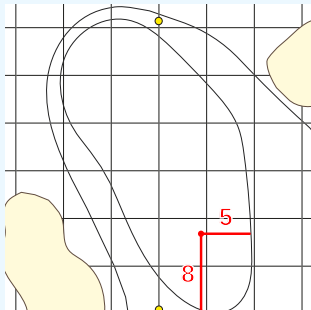

DANGEROUS SITUATION (Suspension Signal)
One Prolonged Horn Blast
NON-DANGEROUS SITUATION (Suspension Signal)
Several Short Intermittent Horn Blasts
RESUMPTION Signal
Two Prolonged Horn Blasts

LPGA Drive On Championship
OFFICIAL APPROVED HOLE LOCATION SHEET 2023
Superstition Mountain Golf & Country Club
Thursday March 23, 2023
Round One

Hole 13
Depth 33

Hole 7
Depth 24

Hole 1
Depth 30

Hole 14
Depth 26

Hole 8
Depth 35

Hole 2
Depth 32

Hole 15
Depth 27

Hole 9
Depth 33

Hole 3
Depth 31

Hole 16
Depth 31

Hole 10
Depth 25

Hole 4
Depth 28

Hole 17
Depth 30

Hole 11
Depth 33

Hole 5
Depth 27

Hole 18
Depth 31

Hole 12
Depth 32

Hole 6
Depth 32