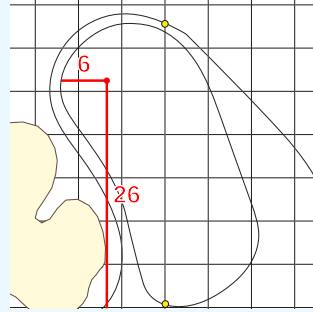

DANGEROUS SITUATION (Suspension Signal)
One Prolonged Horn Blast
NON-DANGEROUS SITUATION (Suspension Signal)
Several Short Intermittent Horn Blasts
RESUMPTION Signal
Two Prolonged Horn Blasts

LPGA Drive On Championship
OFFICIAL APPROVED HOLE LOCATION SHEET 2023
Superstition Mountain Golf & Country Club
Thursday March 23, 2023
Round One

Hole 13
Depth 33

Hole 7
Depth 24

Hole 1
Depth 30

Hole 14
Depth 26

Hole 8
Depth 35

Hole 2
Depth 32

Hole 15
Depth 27

Hole 9
Depth 33

Hole 3
Depth 31

Hole 16
Depth 31

Hole 10
Depth 25

Hole 4
Depth 28

Hole 17
Depth 30

Hole 11
Depth 33

Hole 5
Depth 27

Hole 18
Depth 31

Hole 12
Depth 32

Hole 6
Depth 32