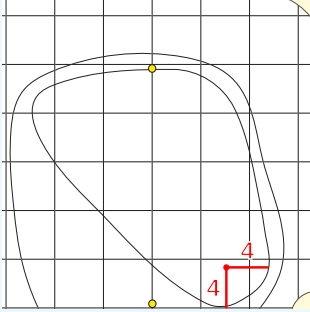

DANGEROUS SITUATION (Suspension Signal)
One Prolonged Horn Blast
NON-DANGEROUS SITUATION (Suspension Signal)
Several Short Intermittent Horn Blasts
RESUMPTION Signal
Two Prolonged Horn Blasts

LPGA Drive On Championship
OFFICIAL APPROVED HOLE LOCATION SHEET 2023
Superstition Mountain Golf & Country Club
Thursday March 23, 2023
Round One

Hole 13
Depth 33

Hole 7
Depth 24

Hole 1
Depth 30

Hole 14
Depth 26

Hole 8
Depth 35

Hole 2
Depth 32

Hole 15
Depth 27

Hole 9
Depth 33

Hole 3
Depth 31

Hole 16
Depth 31

Hole 10
Depth 25

Hole 4
Depth 28

Hole 17
Depth 30

Hole 11
Depth 33

Hole 5
Depth 27

Hole 18
Depth 31

Hole 12
Depth 32

Hole 6
Depth 32