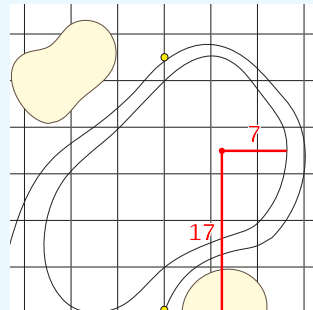

DANGEROUS SITUATION (Suspension Signal)
One Prolonged Horn Blast
NON-DANGEROUS SITUATION (Suspension Signal)
Several Short Intermittent Horn Blasts
RESUMPTION Signal
Two Prolonged Horn Blasts

LPGA Drive On Championship
OFFICIAL APPROVED HOLE LOCATION SHEET 2023
Superstition Mountain Golf & Country Club
Thursday March 23, 2023
Round One

Hole 13
Depth 33

Hole 7
Depth 24

Hole 1
Depth 30

Hole 14
Depth 26

Hole 8
Depth 35

Hole 2
Depth 32

Hole 15
Depth 27

Hole 9
Depth 33

Hole 3
Depth 31

Hole 16
Depth 31

Hole 10
Depth 25

Hole 4
Depth 28

Hole 17
Depth 30

Hole 11
Depth 33

Hole 5
Depth 27

Hole 18
Depth 31

Hole 12
Depth 32

Hole 6
Depth 32