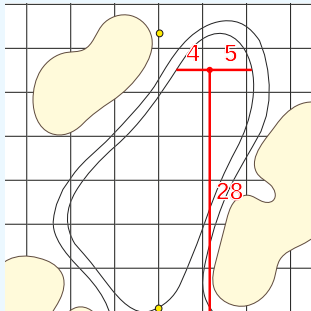

DANGEROUS SITUATION (Suspension Signal)
One Prolonged Horn Blast
NON-DANGEROUS SITUATION (Suspension Signal)
Several Short Intermittent Horn Blasts
RESUMPTION Signal
Two Prolonged Horn Blasts

LPGA Drive On Championship
OFFICIAL APPROVED HOLE LOCATION SHEET 2023
Superstition Mountain Golf & Country Club
Thursday March 23, 2023
Round One

Hole 13
Depth 33

Hole 7
Depth 24

Hole 1
Depth 30

Hole 14
Depth 26

Hole 8
Depth 35

Hole 2
Depth 32

Hole 15
Depth 27

Hole 9
Depth 33

Hole 3
Depth 31

Hole 16
Depth 31

Hole 10
Depth 25

Hole 4
Depth 28

Hole 17
Depth 30

Hole 11
Depth 33

Hole 5
Depth 27

Hole 18
Depth 31

Hole 12
Depth 32

Hole 6
Depth 32