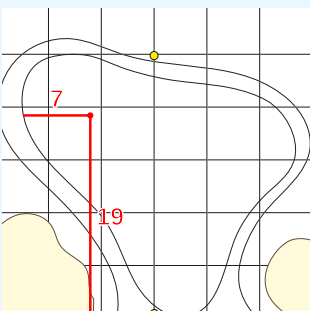

DANGEROUS SITUATION (Suspension Signal)
One Prolonged Horn Blast
NON-DANGEROUS SITUATION (Suspension Signal)
Several Short Intermittent Horn Blasts
RESUMPTION Signal
Two Prolonged Horn Blasts

LPGA Drive On Championship
OFFICIAL APPROVED HOLE LOCATION SHEET 2023
Superstition Mountain Golf & Country Club
Thursday March 23, 2023
Round One

Hole 13
Depth 33

Hole 7
Depth 24

Hole 1
Depth 30

Hole 14
Depth 26

Hole 8
Depth 35

Hole 2
Depth 32

Hole 15
Depth 27

Hole 9
Depth 33

Hole 3
Depth 31

Hole 16
Depth 31

Hole 10
Depth 25

Hole 4
Depth 28

Hole 17
Depth 30

Hole 11
Depth 33

Hole 5
Depth 27

Hole 18
Depth 31

Hole 12
Depth 32

Hole 6
Depth 32