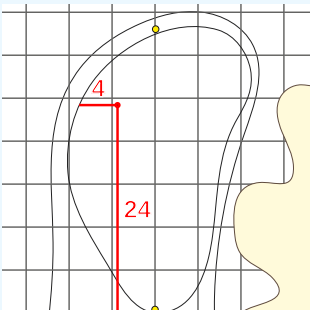

DANGEROUS SITUATION (Suspension Signal)
One Prolonged Horn Blast
NON-DANGEROUS SITUATION (Suspension Signal)
Several Short Intermittent Horn Blasts
RESUMPTION Signal
Two Prolonged Horn Blasts

LPGA Drive On Championship
OFFICIAL APPROVED HOLE LOCATION SHEET 2023
Superstition Mountain Golf & Country Club
Thursday March 23, 2023
Round One

Hole 13
Depth 33

Hole 7
Depth 24

Hole 1
Depth 30

Hole 14
Depth 26

Hole 8
Depth 35

Hole 2
Depth 32

Hole 15
Depth 27

Hole 9
Depth 33

Hole 3
Depth 31

Hole 16
Depth 31

Hole 10
Depth 25

Hole 4
Depth 28

Hole 17
Depth 30

Hole 11
Depth 33

Hole 5
Depth 27

Hole 18
Depth 31

Hole 12
Depth 32

Hole 6
Depth 32