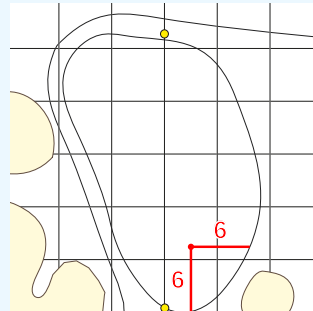

DANGEROUS SITUATION (Suspension Signal)
One Prolonged Horn Blast
NON-DANGEROUS SITUATION (Suspension Signal)
Several Short Intermittent Horn Blasts
RESUMPTION Signal
Two Prolonged Horn Blasts

LPGA Drive On Championship
OFFICIAL APPROVED HOLE LOCATION SHEET 2023
Superstition Mountain Golf & Country Club
Thursday March 23, 2023
Round One

Hole 13
Depth 33

Hole 7
Depth 24

Hole 1
Depth 30

Hole 14
Depth 26

Hole 8
Depth 35

Hole 2
Depth 32

Hole 15
Depth 27

Hole 9
Depth 33

Hole 3
Depth 31

Hole 16
Depth 31

Hole 10
Depth 25

Hole 4
Depth 28

Hole 17
Depth 30

Hole 11
Depth 33

Hole 5
Depth 27

Hole 18
Depth 31

Hole 12
Depth 32

Hole 6
Depth 32