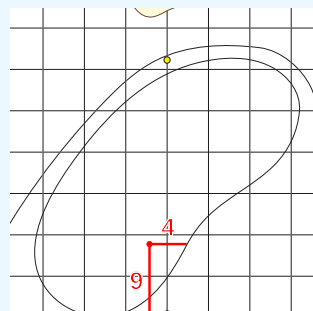

DANGEROUS SITUATION (Suspension Signal)
One Prolonged Horn Blast
NON-DANGEROUS SITUATION (Suspension Signal)
Several Short Intermittent Horn Blasts
RESUMPTION Signal
Two Prolonged Horn Blasts

LPGA Drive On Championship
OFFICIAL APPROVED HOLE LOCATION SHEET 2023
Superstition Mountain Golf & Country Club
Thursday March 23, 2023
Round One

Hole 13
Depth 33

Hole 7
Depth 24

Hole 1
Depth 30

Hole 14
Depth 26

Hole 8
Depth 35

Hole 2
Depth 32

Hole 15
Depth 27

Hole 9
Depth 33

Hole 3
Depth 31

Hole 16
Depth 31

Hole 10
Depth 25

Hole 4
Depth 28

Hole 17
Depth 30

Hole 11
Depth 33

Hole 5
Depth 27

Hole 18
Depth 31