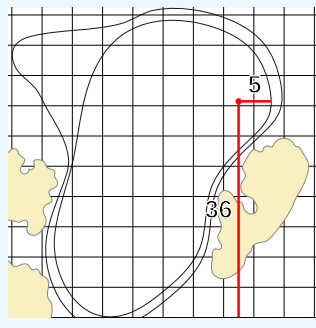

BMW Ladies Championship
Seowon Hills at Seowon Valley Country Club

Friday October 18, 2024

Round 2

LPGA

Hole 13
Depth 59

Hole 7
Depth 49

Hole 1
Depth 57

Hole 14
Depth 57

Hole 8
Depth 50

Hole 2
Depth 54

Hole 15
Depth 50

Hole 9
Depth 48

Hole 3
Depth 50

Hole 16
Depth 54

Hole 10
Depth 47

Hole 4
Depth 42

Hole 17
Depth 47

Hole 11
Depth 56

Hole 5
Depth 48

Hole 18
Depth 56

Hole 12
Depth 56

Hole 6
Depth 60