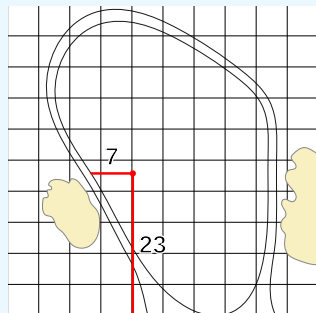

BMW Ladies Championship
Seowon Hills at Seowon Valley Country Club

Friday October 18, 2024

Round 2

LPGA

Hole 13
Depth 59

Hole 7
Depth 49

Hole 1
Depth 57

Hole 14
Depth 57

Hole 8
Depth 50

Hole 2
Depth 54

Hole 15
Depth 50

Hole 9
Depth 48

Hole 3
Depth 50

Hole 16
Depth 54

Hole 10
Depth 47

Hole 4
Depth 42

Hole 17
Depth 47

Hole 11
Depth 56

Hole 5
Depth 48

Hole 18
Depth 56

Hole 12
Depth 56

Hole 6
Depth 60