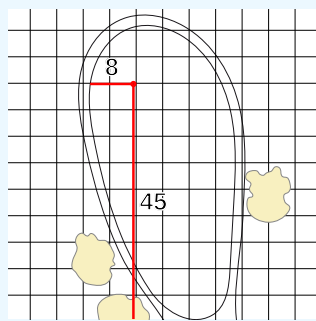

BMW Ladies Championship
Seowon Hills at Seowon Valley Country Club

Friday October 18, 2024

Round 2

LPGA

Hole 13
Depth 59

Hole 7
Depth 49

Hole 1
Depth 57

Hole 14
Depth 57

Hole 8
Depth 50

Hole 2
Depth 54

Hole 15
Depth 50

Hole 9
Depth 48

Hole 3
Depth 50

Hole 16
Depth 54

Hole 10
Depth 47

Hole 4
Depth 42

Hole 17
Depth 47

Hole 11
Depth 56

Hole 5
Depth 48

Hole 18
Depth 56

Hole 12
Depth 56

Hole 6
Depth 60