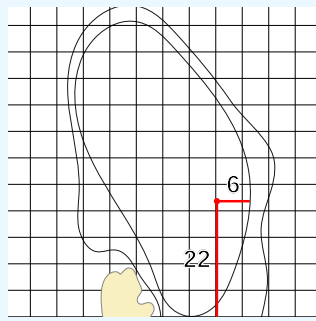

BMW Ladies Championship
Seowon Hills at Seowon Valley Country Club

Friday October 18, 2024

Round 2

LPGA

Hole 13
Depth 59

Hole 7
Depth 49

Hole 1
Depth 57

Hole 14
Depth 57

Hole 8
Depth 50

Hole 2
Depth 54

Hole 15
Depth 50

Hole 9
Depth 48

Hole 3
Depth 50

Hole 16
Depth 54

Hole 10
Depth 47

Hole 4
Depth 42

Hole 17
Depth 47

Hole 11
Depth 56

Hole 5
Depth 48

Hole 18
Depth 56

Hole 12
Depth 56

Hole 6
Depth 60