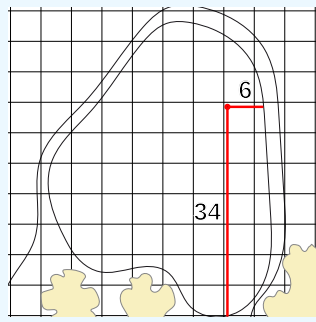

BMW Ladies Championship
Seowon Hills at Seowon Valley Country Club

Friday October 18, 2024

Round 2

LPGA

Hole 13
Depth 59

Hole 7
Depth 49

Hole 1
Depth 57

Hole 14
Depth 57

Hole 8
Depth 50

Hole 2
Depth 54

Hole 15
Depth 50

Hole 9
Depth 48

Hole 3
Depth 50

Hole 16
Depth 54

Hole 10
Depth 47

Hole 4
Depth 42

Hole 17
Depth 47

Hole 11
Depth 56

Hole 5
Depth 48

Hole 18
Depth 56

Hole 12
Depth 56

Hole 6
Depth 60