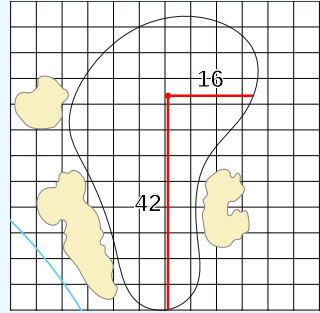

BMW Ladies Championship
Seowon Hills at Seowon Valley Country Club

Friday October 18, 2024

Round 2

LPGA

Hole 13
Depth 59

Hole 7
Depth 49

Hole 1
Depth 57

Hole 14
Depth 57

Hole 8
Depth 50

Hole 2
Depth 54

Hole 15
Depth 50

Hole 9
Depth 48

Hole 3
Depth 50

Hole 16
Depth 54

Hole 10
Depth 47

Hole 4
Depth 42

Hole 17
Depth 47

Hole 11
Depth 56

Hole 5
Depth 48

Hole 18
Depth 56

Hole 12
Depth 56

Hole 6
Depth 60