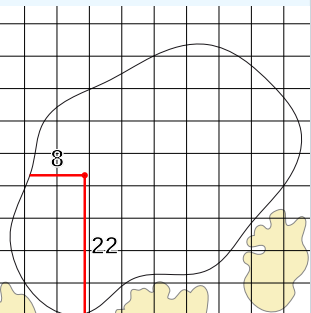

BMW Ladies Championship
Seowon Hills at Seowon Valley Country Club

Friday October 18, 2024

Round 2

LPGA

Hole 13
Depth 59

Hole 7
Depth 49

Hole 1
Depth 57

Hole 14
Depth 57

Hole 8
Depth 50

Hole 2
Depth 54

Hole 15
Depth 50

Hole 9
Depth 48

Hole 3
Depth 50

Hole 16
Depth 54

Hole 10
Depth 47

Hole 4
Depth 42

Hole 17
Depth 47

Hole 11
Depth 56

Hole 5
Depth 48

Hole 18
Depth 56

Hole 12
Depth 56

Hole 6
Depth 60