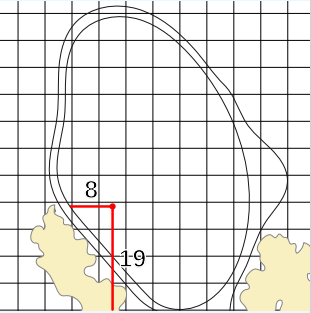

BMW Ladies Championship
Seowon Hills at Seowon Valley Country Club

Friday October 18, 2024

Round 2

LPGA

Hole 13
Depth 59

Hole 7
Depth 49

Hole 1
Depth 57

Hole 14
Depth 57

Hole 8
Depth 50

Hole 2
Depth 54

Hole 15
Depth 50

Hole 9
Depth 48

Hole 3
Depth 50

Hole 16
Depth 54

Hole 10
Depth 47

Hole 4
Depth 42

Hole 17
Depth 47

Hole 11
Depth 56

Hole 5
Depth 48

Hole 18
Depth 56

Hole 12
Depth 56

Hole 6
Depth 60