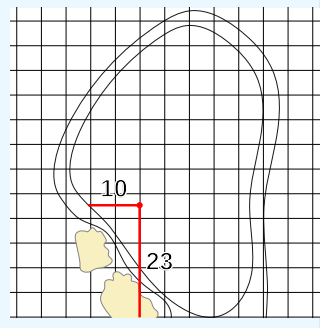

BMW Ladies Championship
Seowon Hills at Seowon Valley Country Club

Friday October 18, 2024

Round 2

LPGA

Hole 13
Depth 59

Hole 7
Depth 49

Hole 1
Depth 57

Hole 14
Depth 57

Hole 8
Depth 50

Hole 2
Depth 54

Hole 15
Depth 50

Hole 9
Depth 48

Hole 3
Depth 50

Hole 16
Depth 54

Hole 10
Depth 47

Hole 4
Depth 42

Hole 17
Depth 47

Hole 11
Depth 56

Hole 5
Depth 48

Hole 18
Depth 56

Hole 12
Depth 56

Hole 6
Depth 60