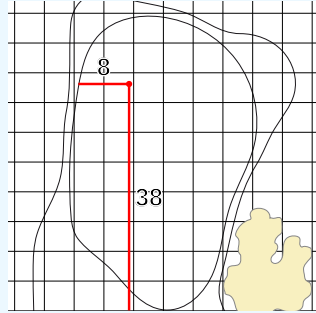

BMW Ladies Championship
Seowon Hills at Seowon Valley Country Club

Friday October 18, 2024

Round 2

LPGA

Hole 13
Depth 59

Hole 7
Depth 49

Hole 1
Depth 57

Hole 14
Depth 57

Hole 8
Depth 50

Hole 2
Depth 54

Hole 15
Depth 50

Hole 9
Depth 48

Hole 3
Depth 50

Hole 16
Depth 54

Hole 10
Depth 47

Hole 4
Depth 42

Hole 17
Depth 47

Hole 11
Depth 56

Hole 5
Depth 48

Hole 18
Depth 56

Hole 12
Depth 56

Hole 6
Depth 60