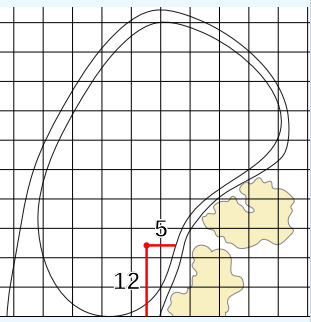

BMW Ladies Championship
Seowon Hills at Seowon Valley Country Club

Friday October 18, 2024

Round 2

LPGA

Hole 13
Depth 59

Hole 7
Depth 49

Hole 1
Depth 57

Hole 14
Depth 57

Hole 8
Depth 50

Hole 2
Depth 54

Hole 15
Depth 50

Hole 9
Depth 48

Hole 3
Depth 50

Hole 16
Depth 54

Hole 10
Depth 47

Hole 4
Depth 42

Hole 17
Depth 47

Hole 11
Depth 56

Hole 5
Depth 48

Hole 18
Depth 56

Hole 12
Depth 56

Hole 6
Depth 60