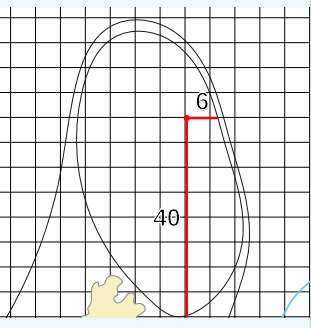

BMW Ladies Championship
Seowon Hills at Seowon Valley Country Club

Friday October 18, 2024

Round 2

LPGA

Hole 13
Depth 59

Hole 7
Depth 49

Hole 1
Depth 57

Hole 14
Depth 57

Hole 8
Depth 50

Hole 2
Depth 54

Hole 15
Depth 50

Hole 9
Depth 48

Hole 3
Depth 50

Hole 16
Depth 54

Hole 10
Depth 47

Hole 4
Depth 42

Hole 17
Depth 47

Hole 11
Depth 56

Hole 5
Depth 48

Hole 18
Depth 56

Hole 12
Depth 56

Hole 6
Depth 60