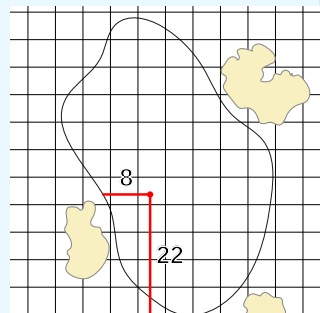

BMW Ladies Championship
Seowon Hills at Seowon Valley Country Club

Friday October 18, 2024

Round 2

LPGA

Hole 13
Depth 59

Hole 7
Depth 49

Hole 1
Depth 57

Hole 14
Depth 57

Hole 8
Depth 50

Hole 2
Depth 54

Hole 15
Depth 50

Hole 9
Depth 48

Hole 3
Depth 50

Hole 16
Depth 54

Hole 10
Depth 47

Hole 4
Depth 42

Hole 17
Depth 47

Hole 11
Depth 56

Hole 5
Depth 48

Hole 18
Depth 56

Hole 12
Depth 56

Hole 6
Depth 60