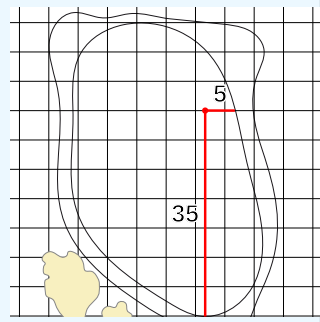

BMW Ladies Championship
Seowon Hills at Seowon Valley Country Club

Friday October 18, 2024

Round 2

LPGA

Hole 13
Depth 59

Hole 7
Depth 49

Hole 1
Depth 57

Hole 14
Depth 57

Hole 8
Depth 50

Hole 2
Depth 54

Hole 15
Depth 50

Hole 9
Depth 48

Hole 3
Depth 50

Hole 16
Depth 54

Hole 10
Depth 47

Hole 4
Depth 42

Hole 17
Depth 47

Hole 11
Depth 56

Hole 5
Depth 48

Hole 18
Depth 56

Hole 12
Depth 56

Hole 6
Depth 60