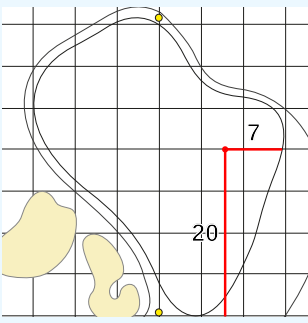

BUICK

LPGA

SHANGHAI

DANGEROUS SITUATION (Suspension Signal)
One Prolonged Horn Blast
NON-DANGEROUS SITUATION (Suspension Signal)
Several Short Intermittent Horn Blasts
RESUMPTION Signal
Two Prolonged Horn Blasts

Buick LPGA Shanghai
Qizhong Garden Golf Club

Friday October 11, 2024

Round Two

LPGA

Hole 1
Depth 33

Hole 2
Depth 46

Hole 3
Depth 34

Hole 4
Depth 44

Hole 5
Depth 36

Hole 6
Depth 40

Hole 7
Depth 33

Hole 8
Depth 36

Hole 9
Depth 29

Hole 10
Depth 45

Hole 11
Depth 30

Hole 12
Depth 38

Hole 13
Depth 27

Hole 14
Depth 33

Hole 15
Depth 38

Hole 16
Depth 32

Hole 17
Depth 34

Hole 18
Depth 42