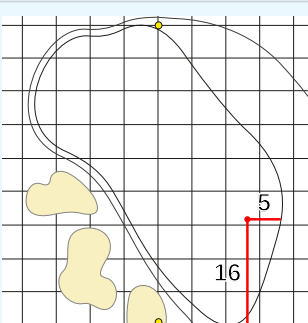

BUICK

LPGA

SHANGHAI

DANGEROUS SITUATION (Suspension Signal)
One Prolonged Horn Blast
NON-DANGEROUS SITUATION (Suspension Signal)
Several Short Intermittent Horn Blasts
RESUMPTION Signal
Two Prolonged Horn Blasts

Buick LPGA Shanghai
Qizhong Garden Golf Club

Friday October 11, 2024

Round Two

LPGA

Hole 1
Depth 33

Hole 2
Depth 46

Hole 3
Depth 34

Hole 4
Depth 44

Hole 5
Depth 36

Hole 6
Depth 40

Hole 7
Depth 33

Hole 8
Depth 36

Hole 9
Depth 29

Hole 10
Depth 45

Hole 11
Depth 30

Hole 12
Depth 38

Hole 13
Depth 27

Hole 14
Depth 33

Hole 15
Depth 38

Hole 16
Depth 32

Hole 17
Depth 34

Hole 18
Depth 42