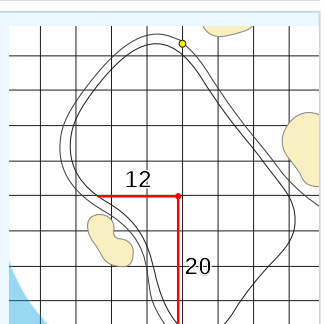

BUICK

LPGA

SHANGHAI

DANGEROUS SITUATION (Suspension Signal)
One Prolonged Horn Blast
NON-DANGEROUS SITUATION (Suspension Signal)
Several Short Intermittent Horn Blasts
RESUMPTION Signal
Two Prolonged Horn Blasts

Buick LPGA Shanghai
Qizhong Garden Golf Club

Friday October 11, 2024

Round Two

LPGA

Hole 1
Depth 33

Hole 2
Depth 46

Hole 3
Depth 34

Hole 4
Depth 44

Hole 5
Depth 36

Hole 6
Depth 40

Hole 7
Depth 33

Hole 8
Depth 36

Hole 9
Depth 29

Hole 10
Depth 45

Hole 11
Depth 30

Hole 12
Depth 38