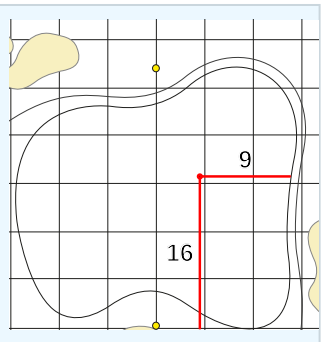

BUICK

LPGA

SHANGHAI

DANGEROUS SITUATION (Suspension Signal)
One Prolonged Horn Blast
NON-DANGEROUS SITUATION (Suspension Signal)
Several Short Intermittent Horn Blasts
RESUMPTION Signal
Two Prolonged Horn Blasts

Buick LPGA Shanghai
Qizhong Garden Golf Club

Friday October 11, 2024

Round Two

LPGA

Hole 1
Depth 33

Hole 2
Depth 46

Hole 3
Depth 34

Hole 4
Depth 44

Hole 5
Depth 36

Hole 6
Depth 40

Hole 7
Depth 33

Hole 8
Depth 36

Hole 9
Depth 29

Hole 10
Depth 45

Hole 11
Depth 30

Hole 12
Depth 38

Hole 13
Depth 27

Hole 14
Depth 33

Hole 15
Depth 38

Hole 16
Depth 32

Hole 17
Depth 34

Hole 18
Depth 42