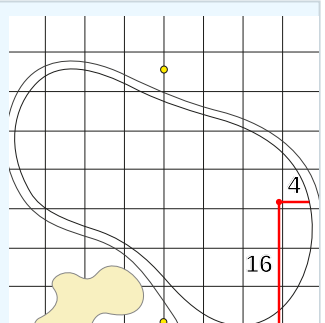

BUICK

LPGA

SHANGHAI

DANGEROUS SITUATION (Suspension Signal)
One Prolonged Horn Blast
NON-DANGEROUS SITUATION (Suspension Signal)
Several Short Intermittent Horn Blasts
RESUMPTION Signal
Two Prolonged Horn Blasts

Buick LPGA Shanghai
Qizhong Garden Golf Club

Friday October 11, 2024

Round Two

LPGA

Hole 1
Depth 33

Hole 2
Depth 46

Hole 3
Depth 34

Hole 4
Depth 44

Hole 5
Depth 36

Hole 6
Depth 40

Hole 7
Depth 33

Hole 8
Depth 36

Hole 9
Depth 29

Hole 10
Depth 45

Hole 11
Depth 30

Hole 12
Depth 38

Hole 13
Depth 27

Hole 14
Depth 33

Hole 15
Depth 38

Hole 16
Depth 32

Hole 17
Depth 34

Hole 18
Depth 42