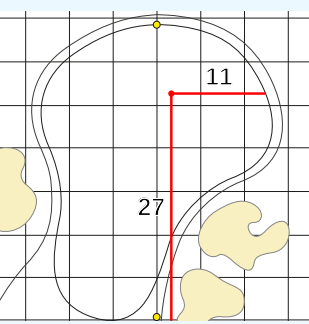

BUICK

LPGA

SHANGHAI

DANGEROUS SITUATION (Suspension Signal)
One Prolonged Horn Blast
NON-DANGEROUS SITUATION (Suspension Signal)
Several Short Intermittent Horn Blasts
RESUMPTION Signal
Two Prolonged Horn Blasts

Buick LPGA Shanghai
Qizhong Garden Golf Club

Friday October 11, 2024

Round Two

LPGA

Hole 1
Depth 33

Hole 2
Depth 46

Hole 3
Depth 34

Hole 4
Depth 44

Hole 5
Depth 36

Hole 6
Depth 40

Hole 7
Depth 33

Hole 8
Depth 36

Hole 9
Depth 29

Hole 10
Depth 45

Hole 11
Depth 30

Hole 12
Depth 38

Hole 13
Depth 27

Hole 14
Depth 33

Hole 15
Depth 38

Hole 16
Depth 32

Hole 17
Depth 34

Hole 18
Depth 42