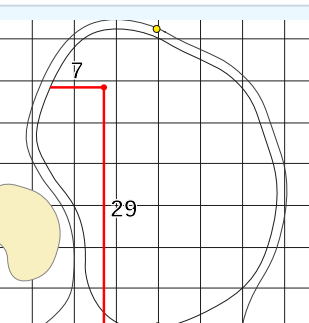

BUICK

LPGA

SHANGHAI

DANGEROUS SITUATION (Suspension Signal)
One Prolonged Horn Blast
NON-DANGEROUS SITUATION (Suspension Signal)
Several Short Intermittent Horn Blasts
RESUMPTION Signal
Two Prolonged Horn Blasts

Buick LPGA Shanghai
Qizhong Garden Golf Club

Friday October 11, 2024

Round Two

LPGA

Hole 1
Depth 33

Hole 2
Depth 46

Hole 3
Depth 34

Hole 4
Depth 44

Hole 5
Depth 36

Hole 6
Depth 40

Hole 7
Depth 33

Hole 8
Depth 36

Hole 9
Depth 29

Hole 10
Depth 45

Hole 11
Depth 30

Hole 12
Depth 38