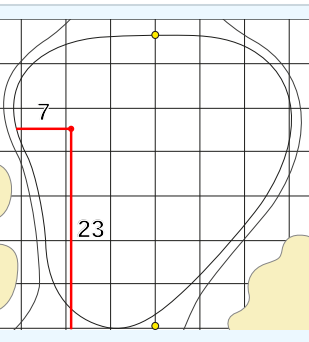

BUICK

LPGA

SHANGHAI

DANGEROUS SITUATION (Suspension Signal)
One Prolonged Horn Blast
NON-DANGEROUS SITUATION (Suspension Signal)
Several Short Intermittent Horn Blasts
RESUMPTION Signal
Two Prolonged Horn Blasts

Buick LPGA Shanghai
Qizhong Garden Golf Club

Friday October 11, 2024

Round Two

LPGA

Hole 1
Depth 33

Hole 2
Depth 46

Hole 3
Depth 34

Hole 4
Depth 44

Hole 5
Depth 36

Hole 6
Depth 40

Hole 7
Depth 33

Hole 8
Depth 36

Hole 9
Depth 29

Hole 10
Depth 45

Hole 11
Depth 30

Hole 12
Depth 38

Hole 13
Depth 27

Hole 14
Depth 33

Hole 15
Depth 38

Hole 16
Depth 32

Hole 17
Depth 34

Hole 18
Depth 42