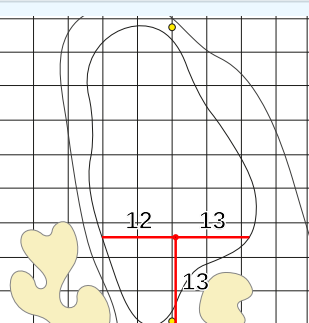

BUICK

LPGA

SHANGHAI

DANGEROUS SITUATION (Suspension Signal)
One Prolonged Horn Blast
NON-DANGEROUS SITUATION (Suspension Signal)
Several Short Intermittent Horn Blasts
RESUMPTION Signal
Two Prolonged Horn Blasts

Buick LPGA Shanghai
Qizhong Garden Golf Club

Friday October 11, 2024

Round Two

LPGA

Hole 1
Depth 33

Hole 2
Depth 46

Hole 3
Depth 34

Hole 4
Depth 44

Hole 5
Depth 36

Hole 6
Depth 40

Hole 7
Depth 33

Hole 8
Depth 36

Hole 9
Depth 29

Hole 10
Depth 45

Hole 11
Depth 30

Hole 12
Depth 38