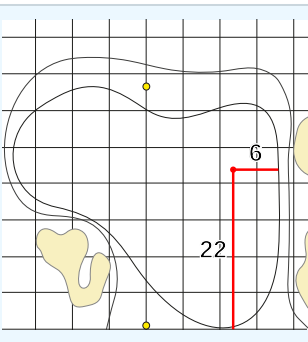

BUICK

LPGA

SHANGHAI

DANGEROUS SITUATION (Suspension Signal)
One Prolonged Horn Blast
NON-DANGEROUS SITUATION (Suspension Signal)
Several Short Intermittent Horn Blasts
RESUMPTION Signal
Two Prolonged Horn Blasts

Buick LPGA Shanghai
Qizhong Garden Golf Club

Friday October 11, 2024

Round Two

LPGA

Hole 1
Depth 33

Hole 2
Depth 46

Hole 3
Depth 34

Hole 4
Depth 44

Hole 5
Depth 36

Hole 6
Depth 40

Hole 7
Depth 33

Hole 8
Depth 36

Hole 9
Depth 29

Hole 10
Depth 45

Hole 11
Depth 30

Hole 12
Depth 38

Hole 13
Depth 27

Hole 14
Depth 33

Hole 15
Depth 38

Hole 16
Depth 32

Hole 17
Depth 34

Hole 18
Depth 42