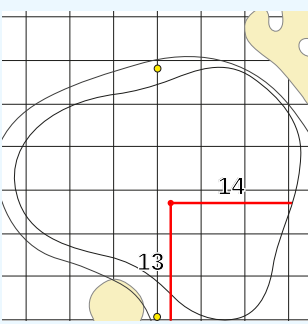

BUICK

LPGA

SHANGHAI

DANGEROUS SITUATION (Suspension Signal)
One Prolonged Horn Blast
NON-DANGEROUS SITUATION (Suspension Signal)
Several Short Intermittent Horn Blasts
RESUMPTION Signal
Two Prolonged Horn Blasts

Buick LPGA Shanghai
Qizhong Garden Golf Club

Friday October 11, 2024

Round Two

LPGA

Hole 1
Depth 33

Hole 2
Depth 46

Hole 3
Depth 34

Hole 4
Depth 44

Hole 5
Depth 36

Hole 6
Depth 40

Hole 7
Depth 33

Hole 8
Depth 36

Hole 9
Depth 29

Hole 10
Depth 45

Hole 11
Depth 30

Hole 12
Depth 38