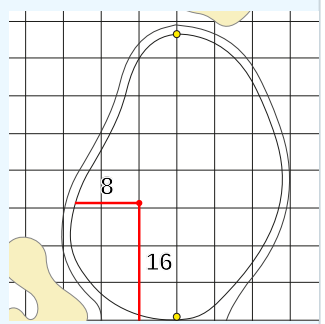

BUICK

LPGA

SHANGHAI

DANGEROUS SITUATION (Suspension Signal)
One Prolonged Horn Blast
NON-DANGEROUS SITUATION (Suspension Signal)
Several Short Intermittent Horn Blasts
RESUMPTION Signal
Two Prolonged Horn Blasts

Buick LPGA Shanghai
Qizhong Garden Golf Club

Friday October 11, 2024

Round Two

LPGA

Hole 1
Depth 33

Hole 2
Depth 46

Hole 3
Depth 34

Hole 4
Depth 44

Hole 5
Depth 36

Hole 6
Depth 40

Hole 7
Depth 33

Hole 8
Depth 36

Hole 9
Depth 29

Hole 10
Depth 45

Hole 11
Depth 30

Hole 12
Depth 38