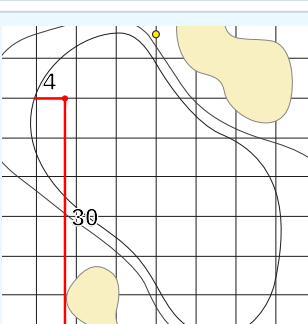

BUICK

LPGA

SHANGHAI

DANGEROUS SITUATION (Suspension Signal)
One Prolonged Horn Blast
NON-DANGEROUS SITUATION (Suspension Signal)
Several Short Intermittent Horn Blasts
RESUMPTION Signal
Two Prolonged Horn Blasts

Buick LPGA Shanghai
Qizhong Garden Golf Club

Friday October 11, 2024

Round Two

LPGA

Hole 1
Depth 33

Hole 2
Depth 46

Hole 3
Depth 34

Hole 4
Depth 44

Hole 5
Depth 36

Hole 6
Depth 40

Hole 7
Depth 33

Hole 8
Depth 36

Hole 9
Depth 29

Hole 10
Depth 45

Hole 11
Depth 30

Hole 12
Depth 38