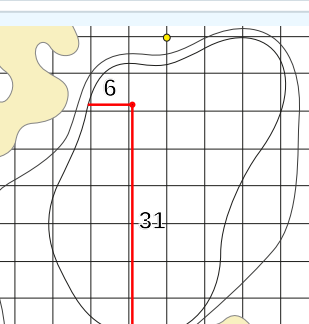

BUICK

LPGA

SHANGHAI

DANGEROUS SITUATION (Suspension Signal)
One Prolonged Horn Blast
NON-DANGEROUS SITUATION (Suspension Signal)
Several Short Intermittent Horn Blasts
RESUMPTION Signal
Two Prolonged Horn Blasts

Buick LPGA Shanghai
Qizhong Garden Golf Club

Friday October 11, 2024

Round Two

LPGA

Hole 1
Depth 33

Hole 2
Depth 46

Hole 3
Depth 34

Hole 4
Depth 44

Hole 5
Depth 36

Hole 6
Depth 40

Hole 7
Depth 33

Hole 8
Depth 36

Hole 9
Depth 29

Hole 10
Depth 45

Hole 11
Depth 30

Hole 12
Depth 38

Hole 13
Depth 27

Hole 14
Depth 33

Hole 15
Depth 38

Hole 16
Depth 32

Hole 17
Depth 34

Hole 18
Depth 42