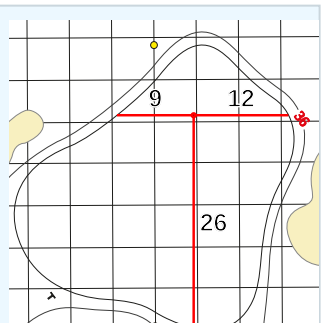

BUICK

LPGA

SHANGHAI

DANGEROUS SITUATION (Suspension Signal)
One Prolonged Horn Blast
NON-DANGEROUS SITUATION (Suspension Signal)
Several Short Intermittent Horn Blasts
RESUMPTION Signal
Two Prolonged Horn Blasts

Buick LPGA Shanghai
Qizhong Garden Golf Club

Friday October 11, 2024

Round Two

LPGA

Hole 1
Depth 33

Hole 2
Depth 46

Hole 3
Depth 34

Hole 4
Depth 44

Hole 5
Depth 36

Hole 6
Depth 40

Hole 7
Depth 33

Hole 8
Depth 36

Hole 9
Depth 29

Hole 10
Depth 45

Hole 11
Depth 30

Hole 12
Depth 38

Hole 13
Depth 27

Hole 14
Depth 33

Hole 15
Depth 38

Hole 16
Depth 32

Hole 17
Depth 34

Hole 18
Depth 42