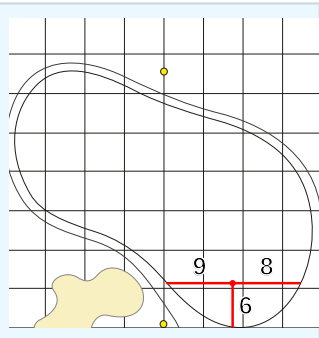

BUICK

LPGA

SHANGHAI

DANGEROUS SITUATION (Suspension Signal)
One Prolonged Horn Blast
NON-DANGEROUS SITUATION (Suspension Signal)
Several Short Intermittent Horn Blasts
RESUMPTION Signal
Two Prolonged Horn Blasts

Buick LPGA Shanghai

Qizhong Garden Golf Club
Saturday October 12, 2024

Round Three

LPGA

Hole 1
Depth 33

Hole 2
Depth 46

Hole 3
Depth 34

Hole 4
Depth 44

Hole 5
Depth 36

Hole 6
Depth 40

Hole 7
Depth 33

Hole 8
Depth 36

Hole 9
Depth 29

Hole 10
Depth 45

Hole 11
Depth 30

Hole 12
Depth 38