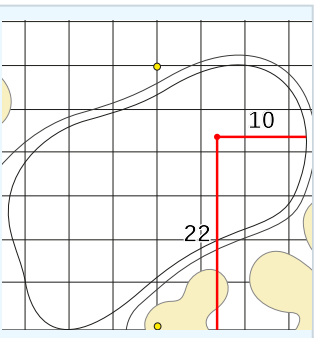

BUICK

LPGA

SHANGHAI

DANGEROUS SITUATION (Suspension Signal)
One Prolonged Horn Blast
NON-DANGEROUS SITUATION (Suspension Signal)
Several Short Intermittent Horn Blasts
RESUMPTION Signal
Two Prolonged Horn Blasts

Buick LPGA Shanghai

Qizhong Garden Golf Club
Saturday October 12, 2024

Round Three

LPGA

Hole 1
Depth 33

Hole 2
Depth 46

Hole 3
Depth 34

Hole 4
Depth 44

Hole 5
Depth 36

Hole 6
Depth 40

Hole 7
Depth 33

Hole 8
Depth 36

Hole 9
Depth 29

Hole 10
Depth 45

Hole 11
Depth 30

Hole 12
Depth 38