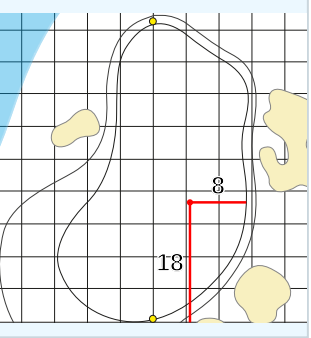

BUICK

LPGA

SHANGHAI

DANGEROUS SITUATION (Suspension Signal)
One Prolonged Horn Blast
NON-DANGEROUS SITUATION (Suspension Signal)
Several Short Intermittent Horn Blasts
RESUMPTION Signal
Two Prolonged Horn Blasts

Buick LPGA Shanghai

Qizhong Garden Golf Club
Saturday October 12, 2024

Round Three

LPGA

Hole 1
Depth 33

Hole 2
Depth 46

Hole 3
Depth 34

Hole 4
Depth 44

Hole 5
Depth 36

Hole 6
Depth 40

Hole 7
Depth 33

Hole 8
Depth 36

Hole 9
Depth 29

Hole 10
Depth 45

Hole 11
Depth 30

Hole 12
Depth 38

Hole 13
Depth 27

Hole 14
Depth 33

Hole 15
Depth 38

Hole 16
Depth 32

Hole 17
Depth 34

Hole 18
Depth 42