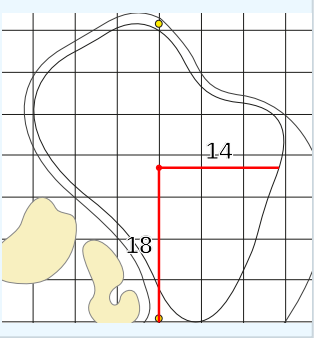

BUICK

LPGA

SHANGHAI

DANGEROUS SITUATION (Suspension Signal)
One Prolonged Horn Blast
NON-DANGEROUS SITUATION (Suspension Signal)
Several Short Intermittent Horn Blasts
RESUMPTION Signal
Two Prolonged Horn Blasts

Buick LPGA Shanghai

Qizhong Garden Golf Club
Saturday October 12, 2024

Round Three

LPGA

Hole 1
Depth 33

Hole 2
Depth 46

Hole 3
Depth 34

Hole 4
Depth 44

Hole 5
Depth 36

Hole 6
Depth 40

Hole 7
Depth 33

Hole 8
Depth 36

Hole 9
Depth 29

Hole 10
Depth 45

Hole 11
Depth 30

Hole 12
Depth 38

Hole 13
Depth 27

Hole 14
Depth 33

Hole 15
Depth 38

Hole 16
Depth 32

Hole 17
Depth 34

Hole 18
Depth 42