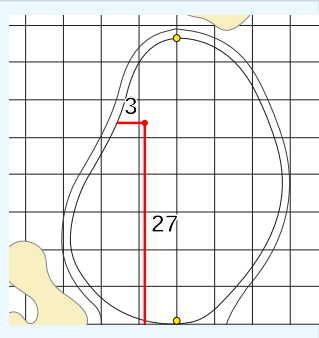

BUICK

LPGA

SHANGHAI

DANGEROUS SITUATION (Suspension Signal)
One Prolonged Horn Blast
NON-DANGEROUS SITUATION (Suspension Signal)
Several Short Intermittent Horn Blasts
RESUMPTION Signal
Two Prolonged Horn Blasts

Buick LPGA Shanghai

Qizhong Garden Golf Club
Saturday October 12, 2024

Round Three

LPGA

Hole 1
Depth 33

Hole 2
Depth 46

Hole 3
Depth 34

Hole 4
Depth 44

Hole 5
Depth 36

Hole 6
Depth 40

Hole 7
Depth 33

Hole 8
Depth 36

Hole 9
Depth 29

Hole 10
Depth 45

Hole 11
Depth 30

Hole 12
Depth 38