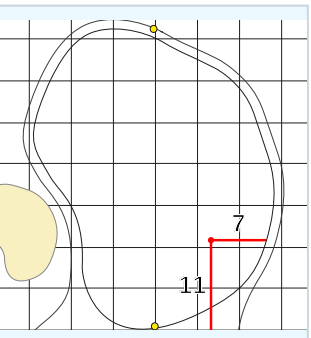

BUICK

LPGA

SHANGHAI

DANGEROUS SITUATION (Suspension Signal)
One Prolonged Horn Blast
NON-DANGEROUS SITUATION (Suspension Signal)
Several Short Intermittent Horn Blasts
RESUMPTION Signal
Two Prolonged Horn Blasts

Buick LPGA Shanghai

Qizhong Garden Golf Club
Saturday October 12, 2024

Round Three

LPGA

Hole 1
Depth 33

Hole 2
Depth 46

Hole 3
Depth 34

Hole 4
Depth 44

Hole 5
Depth 36

Hole 6
Depth 40

Hole 7
Depth 33

Hole 8
Depth 36

Hole 9
Depth 29

Hole 10
Depth 45

Hole 11
Depth 30

Hole 12
Depth 38