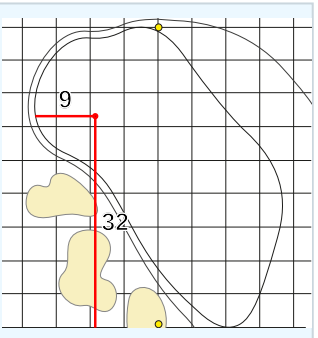

BUICK

LPGA

SHANGHAI

DANGEROUS SITUATION (Suspension Signal)
One Prolonged Horn Blast
NON-DANGEROUS SITUATION (Suspension Signal)
Several Short Intermittent Horn Blasts
RESUMPTION Signal
Two Prolonged Horn Blasts

Buick LPGA Shanghai

Qizhong Garden Golf Club
Saturday October 12, 2024

Round Three

LPGA

Hole 1
Depth 33

Hole 2
Depth 46

Hole 3
Depth 34

Hole 4
Depth 44

Hole 5
Depth 36

Hole 6
Depth 40

Hole 7
Depth 33

Hole 8
Depth 36

Hole 9
Depth 29

Hole 10
Depth 45

Hole 11
Depth 30

Hole 12
Depth 38

Hole 13
Depth 27

Hole 14
Depth 33

Hole 15
Depth 38

Hole 16
Depth 32

Hole 17
Depth 34

Hole 18
Depth 42