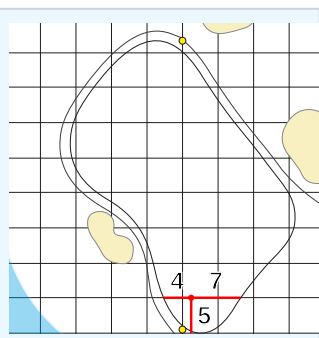

BUICK

LPGA

SHANGHAI

DANGEROUS SITUATION (Suspension Signal)
One Prolonged Horn Blast
NON-DANGEROUS SITUATION (Suspension Signal)
Several Short Intermittent Horn Blasts
RESUMPTION Signal
Two Prolonged Horn Blasts

Buick LPGA Shanghai

Qizhong Garden Golf Club
Saturday October 12, 2024

Round Three

LPGA

Hole 1
Depth 33

Hole 2
Depth 46

Hole 3
Depth 34

Hole 4
Depth 44

Hole 5
Depth 36

Hole 6
Depth 40

Hole 7
Depth 33

Hole 8
Depth 36

Hole 9
Depth 29

Hole 10
Depth 45

Hole 11
Depth 30

Hole 12
Depth 38