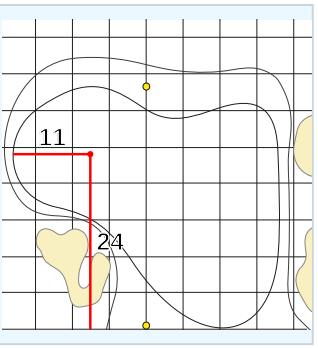

BUICK

LPGA

SHANGHAI

DANGEROUS SITUATION (Suspension Signal)
One Prolonged Horn Blast
NON-DANGEROUS SITUATION (Suspension Signal)
Several Short Intermittent Horn Blasts
RESUMPTION Signal
Two Prolonged Horn Blasts

Buick LPGA Shanghai

Qizhong Garden Golf Club
Saturday October 12, 2024

Round Three

LPGA

Hole 1
Depth 33

Hole 2
Depth 46

Hole 3
Depth 34

Hole 4
Depth 44

Hole 5
Depth 36

Hole 6
Depth 40

Hole 7
Depth 33

Hole 8
Depth 36

Hole 9
Depth 29

Hole 10
Depth 45

Hole 11
Depth 30

Hole 12
Depth 38

Hole 13
Depth 27

Hole 14
Depth 33

Hole 15
Depth 38

Hole 16
Depth 32

Hole 17
Depth 34

Hole 18
Depth 42