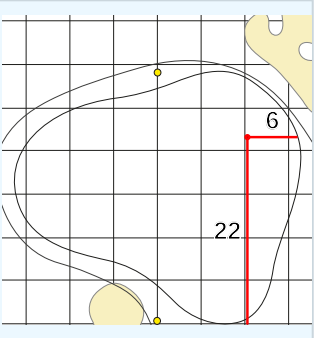

BUICK

LPGA

SHANGHAI

DANGEROUS SITUATION (Suspension Signal)
One Prolonged Horn Blast
NON-DANGEROUS SITUATION (Suspension Signal)
Several Short Intermittent Horn Blasts
RESUMPTION Signal
Two Prolonged Horn Blasts

Buick LPGA Shanghai

Qizhong Garden Golf Club
Saturday October 12, 2024

Round Three

LPGA

Hole 1
Depth 33

Hole 2
Depth 46

Hole 3
Depth 34

Hole 4
Depth 44

Hole 5
Depth 36

Hole 6
Depth 40

Hole 7
Depth 33

Hole 8
Depth 36

Hole 9
Depth 29

Hole 10
Depth 45

Hole 11
Depth 30

Hole 12
Depth 38

Hole 13
Depth 27

Hole 14
Depth 33

Hole 15
Depth 38

Hole 16
Depth 32

Hole 17
Depth 34

Hole 18
Depth 42