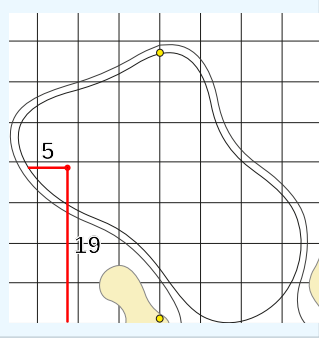

BUICK

LPGA

SHANGHAI

DANGEROUS SITUATION (Suspension Signal)
One Prolonged Horn Blast
NON-DANGEROUS SITUATION (Suspension Signal)
Several Short Intermittent Horn Blasts
RESUMPTION Signal
Two Prolonged Horn Blasts

Buick LPGA Shanghai

Qizhong Garden Golf Club
Saturday October 12, 2024

Round Three

LPGA

Hole 1
Depth 33

Hole 2
Depth 46

Hole 3
Depth 34

Hole 4
Depth 44

Hole 5
Depth 36

Hole 6
Depth 40

Hole 7
Depth 33

Hole 8
Depth 36

Hole 9
Depth 29

Hole 10
Depth 45

Hole 11
Depth 30

Hole 12
Depth 38

Hole 13
Depth 27

Hole 14
Depth 33

Hole 15
Depth 38

Hole 16
Depth 32

Hole 17
Depth 34

Hole 18
Depth 42