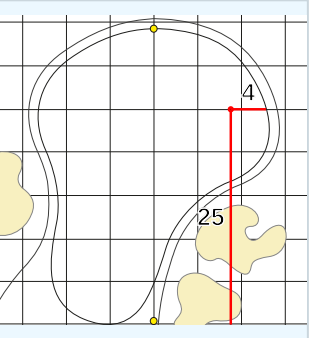

BUICK

LPGA

SHANGHAI

DANGEROUS SITUATION (Suspension Signal)
One Prolonged Horn Blast
NON-DANGEROUS SITUATION (Suspension Signal)
Several Short Intermittent Horn Blasts
RESUMPTION Signal
Two Prolonged Horn Blasts

Buick LPGA Shanghai

Qizhong Garden Golf Club
Saturday October 12, 2024

Round Three

LPGA

Hole 1
Depth 33

Hole 2
Depth 46

Hole 3
Depth 34

Hole 4
Depth 44

Hole 5
Depth 36

Hole 6
Depth 40

Hole 7
Depth 33

Hole 8
Depth 36

Hole 9
Depth 29

Hole 10
Depth 45

Hole 11
Depth 30

Hole 12
Depth 38

Hole 13
Depth 27

Hole 14
Depth 33

Hole 15
Depth 38

Hole 16
Depth 32

Hole 17
Depth 34

Hole 18
Depth 42