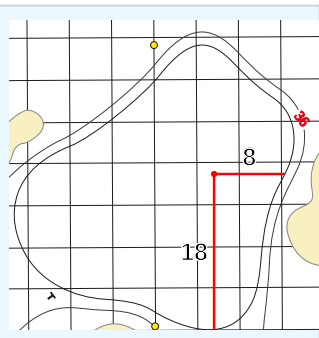

BUICK

LPGA

SHANGHAI

DANGEROUS SITUATION (Suspension Signal)
One Prolonged Horn Blast
NON-DANGEROUS SITUATION (Suspension Signal)
Several Short Intermittent Horn Blasts
RESUMPTION Signal
Two Prolonged Horn Blasts

Buick LPGA Shanghai

Qizhong Garden Golf Club
Saturday October 12, 2024

Round Three

LPGA

Hole 1
Depth 33

Hole 2
Depth 46

Hole 3
Depth 34

Hole 4
Depth 44

Hole 5
Depth 36

Hole 6
Depth 40

Hole 7
Depth 33

Hole 8
Depth 36

Hole 9
Depth 29

Hole 10
Depth 45

Hole 11
Depth 30

Hole 12
Depth 38

Hole 13
Depth 27

Hole 14
Depth 33

Hole 15
Depth 38

Hole 16
Depth 32

Hole 17
Depth 34

Hole 18
Depth 42