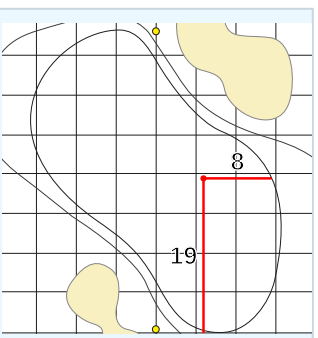

BUICK

LPGA

SHANGHAI

DANGEROUS SITUATION (Suspension Signal)
One Prolonged Horn Blast
NON-DANGEROUS SITUATION (Suspension Signal)
Several Short Intermittent Horn Blasts
RESUMPTION Signal
Two Prolonged Horn Blasts

Buick LPGA Shanghai

Qizhong Garden Golf Club
Saturday October 12, 2024

Round Three

LPGA

Hole 1
Depth 33

Hole 2
Depth 46

Hole 3
Depth 34

Hole 4
Depth 44

Hole 5
Depth 36

Hole 6
Depth 40

Hole 7
Depth 33

Hole 8
Depth 36

Hole 9
Depth 29

Hole 10
Depth 45

Hole 11
Depth 30

Hole 12
Depth 38