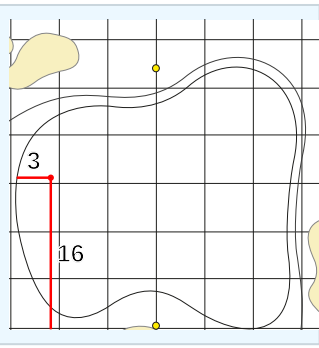

BUICK

LPGA

SHANGHAI

DANGEROUS SITUATION (Suspension Signal)
One Prolonged Horn Blast
NON-DANGEROUS SITUATION (Suspension Signal)
Several Short Intermittent Horn Blasts
RESUMPTION Signal
Two Prolonged Horn Blasts

Buick LPGA Shanghai

Qizhong Garden Golf Club
Saturday October 12, 2024

Round Three

LPGA

Hole 1
Depth 33

Hole 2
Depth 46

Hole 3
Depth 34

Hole 4
Depth 44

Hole 5
Depth 36

Hole 6
Depth 40

Hole 7
Depth 33

Hole 8
Depth 36

Hole 9
Depth 29

Hole 10
Depth 45

Hole 11
Depth 30

Hole 12
Depth 38

Hole 13
Depth 27

Hole 14
Depth 33

Hole 15
Depth 38

Hole 16
Depth 32

Hole 17
Depth 34

Hole 18
Depth 42