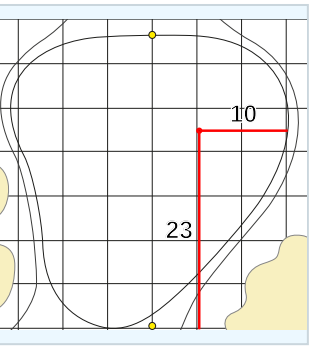

BUICK

LPGA

SHANGHAI

DANGEROUS SITUATION (Suspension Signal)
One Prolonged Horn Blast
NON-DANGEROUS SITUATION (Suspension Signal)
Several Short Intermittent Horn Blasts
RESUMPTION Signal
Two Prolonged Horn Blasts

Buick LPGA Shanghai

Qizhong Garden Golf Club
Saturday October 12, 2024

Round Three

LPGA

Hole 1
Depth 33

Hole 2
Depth 46

Hole 3
Depth 34

Hole 4
Depth 44

Hole 5
Depth 36

Hole 6
Depth 40

Hole 7
Depth 33

Hole 8
Depth 36

Hole 9
Depth 29

Hole 10
Depth 45

Hole 11
Depth 30

Hole 12
Depth 38