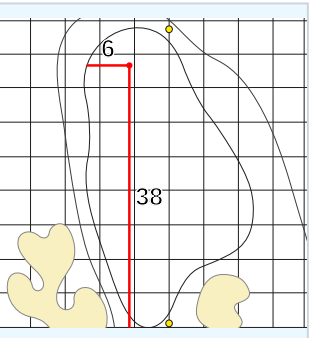

BUICK

LPGA

SHANGHAI

DANGEROUS SITUATION (Suspension Signal)
One Prolonged Horn Blast
NON-DANGEROUS SITUATION (Suspension Signal)
Several Short Intermittent Horn Blasts
RESUMPTION Signal
Two Prolonged Horn Blasts

Buick LPGA Shanghai

Qizhong Garden Golf Club
Saturday October 12, 2024

Round Three

LPGA

Hole 1
Depth 33

Hole 2
Depth 46

Hole 3
Depth 34

Hole 4
Depth 44

Hole 5
Depth 36

Hole 6
Depth 40

Hole 7
Depth 33

Hole 8
Depth 36

Hole 9
Depth 29

Hole 10
Depth 45

Hole 11
Depth 30

Hole 12
Depth 38