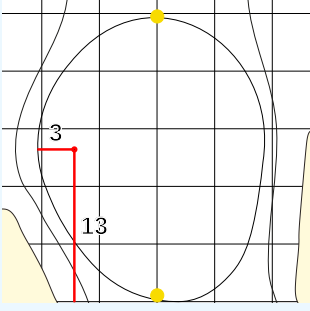

DANGEROUS SITUATION (Suspension Signal)
One Prolonged Horn Blast
NON-DANGEROUS SITUATION (Suspension Signal)
Several Short Intermittent Horn Blasts
RESUMPTION Signal
Two Prolonged Horn Blasts

Dana Open
OFFICIAL APPROVED HOLE LOCATION SHEET 2024
Highland Meadows Golf Club
Friday July 19, 2024
Round Two

Hole 13
Depth 30
Note LD 7L11

Hole 7
Depth 24

Hole 1
Depth 25

Hole 14
Depth 25

Hole 8
Depth 30

Hole 2
Depth 21

Hole 15
Depth 28

Hole 9
Depth 23

Hole 3
Depth 22

Hole 16
Depth 36

Hole 10
Depth 33

Hole 4
Depth 29

Hole 17
Depth 25

Hole 11
Depth 26

Hole 5
Depth 34

Hole 18
Depth 29

Hole 12
Depth 33

Hole 6
Depth 28