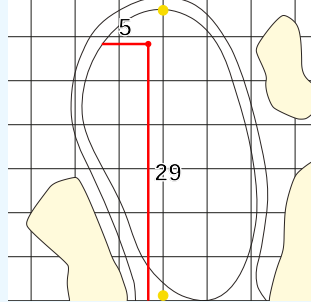

Highland Meadows Golf Club
Saturday July 20, 2024
Round Three

Hole 13
Depth 30

Hole 7
Depth 24

Hole 1
Depth 25

Hole 14
Depth 25

Hole 8
Depth 30

Hole 2
Depth 21

Hole 15
Depth 28

Hole 9
Depth 23

Hole 3
Depth 22

Hole 16
Depth 36

Hole 10
Depth 33

Hole 4
Depth 29

Hole 17
Depth 25

Hole 11
Depth 26

Hole 5
Depth 34

Hole 18
Depth 29

Hole 12
Depth 33

Hole 6
Depth 28