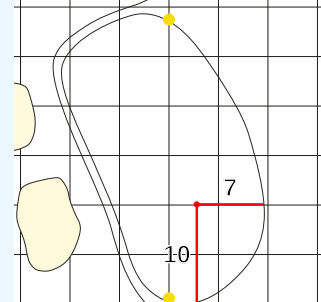

Highland Meadows Golf Club
Saturday July 20, 2024
Round Three

Hole 13
Depth 30

Hole 7
Depth 24

Hole 1
Depth 25

Hole 14
Depth 25

Hole 8
Depth 30

Hole 2
Depth 21

Hole 15
Depth 28

Hole 9
Depth 23

Hole 3
Depth 22

Hole 16
Depth 36

Hole 10
Depth 33

Hole 4
Depth 29

Hole 17
Depth 25

Hole 11
Depth 26

Hole 5
Depth 34

Hole 18
Depth 29

Hole 12
Depth 33

Hole 6
Depth 28