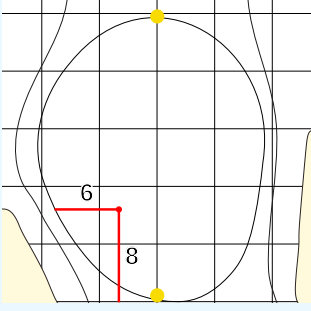

DANGEROUS SITUATION (Suspension Signal)
One Prolonged Horn Blast
NON-DANGEROUS SITUATION (Suspension Signal)
Several Short Intermittent Horn Blasts
RESUMPTION Signal
Two Prolonged Horn Blasts

Dana Open
OFFICIAL APPROVED HOLE LOCATION SHEET 2024
Highland Meadows Golf Club
Sunday July 21, 2024
Round Four

Hole 13
Depth 30
Note LD 5/6L

Hole 7
Depth 24

Hole 1
Depth 25

Hole 14
Depth 25

Hole 8
Depth 30

Hole 2
Depth 21

Hole 15
Depth 28

Hole 9
Depth 23

Hole 3
Depth 22

Hole 16
Depth 36

Hole 10
Depth 33

Hole 4
Depth 29

Hole 17
Depth 25

Hole 11
Depth 26

Hole 5
Depth 34

Hole 18
Depth 29

Hole 12
Depth 33

Hole 6
Depth 28