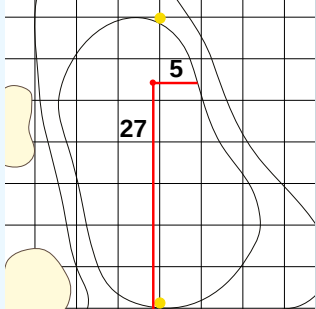

DANGEROUS SITUATION (Suspension Signal)
 One Prolonged Horn Blast
NON-DANGEROUS SITUATION (Suspension Signal)
 Several Short Intermittent Horn Blasts
RESUMPTION Signal
 Two Prolonged Horn Blasts

LPGA Drive On Championship
OFFICIAL APPROVED HOLE LOCATION SHEET 2024
 Bradenton Country Club
 Thursday January 25, 2024
 Round 1

Hole 1

Depth 25

Hole 7

Depth 31

Hole 13

Depth 29

Hole 2

Depth 35

Hole 8

Depth 32

Hole 14

Depth 34

Hole 3

Depth 36

Hole 9

Depth 33

Hole 15

Depth 32

Hole 4

Depth 29

Hole 10

Depth 35

Hole 16

Depth 37