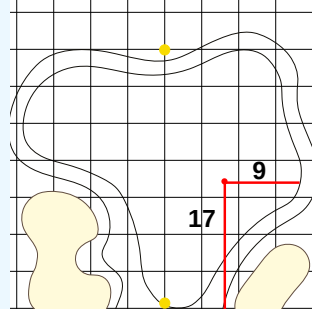

DANGEROUS SITUATION (Suspension Signal)
 One Prolonged Horn Blast
NON-DANGEROUS SITUATION (Suspension Signal)
 Several Short Intermittent Horn Blasts
RESUMPTION Signal
 Two Prolonged Horn Blasts

LPGA Drive On Championship
OFFICIAL APPROVED HOLE LOCATION SHEET 2024
 Bradenton Country Club
 Thursday January 25, 2024
 Round 1

Hole 1

Depth 25

Hole 7

Depth 31

Hole 13

Depth 29

Hole 2

Depth 35

Hole 8

Depth 32

Hole 14

Depth 34

Hole 3

Depth 36

Hole 9

Depth 33

Hole 12

Depth 29

Hole 18

Depth 33