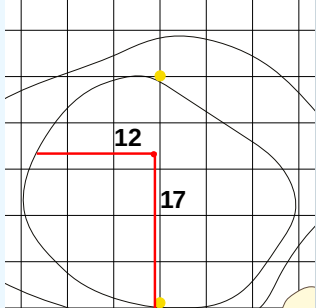

DANGEROUS SITUATION (Suspension Signal)
 One Prolonged Horn Blast
NON-DANGEROUS SITUATION (Suspension Signal)
 Several Short Intermittent Horn Blasts
RESUMPTION Signal
 Two Prolonged Horn Blasts

LPGA Drive On Championship
OFFICIAL APPROVED HOLE LOCATION SHEET 2024
 Bradenton Country Club
 Thursday January 25, 2024
 Round 1

Hole 1

Depth 25

Hole 7

Depth 31

Hole 13

Depth 29

Hole 2

Depth 35

Hole 8

Depth 32

Hole 14

Depth 34

Hole 3

Depth 36

Hole 9

Depth 33

Hole 12

Depth 29

Hole 18

Depth 33