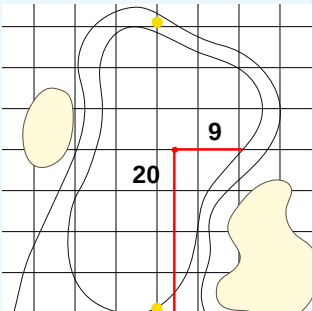

DANGEROUS SITUATION (Suspension Signal)
 One Prolonged Horn Blast
NON-DANGEROUS SITUATION (Suspension Signal)
 Several Short Intermittent Horn Blasts
RESUMPTION Signal
 Two Prolonged Horn Blasts

LPGA Drive On Championship
OFFICIAL APPROVED HOLE LOCATION SHEET 2024
 Bradenton Country Club
 Friday January 26, 2024
 Round 2

Hole 1
Depth 25

Hole 7
Depth 31

Hole 13
Depth 29

Hole 2
Depth 35

Hole 8
Depth 32

Hole 14
Depth 34

Hole 3
Depth 36

Hole 9
Depth 33

Hole 15
Depth 32

Hole 4
Depth 29

Hole 10
Depth 35

Hole 16
Depth 37

Hole 5
Depth 33

Hole 11
Depth 34

Hole 17
Depth 32

Hole 6
Depth 28

Hole 12
Depth 29

Hole 18
Depth 33