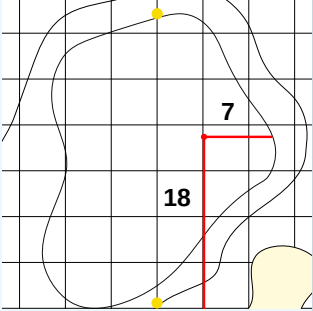

DANGEROUS SITUATION (Suspension Signal)
 One Prolonged Horn Blast
NON-DANGEROUS SITUATION (Suspension Signal)
 Several Short Intermittent Horn Blasts
RESUMPTION Signal
 Two Prolonged Horn Blasts

LPGA Drive On Championship
OFFICIAL APPROVED HOLE LOCATION SHEET 2024
 Bradenton Country Club
 Friday January 26, 2024
 Round 2

Hole 1
Depth 25

Hole 7
Depth 31

Hole 13
Depth 29

Hole 2
Depth 35

Hole 8
Depth 32

Hole 14
Depth 34

Hole 3
Depth 36

Hole 9
Depth 33

Hole 15
Depth 32

Hole 4
Depth 29

Hole 10
Depth 35

Hole 16
Depth 37

Hole 5
Depth 33

Hole 11
Depth 34

Hole 17
Depth 32

Hole 6
Depth 28

Hole 12
Depth 29

Hole 18
Depth 33