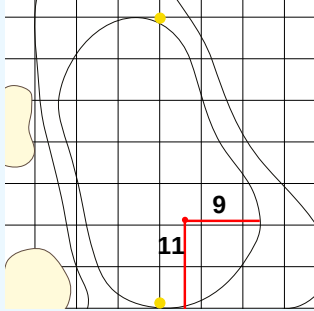

DANGEROUS SITUATION (Suspension Signal)
 One Prolonged Horn Blast
NON-DANGEROUS SITUATION (Suspension Signal)
 Several Short Intermittent Horn Blasts
RESUMPTION Signal
 Two Prolonged Horn Blasts

LPGA Drive On Championship
OFFICIAL APPROVED HOLE LOCATION SHEET 2024
 Bradenton Country Club
 Friday January 26, 2024
 Round 2

Hole 1
Depth 25

Hole 7
Depth 31

Hole 13
Depth 29

Hole 2
Depth 35

Hole 8
Depth 32

Hole 14
Depth 34

Hole 3
Depth 36

Hole 9
Depth 33

Hole 15
Depth 32

Hole 4
Depth 29

Hole 10
Depth 35

Hole 16
Depth 37

Hole 5
Depth 33

Hole 11
Depth 34

Hole 17
Depth 32

Hole 6
Depth 28

Hole 12
Depth 29

Hole 18
Depth 33