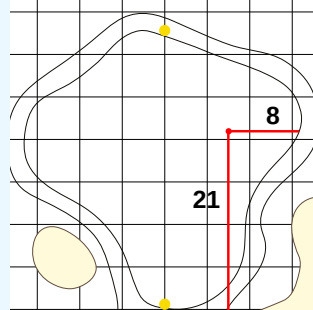

DANGEROUS SITUATION (Suspension Signal)
 One Prolonged Horn Blast
NON-DANGEROUS SITUATION (Suspension Signal)
 Several Short Intermittent Horn Blasts
RESUMPTION Signal
 Two Prolonged Horn Blasts

LPGA Drive On Championship
OFFICIAL APPROVED HOLE LOCATION SHEET 2024
 Bradenton Country Club
 Friday January 26, 2024
 Round 2

Hole 1
Depth 25

Hole 7
Depth 31

Hole 13
Depth 29

Hole 2
Depth 35

Hole 8
Depth 32

Hole 14
Depth 34

Hole 3
Depth 36

Hole 9
Depth 33

Hole 15
Depth 32

Hole 4
Depth 29

Hole 10
Depth 35

Hole 16
Depth 37

Hole 5
Depth 33

Hole 11
Depth 34

Hole 17
Depth 32

Hole 6
Depth 28

Hole 12
Depth 29

Hole 18
Depth 33