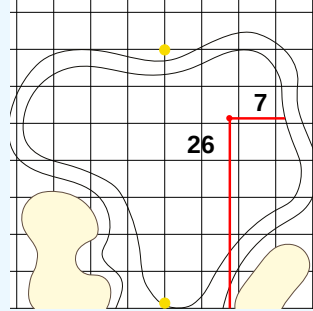

DANGEROUS SITUATION (Suspension Signal)
 One Prolonged Horn Blast
NON-DANGEROUS SITUATION (Suspension Signal)
 Several Short Intermittent Horn Blasts
RESUMPTION Signal
 Two Prolonged Horn Blasts

LPGA Drive On Championship
OFFICIAL APPROVED HOLE LOCATION SHEET 2024
 Bradenton Country Club
 Friday January 26, 2024
 Round 2

Hole 1
Depth 25

Hole 7
Depth 31

Hole 13
Depth 29

Hole 2
Depth 35

Hole 8
Depth 32

Hole 14
Depth 34

Hole 3
Depth 36

Hole 9
Depth 33

Hole 15
Depth 32

Hole 4
Depth 29

Hole 10
Depth 35

Hole 16
Depth 37

Hole 5
Depth 33

Hole 11
Depth 34

Hole 17
Depth 32

Hole 6
Depth 28

Hole 12
Depth 29

Hole 18
Depth 33