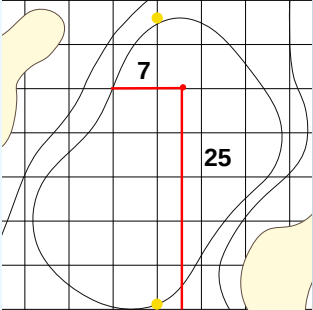

DANGEROUS SITUATION (Suspension Signal)
 One Prolonged Horn Blast
NON-DANGEROUS SITUATION (Suspension Signal)
 Several Short Intermittent Horn Blasts
RESUMPTION Signal
 Two Prolonged Horn Blasts

LPGA Drive On Championship
OFFICIAL APPROVED HOLE LOCATION SHEET 2024
 Bradenton Country Club
 Friday January 26, 2024
 Round 2

Hole 1
Depth 25

Hole 7
Depth 31

Hole 13
Depth 29

Hole 2
Depth 35

Hole 8
Depth 32

Hole 14
Depth 34

Hole 3
Depth 36

Hole 9
Depth 33

Hole 15
Depth 32

Hole 4
Depth 29

Hole 10
Depth 35

Hole 16
Depth 37

Hole 5
Depth 33

Hole 11
Depth 34

Hole 17
Depth 32

Hole 6
Depth 28

Hole 12
Depth 29

Hole 18
Depth 33