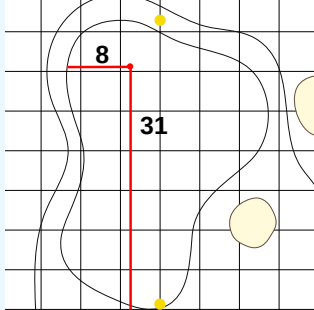

DANGEROUS SITUATION (Suspension Signal)
 One Prolonged Horn Blast
NON-DANGEROUS SITUATION (Suspension Signal)
 Several Short Intermittent Horn Blasts
RESUMPTION Signal
 Two Prolonged Horn Blasts

LPGA Drive On Championship
OFFICIAL APPROVED HOLE LOCATION SHEET 2024
 Bradenton Country Club
 Friday January 26, 2024
 Round 2

Hole 1
Depth 25

Hole 7
Depth 31

Hole 13
Depth 29

Hole 2
Depth 35

Hole 8
Depth 32

Hole 14
Depth 34

Hole 3
Depth 36

Hole 9
Depth 33

Hole 15
Depth 32

Hole 4
Depth 29

Hole 10
Depth 35

Hole 16
Depth 37

Hole 5
Depth 33

Hole 11
Depth 34

Hole 17
Depth 32

Hole 6
Depth 28

Hole 12
Depth 29

Hole 18
Depth 33