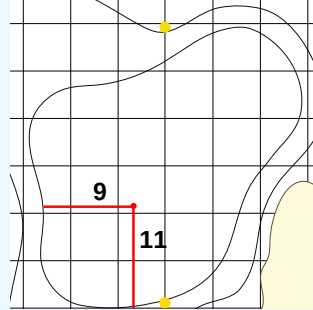

DANGEROUS SITUATION (Suspension Signal)
 One Prolonged Horn Blast
NON-DANGEROUS SITUATION (Suspension Signal)
 Several Short Intermittent Horn Blasts
RESUMPTION Signal
 Two Prolonged Horn Blasts

LPGA Drive On Championship
OFFICIAL APPROVED HOLE LOCATION SHEET 2024
 Bradenton Country Club
 Friday January 26, 2024
 Round 2

Hole 1
Depth 25

Hole 7
Depth 31

Hole 13
Depth 29

Hole 2
Depth 35

Hole 8
Depth 32

Hole 14
Depth 34

Hole 3
Depth 36

Hole 9
Depth 33

Hole 15
Depth 32

Hole 4
Depth 29

Hole 10
Depth 35

Hole 16
Depth 37

Hole 5
Depth 33

Hole 11
Depth 34

Hole 17
Depth 32

Hole 6
Depth 28

Hole 12
Depth 29

Hole 18
Depth 33