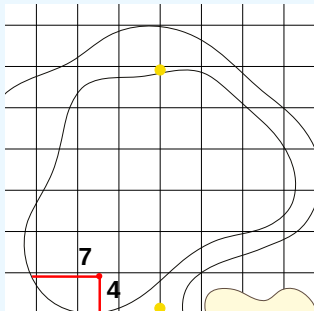

DANGEROUS SITUATION (Suspension Signal)
 One Prolonged Horn Blast
NON-DANGEROUS SITUATION (Suspension Signal)
 Several Short Intermittent Horn Blasts
RESUMPTION Signal
 Two Prolonged Horn Blasts

LPGA Drive On Championship
OFFICIAL APPROVED HOLE LOCATION SHEET 2024
 Bradenton Country Club
 Friday January 26, 2024
 Round 2

Hole 1
Depth 25

Hole 7
Depth 31

Hole 13
Depth 29

Hole 2
Depth 35

Hole 8
Depth 32

Hole 14
Depth 34

Hole 3
Depth 36

Hole 9
Depth 33

Hole 15
Depth 32

Hole 4
Depth 29

Hole 10
Depth 35

Hole 16
Depth 37

Hole 5
Depth 33

Hole 11
Depth 34

Hole 17
Depth 32

Hole 6
Depth 28

Hole 12
Depth 29

Hole 18
Depth 33