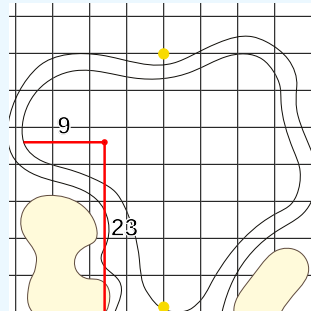

DANGEROUS SITUATION (Suspension Signal)
 One Prolonged Horn Blast
NON-DANGEROUS SITUATION (Suspension Signal)
 Several Short Intermittent Horn Blasts
RESUMPTION Signal
 Two Prolonged Horn Blasts

LPGA Drive On Championship
OFFICIAL APPROVED HOLE LOCATION SHEET 2024
 Bradenton Country Club
 Saturday January 27, 2024
 Round Three

Hole 1
Depth 25

Hole 7
Depth 31

Hole 13
Depth 29

Hole 2
Depth 35

Hole 8
Depth 32

Hole 14
Depth 34

Hole 3
Depth 36

Hole 9
Depth 33

Hole 15
Depth 32

Hole 4
Depth 29

Hole 10
Depth 35

Hole 16
Depth 37

Hole 5
Depth 33

Hole 11
Depth 34

Hole 17
Depth 32

Hole 6
Depth 28

Hole 12
Depth 29

Hole 18
Depth 33