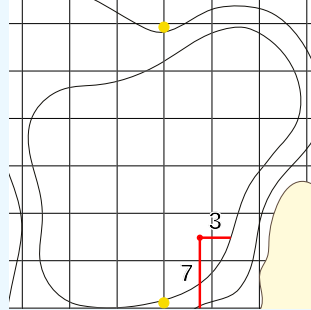

DANGEROUS SITUATION (Suspension Signal)
 One Prolonged Horn Blast
NON-DANGEROUS SITUATION (Suspension Signal)
 Several Short Intermittent Horn Blasts
RESUMPTION Signal
 Two Prolonged Horn Blasts

LPGA Drive On Championship
OFFICIAL APPROVED HOLE LOCATION SHEET 2024
 Bradenton Country Club
 Saturday January 27, 2024
 Round Three

Hole 1
Depth 25

Hole 7
Depth 31

Hole 13
Depth 29

Hole 2
Depth 35

Hole 8
Depth 32

Hole 14
Depth 34

Hole 3
Depth 36

Hole 9
Depth 33

Hole 15
Depth 32

Hole 4
Depth 29

Hole 10
Depth 35

Hole 16
Depth 37

Hole 5
Depth 33

Hole 11
Depth 34

Hole 17
Depth 32

Hole 6
Depth 28

Hole 12
Depth 29

Hole 18
Depth 33