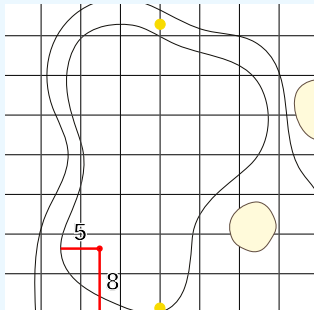

DANGEROUS SITUATION (Suspension Signal)
 One Prolonged Horn Blast
NON-DANGEROUS SITUATION (Suspension Signal)
 Several Short Intermittent Horn Blasts
RESUMPTION Signal
 Two Prolonged Horn Blasts

LPGA Drive On Championship
OFFICIAL APPROVED HOLE LOCATION SHEET 2024
 Bradenton Country Club
 Saturday January 27, 2024
 Round Three

Hole 1
Depth 25

Hole 7
Depth 31

Hole 13
Depth 29

Hole 2
Depth 35

Hole 8
Depth 32

Hole 14
Depth 34

Hole 3
Depth 36

Hole 9
Depth 33

Hole 15
Depth 32

Hole 4
Depth 29

Hole 10
Depth 35

Hole 16
Depth 37

Hole 5
Depth 33

Hole 11
Depth 34

Hole 17
Depth 32

Hole 6
Depth 28

Hole 12
Depth 29

Hole 18
Depth 33