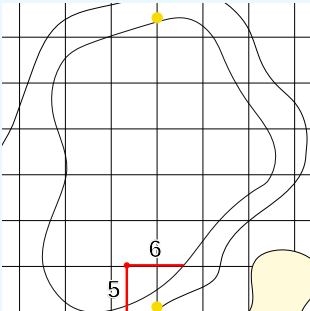

DANGEROUS SITUATION (Suspension Signal)
 One Prolonged Horn Blast
NON-DANGEROUS SITUATION (Suspension Signal)
 Several Short Intermittent Horn Blasts
RESUMPTION Signal
 Two Prolonged Horn Blasts

LPGA Drive On Championship
OFFICIAL APPROVED HOLE LOCATION SHEET 2024
 Bradenton Country Club
 Saturday January 27, 2024
 Round Three

Hole 1
Depth 25

Hole 7
Depth 31

Hole 13
Depth 29

Hole 2
Depth 35

Hole 8
Depth 32

Hole 14
Depth 34

Hole 3
Depth 36

Hole 9
Depth 33

Hole 15
Depth 32

Hole 4
Depth 29

Hole 10
Depth 35

Hole 16
Depth 37

Hole 5
Depth 33

Hole 11
Depth 34

Hole 17
Depth 32

Hole 6
Depth 28

Hole 12
Depth 29

Hole 18
Depth 33