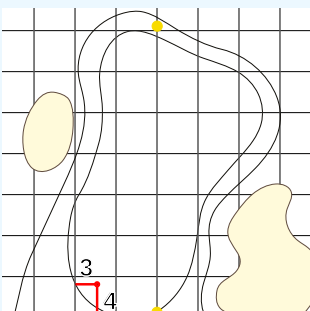

DANGEROUS SITUATION (Suspension Signal)
 One Prolonged Horn Blast
NON-DANGEROUS SITUATION (Suspension Signal)
 Several Short Intermittent Horn Blasts
RESUMPTION Signal
 Two Prolonged Horn Blasts

LPGA Drive On Championship
OFFICIAL APPROVED HOLE LOCATION SHEET 2024
 Bradenton Country Club
 Saturday January 27, 2024
 Round Three

Hole 1
Depth 25

Hole 7
Depth 31

Hole 13
Depth 29

Hole 2
Depth 35

Hole 8
Depth 32

Hole 14
Depth 34

Hole 3
Depth 36

Hole 9
Depth 33

Hole 15
Depth 32

Hole 4
Depth 29

Hole 10
Depth 35

Hole 16
Depth 37

Hole 5
Depth 33

Hole 11
Depth 34

Hole 17
Depth 32

Hole 6
Depth 28

Hole 12
Depth 29

Hole 18
Depth 33