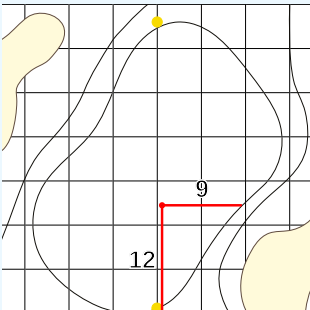

DANGEROUS SITUATION (Suspension Signal)
 One Prolonged Horn Blast
NON-DANGEROUS SITUATION (Suspension Signal)
 Several Short Intermittent Horn Blasts
RESUMPTION Signal
 Two Prolonged Horn Blasts

LPGA Drive On Championship
OFFICIAL APPROVED HOLE LOCATION SHEET 2024
 Bradenton Country Club
 Saturday January 27, 2024
 Round Three

Hole 1
Depth 25

Hole 7
Depth 31

Hole 13
Depth 29

Hole 2
Depth 35

Hole 8
Depth 32

Hole 14
Depth 34

Hole 3
Depth 36

Hole 9
Depth 33

Hole 15
Depth 32

Hole 4
Depth 29

Hole 10
Depth 35

Hole 16
Depth 37

Hole 5
Depth 33

Hole 11
Depth 34

Hole 17
Depth 32

Hole 6
Depth 28

Hole 12
Depth 29

Hole 18
Depth 33