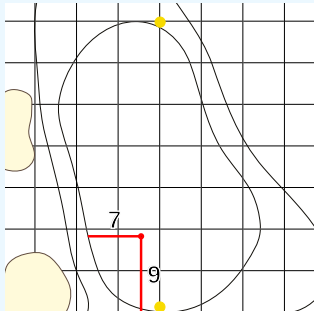

DANGEROUS SITUATION (Suspension Signal)
 One Prolonged Horn Blast
NON-DANGEROUS SITUATION (Suspension Signal)
 Several Short Intermittent Horn Blasts
RESUMPTION Signal
 Two Prolonged Horn Blasts

LPGA Drive On Championship
OFFICIAL APPROVED HOLE LOCATION SHEET 2024
 Bradenton Country Club
 Saturday January 27, 2024
 Round Three

Hole 1
Depth 25

Hole 7
Depth 31

Hole 13
Depth 29

Hole 2
Depth 35

Hole 8
Depth 32

Hole 14
Depth 34

Hole 3
Depth 36

Hole 9
Depth 33

Hole 15
Depth 32

Hole 4
Depth 29

Hole 10
Depth 35

Hole 16
Depth 37

Hole 5
Depth 33

Hole 11
Depth 34

Hole 17
Depth 32

Hole 6
Depth 28

Hole 12
Depth 29

Hole 18
Depth 33