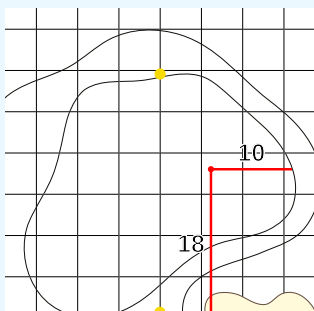

DANGEROUS SITUATION (Suspension Signal)
 One Prolonged Horn Blast
NON-DANGEROUS SITUATION (Suspension Signal)
 Several Short Intermittent Horn Blasts
RESUMPTION Signal
 Two Prolonged Horn Blasts

LPGA Drive On Championship
OFFICIAL APPROVED HOLE LOCATION SHEET 2024
 Bradenton Country Club
 Saturday January 27, 2024
 Round Three

Hole 1
Depth 25

Hole 7
Depth 31

Hole 13
Depth 29

Hole 2
Depth 35

Hole 8
Depth 32

Hole 14
Depth 34

Hole 3
Depth 36

Hole 9
Depth 33

Hole 15
Depth 32

Hole 4
Depth 29

Hole 10
Depth 35

Hole 16
Depth 37

Hole 5
Depth 33

Hole 11
Depth 34

Hole 17
Depth 32

Hole 6
Depth 28

Hole 12
Depth 29

Hole 18
Depth 33