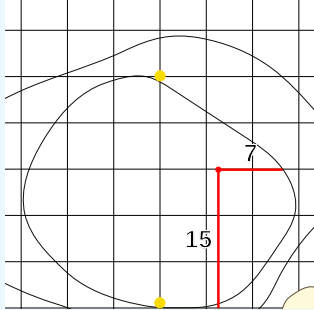

DANGEROUS SITUATION (Suspension Signal)
 One Prolonged Horn Blast
NON-DANGEROUS SITUATION (Suspension Signal)
 Several Short Intermittent Horn Blasts
RESUMPTION Signal
 Two Prolonged Horn Blasts

LPGA Drive On Championship
OFFICIAL APPROVED HOLE LOCATION SHEET 2024
 Bradenton Country Club
 Saturday January 27, 2024
 Round Three

Hole 1
Depth 25

Hole 7
Depth 31

Hole 13
Depth 29

Hole 2
Depth 35

Hole 8
Depth 32

Hole 14
Depth 34

Hole 3
Depth 36

Hole 9
Depth 33

Hole 12
Depth 29

Hole 18
Depth 33