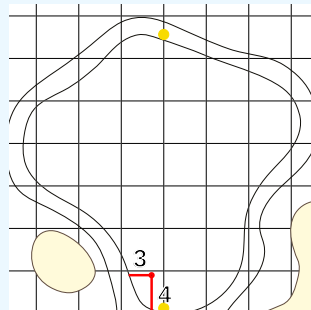

DANGEROUS SITUATION (Suspension Signal)
 One Prolonged Horn Blast
NON-DANGEROUS SITUATION (Suspension Signal)
 Several Short Intermittent Horn Blasts
RESUMPTION Signal
 Two Prolonged Horn Blasts

LPGA Drive On Championship
OFFICIAL APPROVED HOLE LOCATION SHEET 2024
 Bradenton Country Club
 Saturday January 27, 2024
 Round Three

Hole 1
Depth 25

Hole 7
Depth 31

Hole 13
Depth 29

Hole 2
Depth 35

Hole 8
Depth 32

Hole 14
Depth 34

Hole 3
Depth 36

Hole 9
Depth 33

Hole 15
Depth 32

Hole 4
Depth 29

Hole 10
Depth 35

Hole 16
Depth 37

Hole 5
Depth 33

Hole 11
Depth 34

Hole 17
Depth 32

Hole 6
Depth 28

Hole 12
Depth 29

Hole 18
Depth 33