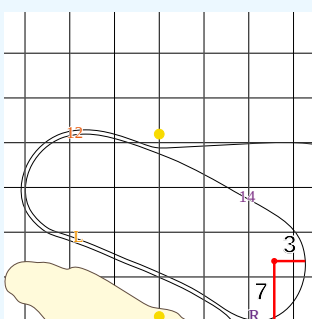

FM Championship TPC Boston OFFICIAL APPROVED HOLE LOCATION SHEET 2024

Saturday August 31, 2024
 Round 3

Hole 13
 Depth 35

Hole 7
 Depth 33

Hole 1
 Depth 32

Hole 14
 Depth 33

Hole 8
 Depth 35

Hole 2
 Depth 31
 Note LD - 9 L7

Hole 15
 Depth 35

Hole 9
 Depth 30

Hole 3
 Depth 23

Hole 16
 Depth 31

Hole 10
 Depth 31

Hole 4
 Depth 21
 Note RD - 7 R3

Hole 17
 Depth 32

Hole 11
 Depth 35

Hole 5
 Depth 43

Hole 18
 Depth 27

Hole 12
 Depth 31

Hole 6
 Depth 40