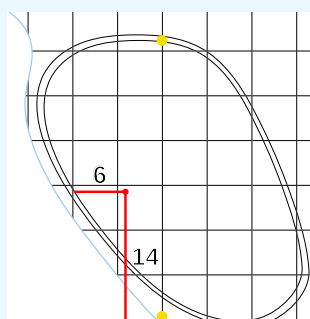

CHAMPIONSHIP

DANGEROUS SITUATION (Suspension Signal)
 One Prolonged Horn Blast
NON-DANGEROUS SITUATION (Suspension Signal)
 Several Short Intermittent Horn Blasts
RESUMPTION Signal
 Two Prolonged Horn Blasts

FM Championship TPC Boston OFFICIAL APPROVED HOLE LOCATION SHEET 2024

Saturday August 31, 2024
 Round 3

Hole 13
 Depth 35

Hole 7
 Depth 33

Hole 1
 Depth 32

Hole 14
 Depth 33

Hole 8
 Depth 35

Hole 2
 Depth 31
 Note LD - 9 L7

Hole 15
 Depth 35

Hole 9
 Depth 30

Hole 3
 Depth 23

Hole 16
 Depth 31

Hole 10
 Depth 31

Hole 4
 Depth 21
 Note RD - 7 R3

Hole 17
 Depth 32

Hole 11
 Depth 35

Hole 5
 Depth 43

Hole 18
 Depth 27

Hole 12
 Depth 31

Hole 6
 Depth 40