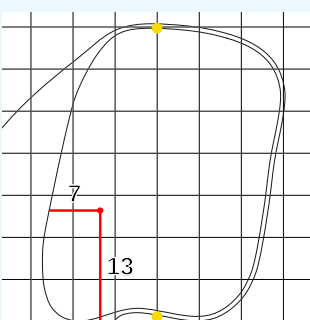

FM Championship TPC Boston OFFICIAL APPROVED HOLE LOCATION SHEET 2024

Saturday August 31, 2024
 Round 3

Hole 13
 Depth 35

Hole 7
 Depth 33

Hole 1
 Depth 32

Hole 14
 Depth 33

Hole 8
 Depth 35

Hole 2
 Depth 31
 Note LD - 9 L7

Hole 15
 Depth 35

Hole 9
 Depth 30

Hole 3
 Depth 23

Hole 16
 Depth 31

Hole 10
 Depth 31

Hole 4
 Depth 21
 Note RD - 7 R3

Hole 17
 Depth 32

Hole 11
 Depth 35

Hole 5
 Depth 43

Hole 18
 Depth 27

Hole 12
 Depth 31

Hole 6
 Depth 40