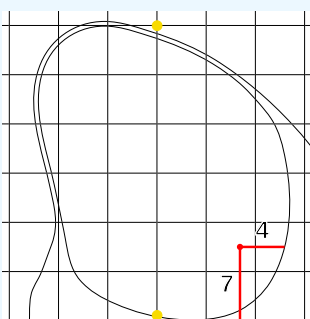

FM Championship TPC Boston OFFICIAL APPROVED HOLE LOCATION SHEET 2024

Saturday August 31, 2024
 Round 3

Hole 13
 Depth 35

Hole 7
 Depth 33

Hole 1
 Depth 32

Hole 14
 Depth 33

Hole 8
 Depth 35

Hole 2
 Depth 31
 Note LD - 9 L7

Hole 15
 Depth 35

Hole 9
 Depth 30

Hole 3
 Depth 23

Hole 16
 Depth 31

Hole 10
 Depth 31

Hole 4
 Depth 21
 Note RD - 7 R3

Hole 17
 Depth 32

Hole 11
 Depth 35

Hole 5
 Depth 43

Hole 18
 Depth 27

Hole 12
 Depth 31

Hole 6
 Depth 40