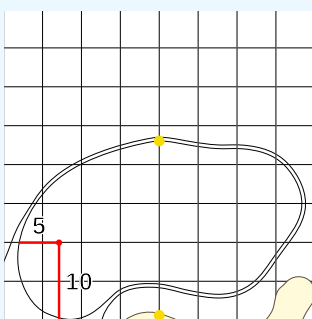

FM Championship TPC Boston OFFICIAL APPROVED HOLE LOCATION SHEET 2024

Saturday August 31, 2024
 Round 3

Hole 13
 Depth 35

Hole 7
 Depth 33

Hole 1
 Depth 32

Hole 14
 Depth 33

Hole 8
 Depth 35

Hole 2
 Depth 31
 Note LD - 9 L7

Hole 15
 Depth 35

Hole 9
 Depth 30

Hole 3
 Depth 23

Hole 16
 Depth 31

Hole 10
 Depth 31

Hole 4
 Depth 21
 Note RD - 7 R3

Hole 17
 Depth 32

Hole 11
 Depth 35