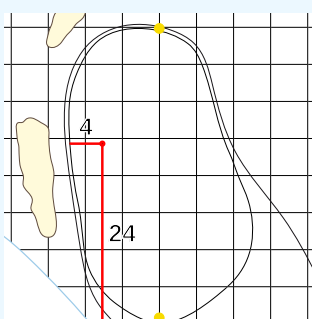

FM Championship TPC Boston OFFICIAL APPROVED HOLE LOCATION SHEET 2024

Saturday August 31, 2024
 Round 3

Hole 13
 Depth 35

Hole 7
 Depth 33

Hole 1
 Depth 32

Hole 14
 Depth 33

Hole 8
 Depth 35

Hole 2
 Depth 31
 Note LD - 9 L7

Hole 15
 Depth 35

Hole 9
 Depth 30

Hole 3
 Depth 23

Hole 16
 Depth 31

Hole 10
 Depth 31

Hole 4
 Depth 21
 Note RD - 7 R3

Hole 17
 Depth 32

Hole 11
 Depth 35

Hole 5
 Depth 43

Hole 18
 Depth 27

Hole 12
 Depth 31

Hole 6
 Depth 40