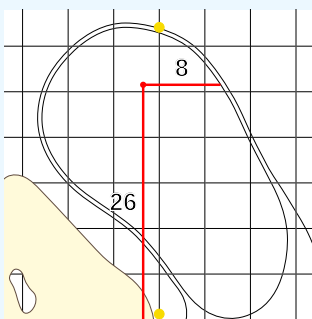

FM Championship TPC Boston OFFICIAL APPROVED HOLE LOCATION SHEET 2024

Saturday August 31, 2024
 Round 3

Hole 13
 Depth 35

Hole 7
 Depth 33

Hole 1
 Depth 32

Hole 14
 Depth 33

Hole 8
 Depth 35

Hole 2
 Depth 31
 Note LD - 9 L7

Hole 15
 Depth 35

Hole 9
 Depth 30

Hole 3
 Depth 23

Hole 16
 Depth 31

Hole 10
 Depth 31

Hole 4
 Depth 21
 Note RD - 7 R3

Hole 17
 Depth 32

Hole 11
 Depth 35

Hole 5
 Depth 43

Hole 18
 Depth 27

Hole 12
 Depth 31

Hole 6
 Depth 40