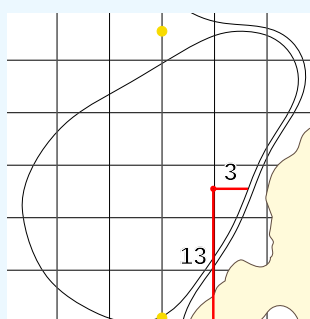

FM Championship TPC Boston OFFICIAL APPROVED HOLE LOCATION SHEET 2024

Saturday August 31, 2024
 Round 3

Hole 13
 Depth 35

Hole 7
 Depth 33

Hole 1
 Depth 32

Hole 14
 Depth 33

Hole 8
 Depth 35

Hole 2
 Depth 31
 Note LD - 9 L7

Hole 15
 Depth 35

Hole 9
 Depth 30

Hole 3
 Depth 23

Hole 16
 Depth 31

Hole 10
 Depth 31

Hole 4
 Depth 21
 Note RD - 7 R3

Hole 17
 Depth 32

Hole 11
 Depth 35

Hole 5
 Depth 43

Hole 18
 Depth 27

Hole 12
 Depth 31

Hole 6
 Depth 40