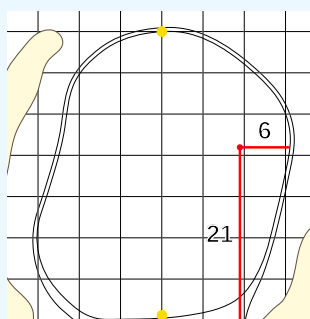

FM Championship TPC Boston OFFICIAL APPROVED HOLE LOCATION SHEET 2024

Saturday August 31, 2024
 Round 3

Hole 13
 Depth 35

Hole 7
 Depth 33

Hole 1
 Depth 32

Hole 14
 Depth 33

Hole 8
 Depth 35

Hole 2
 Depth 31
 Note LD - 9 L7

Hole 15
 Depth 35

Hole 9
 Depth 30

Hole 3
 Depth 23

Hole 16
 Depth 31

Hole 10
 Depth 31

Hole 4
 Depth 21
 Note RD - 7 R3

Hole 17
 Depth 32

Hole 11
 Depth 35

Hole 5
 Depth 43

Hole 18
 Depth 27

Hole 12
 Depth 31

Hole 6
 Depth 40