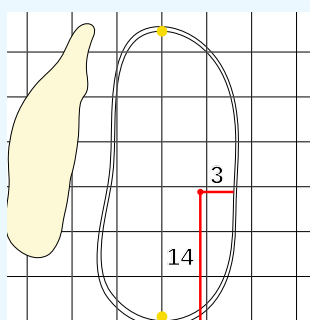

FM Championship TPC Boston OFFICIAL APPROVED HOLE LOCATION SHEET 2024

Saturday August 31, 2024
 Round 3

Hole 13
 Depth 35

Hole 7
 Depth 33

Hole 1
 Depth 32

Hole 14
 Depth 33

Hole 8
 Depth 35

Hole 2
 Depth 31
 Note LD - 9 L7

Hole 15
 Depth 35

Hole 9
 Depth 30

Hole 3
 Depth 23

Hole 16
 Depth 31

Hole 10
 Depth 31

Hole 4
 Depth 21
 Note RD - 7 R3

Hole 17
 Depth 32

Hole 11
 Depth 35

Hole 5
 Depth 43

Hole 18
 Depth 27

Hole 12
 Depth 31

Hole 6
 Depth 40