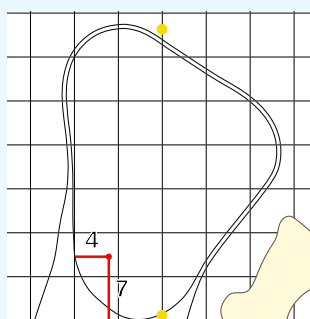

CHAMPIONSHIP

DANGEROUS SITUATION (Suspension Signal)
 One Prolonged Horn Blast
NON-DANGEROUS SITUATION (Suspension Signal)
 Several Short Intermittent Horn Blasts
RESUMPTION Signal
 Two Prolonged Horn Blasts

FM Championship TPC Boston OFFICIAL APPROVED HOLE LOCATION SHEET 2024

Saturday August 31, 2024
 Round 3

Hole 13
 Depth 35

Hole 7
 Depth 33

Hole 1
 Depth 32

Hole 14
 Depth 33

Hole 8
 Depth 35

Hole 2
 Depth 31
 Note LD - 9 L7

Hole 15
 Depth 35

Hole 9
 Depth 30

Hole 3
 Depth 23

Hole 16
 Depth 31

Hole 10
 Depth 31

Hole 4
 Depth 21
 Note RD - 7 R3

Hole 17
 Depth 32

Hole 11
 Depth 35

Hole 5
 Depth 43

Hole 18
 Depth 27

Hole 12
 Depth 31

Hole 6
 Depth 40