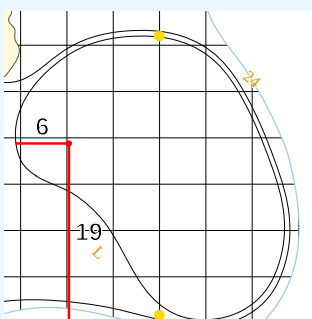

FM Championship TPC Boston OFFICIAL APPROVED HOLE LOCATION SHEET 2024

Saturday August 31, 2024
 Round 3

Hole 13
 Depth 35

Hole 7
 Depth 33

Hole 1
 Depth 32

Hole 14
 Depth 33

Hole 8
 Depth 35

Hole 2
 Depth 31
 Note LD - 9 L7

Hole 15
 Depth 35

Hole 9
 Depth 30

Hole 3
 Depth 23

Hole 16
 Depth 31

Hole 10
 Depth 31

Hole 4
 Depth 21
 Note RD - 7 R3

Hole 17
 Depth 32

Hole 11
 Depth 35