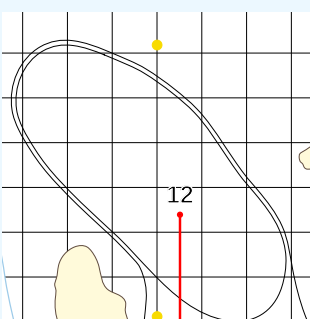

FM Championship TPC Boston OFFICIAL APPROVED HOLE LOCATION SHEET 2024

Saturday August 31, 2024
 Round 3

Hole 13
 Depth 35

Hole 7
 Depth 33

Hole 1
 Depth 32

Hole 14
 Depth 33

Hole 8
 Depth 35

Hole 2
 Depth 31
 Note LD - 9 L7

Hole 15
 Depth 35

Hole 9
 Depth 30

Hole 3
 Depth 23

Hole 16
 Depth 31

Hole 10
 Depth 31

Hole 4
 Depth 21
 Note RD - 7 R3

Hole 17
 Depth 32

Hole 11
 Depth 35

Hole 5
 Depth 43

Hole 18
 Depth 27

Hole 12
 Depth 31

Hole 6
 Depth 40