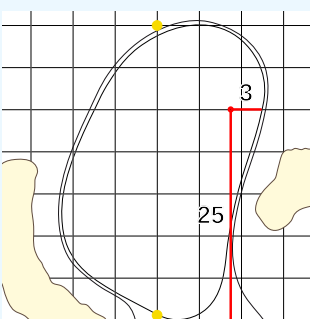

FM Championship TPC Boston OFFICIAL APPROVED HOLE LOCATION SHEET 2024

Saturday August 31, 2024
 Round 3

Hole 13
 Depth 35

Hole 7
 Depth 33

Hole 1
 Depth 32

Hole 14
 Depth 33

Hole 8
 Depth 35

Hole 2
 Depth 31
 Note LD - 9 L7

Hole 15
 Depth 35

Hole 9
 Depth 30

Hole 3
 Depth 23

Hole 16
 Depth 31

Hole 10
 Depth 31

Hole 4
 Depth 21
 Note RD - 7 R3

Hole 17
 Depth 32

Hole 11
 Depth 35

Hole 5
 Depth 43

Hole 18
 Depth 27

Hole 12
 Depth 31

Hole 6
 Depth 40