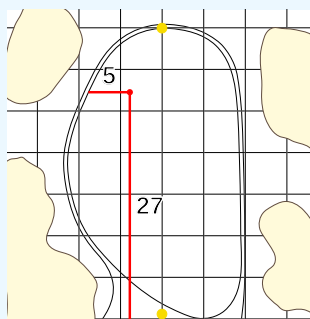

CHAMPIONSHIP

DANGEROUS SITUATION (Suspension Signal)
 One Prolonged Horn Blast
NON-DANGEROUS SITUATION (Suspension Signal)
 Several Short Intermittent Horn Blasts
RESUMPTION Signal
 Two Prolonged Horn Blasts

FM Championship TPC Boston OFFICIAL APPROVED HOLE LOCATION SHEET 2024

Saturday August 31, 2024
 Round 3

Hole 13
 Depth 35

Hole 7
 Depth 33

Hole 1
 Depth 32

Hole 14
 Depth 33

Hole 8
 Depth 35

Hole 2
 Depth 31
 Note LD - 9 L7

Hole 15
 Depth 35

Hole 9
 Depth 30

Hole 3
 Depth 23

Hole 16
 Depth 31

Hole 10
 Depth 31

Hole 4
 Depth 21
 Note RD - 7 R3

Hole 17
 Depth 32

Hole 11
 Depth 35

Hole 5
 Depth 43

Hole 18
 Depth 27

Hole 12
 Depth 31

Hole 6
 Depth 40