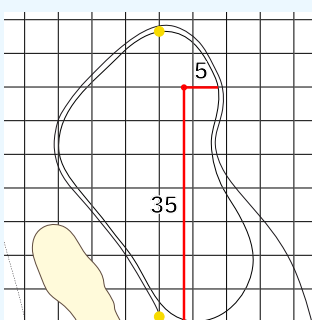

FM Championship TPC Boston OFFICIAL APPROVED HOLE LOCATION SHEET 2024

Saturday August 31, 2024
 Round 3

Hole 13
 Depth 35

Hole 7
 Depth 33

Hole 1
 Depth 32

Hole 14
 Depth 33

Hole 8
 Depth 35

Hole 2
 Depth 31
 Note LD - 9 L7

Hole 15
 Depth 35

Hole 9
 Depth 30

Hole 3
 Depth 23

Hole 16
 Depth 31

Hole 10
 Depth 31

Hole 4
 Depth 21
 Note RD - 7 R3

Hole 17
 Depth 32

Hole 11
 Depth 35

Hole 5
 Depth 43

Hole 18
 Depth 27

Hole 12
 Depth 31

Hole 6
 Depth 40