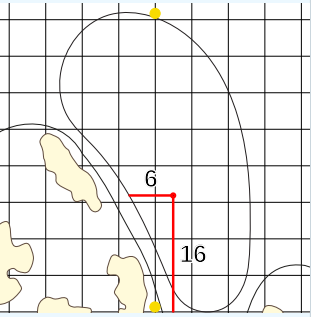

JM Eagle LA Championship
presented by Plastpro
Wilshire Country Club
Thursday April 25, 2024
Round One

Hole 13
Depth 33

Hole 7
Depth 45
Note
RD - 16 R4

Hole 1
Depth 31

Hole 14
Depth 43

Hole 8
Depth 31

Hole 2
Depth 41

Hole 15
Depth 30

Hole 9
Depth 30

Hole 3
Depth 24

Hole 16
Depth 23

Hole 10
Depth 24

Hole 4
Depth 64

Hole 17
Depth 35

Hole 11
Depth 27

Hole 5
Depth 33

Hole 18
Depth 49
Note
LD - 9 L7

Hole 12
Depth 33

Hole 6
Depth 31