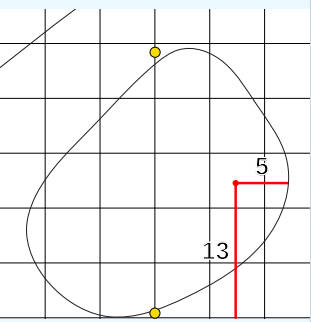

JM Eagle LA Championship
presented by Plastpro
Wilshire Country Club
Thursday April 25, 2024
Round One

Hole 13
Depth 33

Hole 7
Depth 45
Note
RD - 16 R4

Hole 1
Depth 31

Hole 14
Depth 43

Hole 8
Depth 31

Hole 2
Depth 41

Hole 15
Depth 30

Hole 9
Depth 30

Hole 3
Depth 24

Hole 16
Depth 23

Hole 10
Depth 24

Hole 4
Depth 64

Hole 17
Depth 35

Hole 11
Depth 27

Hole 5
Depth 33

Hole 18
Depth 49
Note
LD - 9 L7

Hole 12
Depth 33

Hole 6
Depth 31