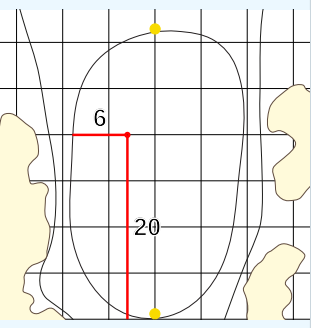

JM Eagle LA Championship
presented by Plastpro
Wilshire Country Club
Thursday April 25, 2024
Round One

Hole 13
Depth 33

Hole 7
Depth 45
Note
RD - 16 R4

Hole 1
Depth 31

Hole 14
Depth 43

Hole 8
Depth 31

Hole 2
Depth 41

Hole 15
Depth 30

Hole 9
Depth 30

Hole 3
Depth 24

Hole 16
Depth 23

Hole 10
Depth 24

Hole 4
Depth 64

Hole 17
Depth 35

Hole 11
Depth 27

Hole 5
Depth 33

Hole 18
Depth 49
Note
LD - 9 L7

Hole 12
Depth 33

Hole 6
Depth 31