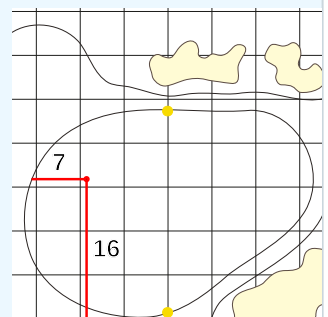

JM Eagle LA Championship
presented by Plastpro
Wilshire Country Club
Thursday April 25, 2024
Round One

Hole 13
Depth 33

Hole 7
Depth 45
Note
RD - 16 R4

Hole 1
Depth 31

Hole 14
Depth 43

Hole 8
Depth 31

Hole 2
Depth 41

Hole 15
Depth 30

Hole 9
Depth 30

Hole 3
Depth 24

Hole 16
Depth 23

Hole 10
Depth 24

Hole 4
Depth 64

Hole 17
Depth 35

Hole 11
Depth 27

Hole 5
Depth 33

Hole 18
Depth 49
Note
LD - 9 L7

Hole 12
Depth 33

Hole 6
Depth 31