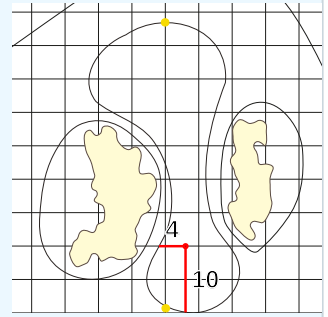

JM Eagle LA Championship
presented by Plastpro
Wilshire Country Club
Thursday April 25, 2024
Round One

Hole 13
Depth 33

Hole 7
Depth 45
Note
RD - 16 R4

Hole 1
Depth 31

Hole 14
Depth 43

Hole 8
Depth 31

Hole 2
Depth 41

Hole 15
Depth 30

Hole 9
Depth 30

Hole 3
Depth 24

Hole 16
Depth 23

Hole 10
Depth 24

Hole 4
Depth 64

Hole 17
Depth 35

Hole 11
Depth 27

Hole 5
Depth 33

Hole 18
Depth 49
Note
LD - 9 L7

Hole 12
Depth 33

Hole 6
Depth 31