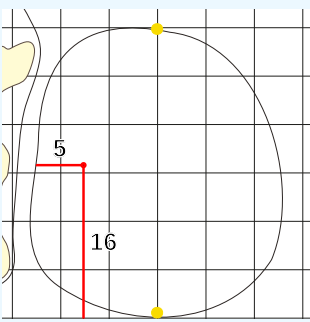

JM Eagle LA Championship
presented by Plastpro
Wilshire Country Club
Thursday April 25, 2024
Round One

Hole 13
Depth 33

Hole 7
Depth 45
Note
RD - 16 R4

Hole 1
Depth 31

Hole 14
Depth 43

Hole 8
Depth 31

Hole 2
Depth 41

Hole 15
Depth 30

Hole 9
Depth 30

Hole 3
Depth 24

Hole 16
Depth 23

Hole 10
Depth 24

Hole 4
Depth 64

Hole 17
Depth 35

Hole 11
Depth 27

Hole 5
Depth 33

Hole 18
Depth 49
Note
LD - 9 L7

Hole 12
Depth 33

Hole 6
Depth 31