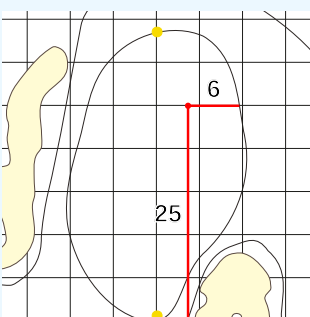

JM Eagle LA Championship
presented by Plastpro
Wilshire Country Club
Thursday April 25, 2024
Round One

Hole 13
Depth 33

Hole 7
Depth 45
Note
RD - 16 R4

Hole 1
Depth 31

Hole 14
Depth 43

Hole 8
Depth 31

Hole 2
Depth 41

Hole 15
Depth 30

Hole 9
Depth 30

Hole 3
Depth 24

Hole 16
Depth 23

Hole 10
Depth 24

Hole 4
Depth 64

Hole 17
Depth 35

Hole 11
Depth 27

Hole 5
Depth 33

Hole 18
Depth 49
Note
LD - 9 L7

Hole 12
Depth 33

Hole 6
Depth 31