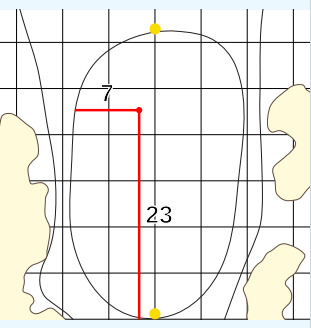

JM Eagle LA Championship

presented by Plastpro

Wilshire Country Club

Sunday April 28, 2024

Round Four

Hole 13
Depth 33

Hole 7
Depth 45
Note
RD - 14 R6

Hole 1
Depth 31

Hole 14
Depth 43

Hole 8
Depth 31

Hole 2
Depth 41

Hole 15
Depth 30

Hole 9
Depth 30

Hole 3
Depth 24

Hole 16
Depth 23

Hole 10
Depth 24

Hole 4
Depth 64

Hole 17
Depth 35

Hole 11
Depth 27

Hole 5
Depth 33

Hole 18
Depth 49
Note
RD - 11 5R

Hole 12
Depth 33

Hole 6
Depth 31