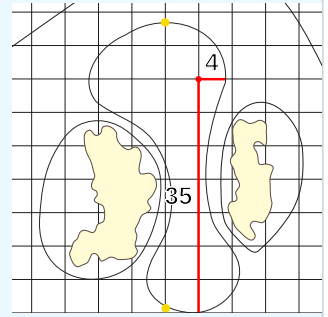

JM Eagle LA Championship

presented by Plastpro

Wilshire Country Club

Sunday April 28, 2024

Round Four

Hole 13
Depth 33

Hole 7
Depth 45
Note
RD - 14 R6

Hole 1
Depth 31

Hole 14
Depth 43

Hole 8
Depth 31

Hole 2
Depth 41

Hole 15
Depth 30

Hole 9
Depth 30

Hole 3
Depth 24

Hole 16
Depth 23

Hole 10
Depth 24

Hole 4
Depth 64

Hole 17
Depth 35

Hole 11
Depth 27

Hole 5
Depth 33

Hole 18
Depth 49
Note
RD - 11 5R

Hole 12
Depth 33

Hole 6
Depth 31