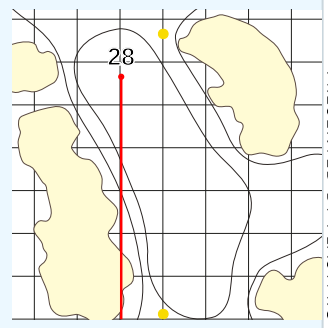

PRESENTED BY PLASTPRO®
LA CHAMPIONSHIP

DANGEROUS SITUATION (Suspension Signal)
One Prolonged Horn Blast
NON-DANGEROUS SITUATION (Suspension Signal)
Several Short Intermittent Horn Blasts
RESUMPTION Signal
Two Prolonged Horn Blasts

JM Eagle LA Championship

presented by Plastpro

Wilshire Country Club

Sunday April 28, 2024

Round Four

Hole 13
Depth 33

Hole 7
Depth 45
Note
RD - 14 R6

Hole 1
Depth 31