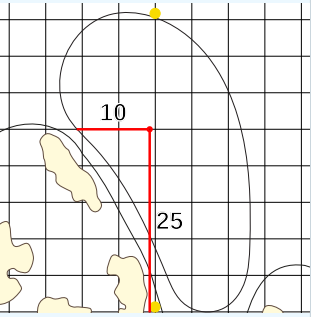

JM Eagle LA Championship

presented by Plastpro

Wilshire Country Club

Sunday April 28, 2024

Round Four

Hole 13
Depth 33

Hole 7
Depth 45
Note
RD - 14 R6

Hole 1
Depth 31

Hole 14
Depth 43

Hole 8
Depth 31

Hole 2
Depth 41

Hole 15
Depth 30

Hole 9
Depth 30

Hole 3
Depth 24

Hole 16
Depth 23

Hole 10
Depth 24