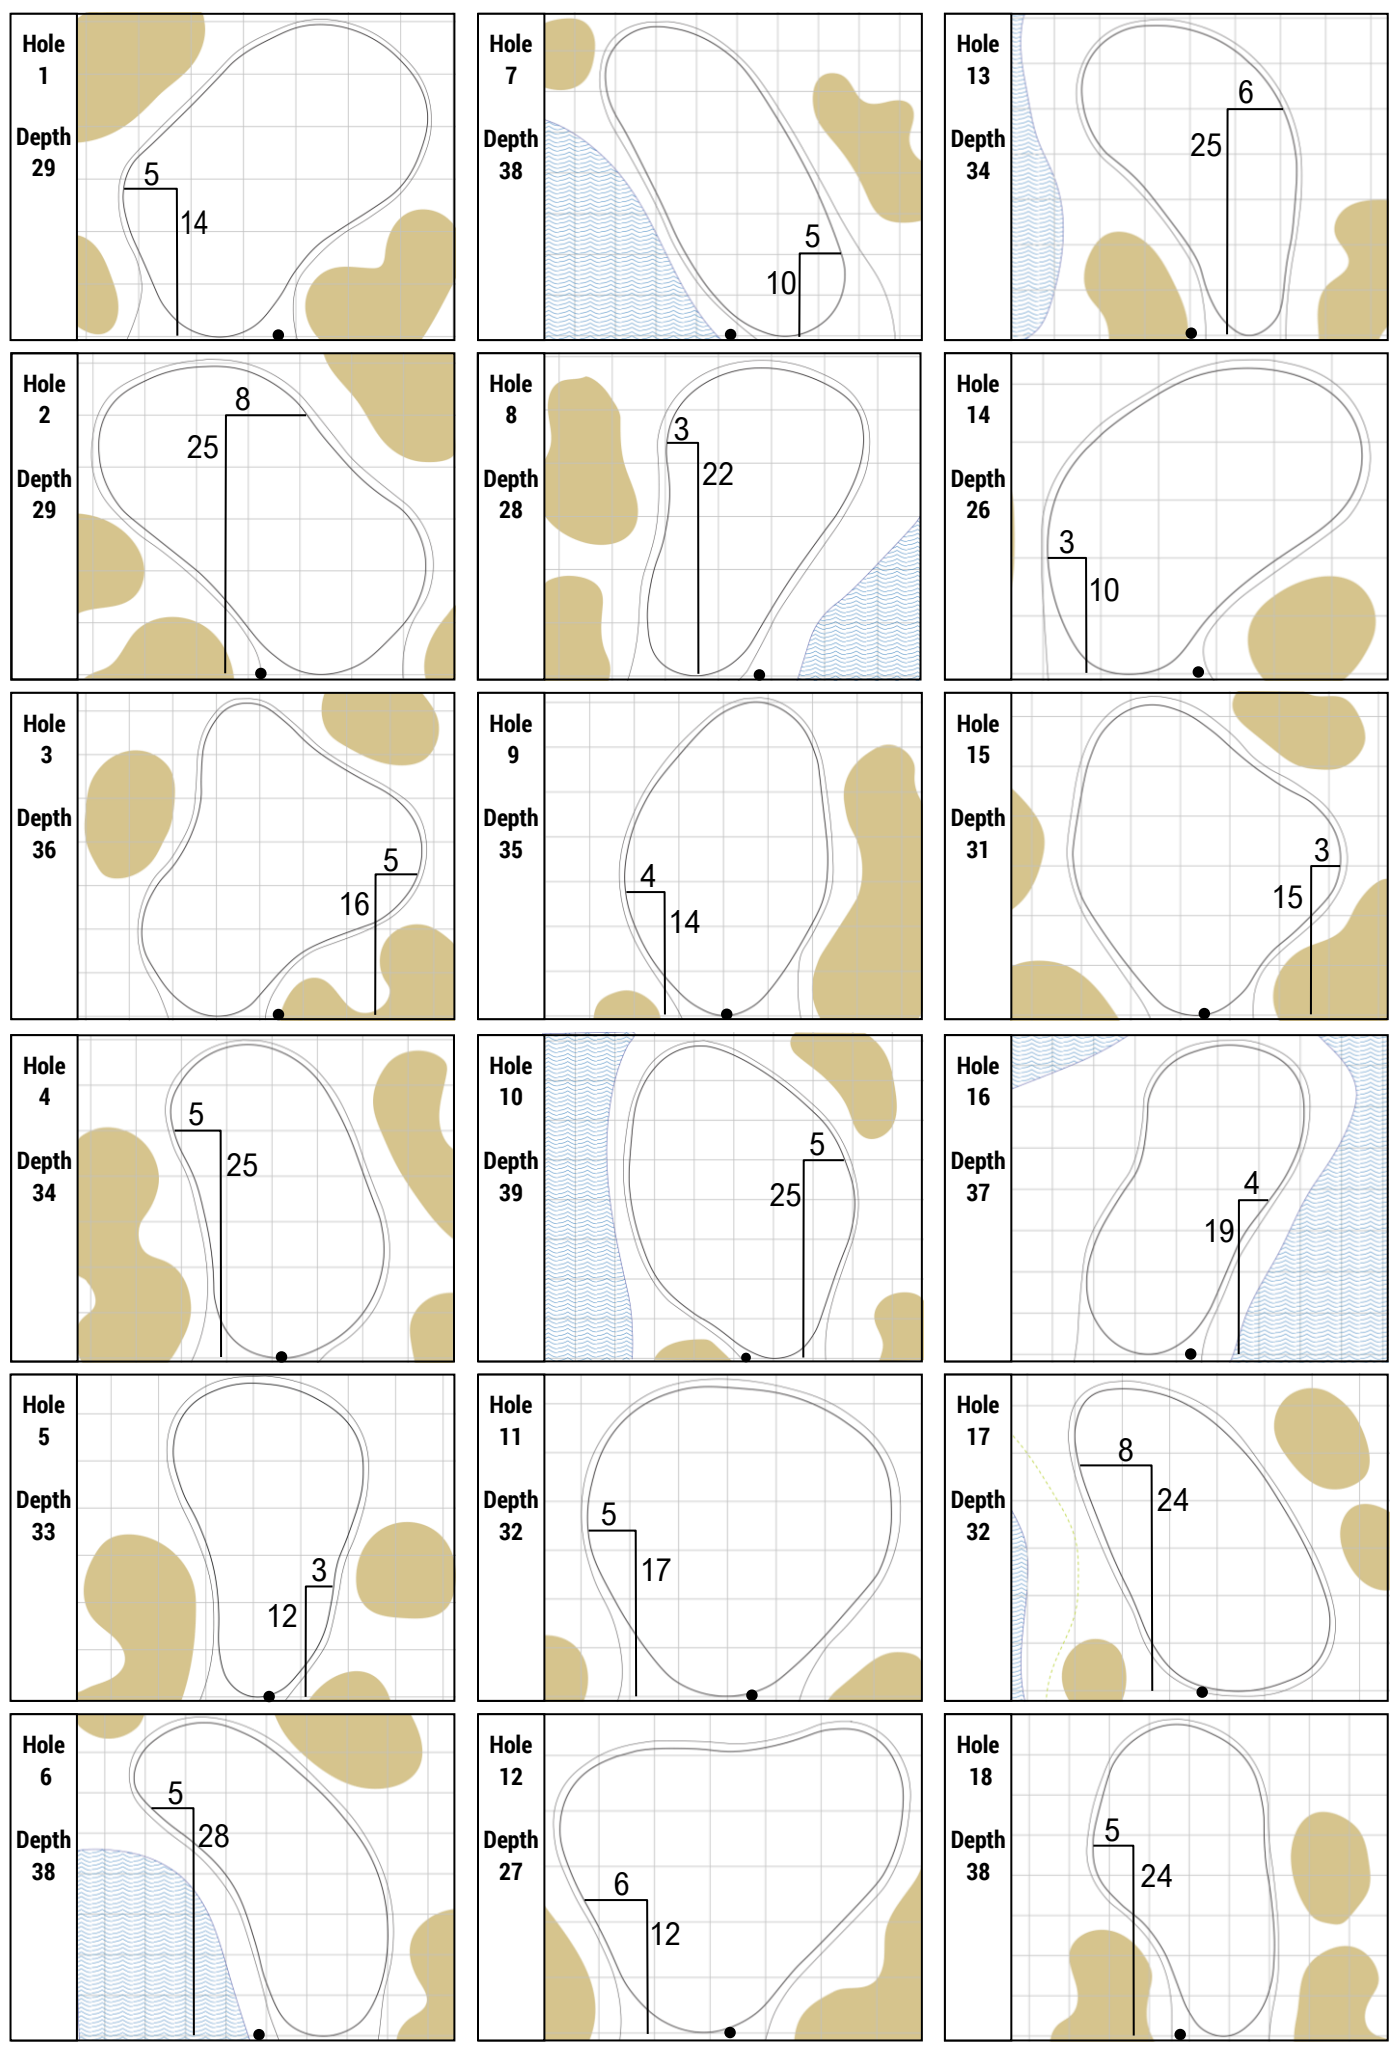

2026 KPMG WOMEN'S PGA CHAMPIONSHIP
Hazeltine National Golf Club • Chaska, Minnesota
Friday, June 26, 2026 • Round 2

Gridlines are shown at 5 Yard Increments