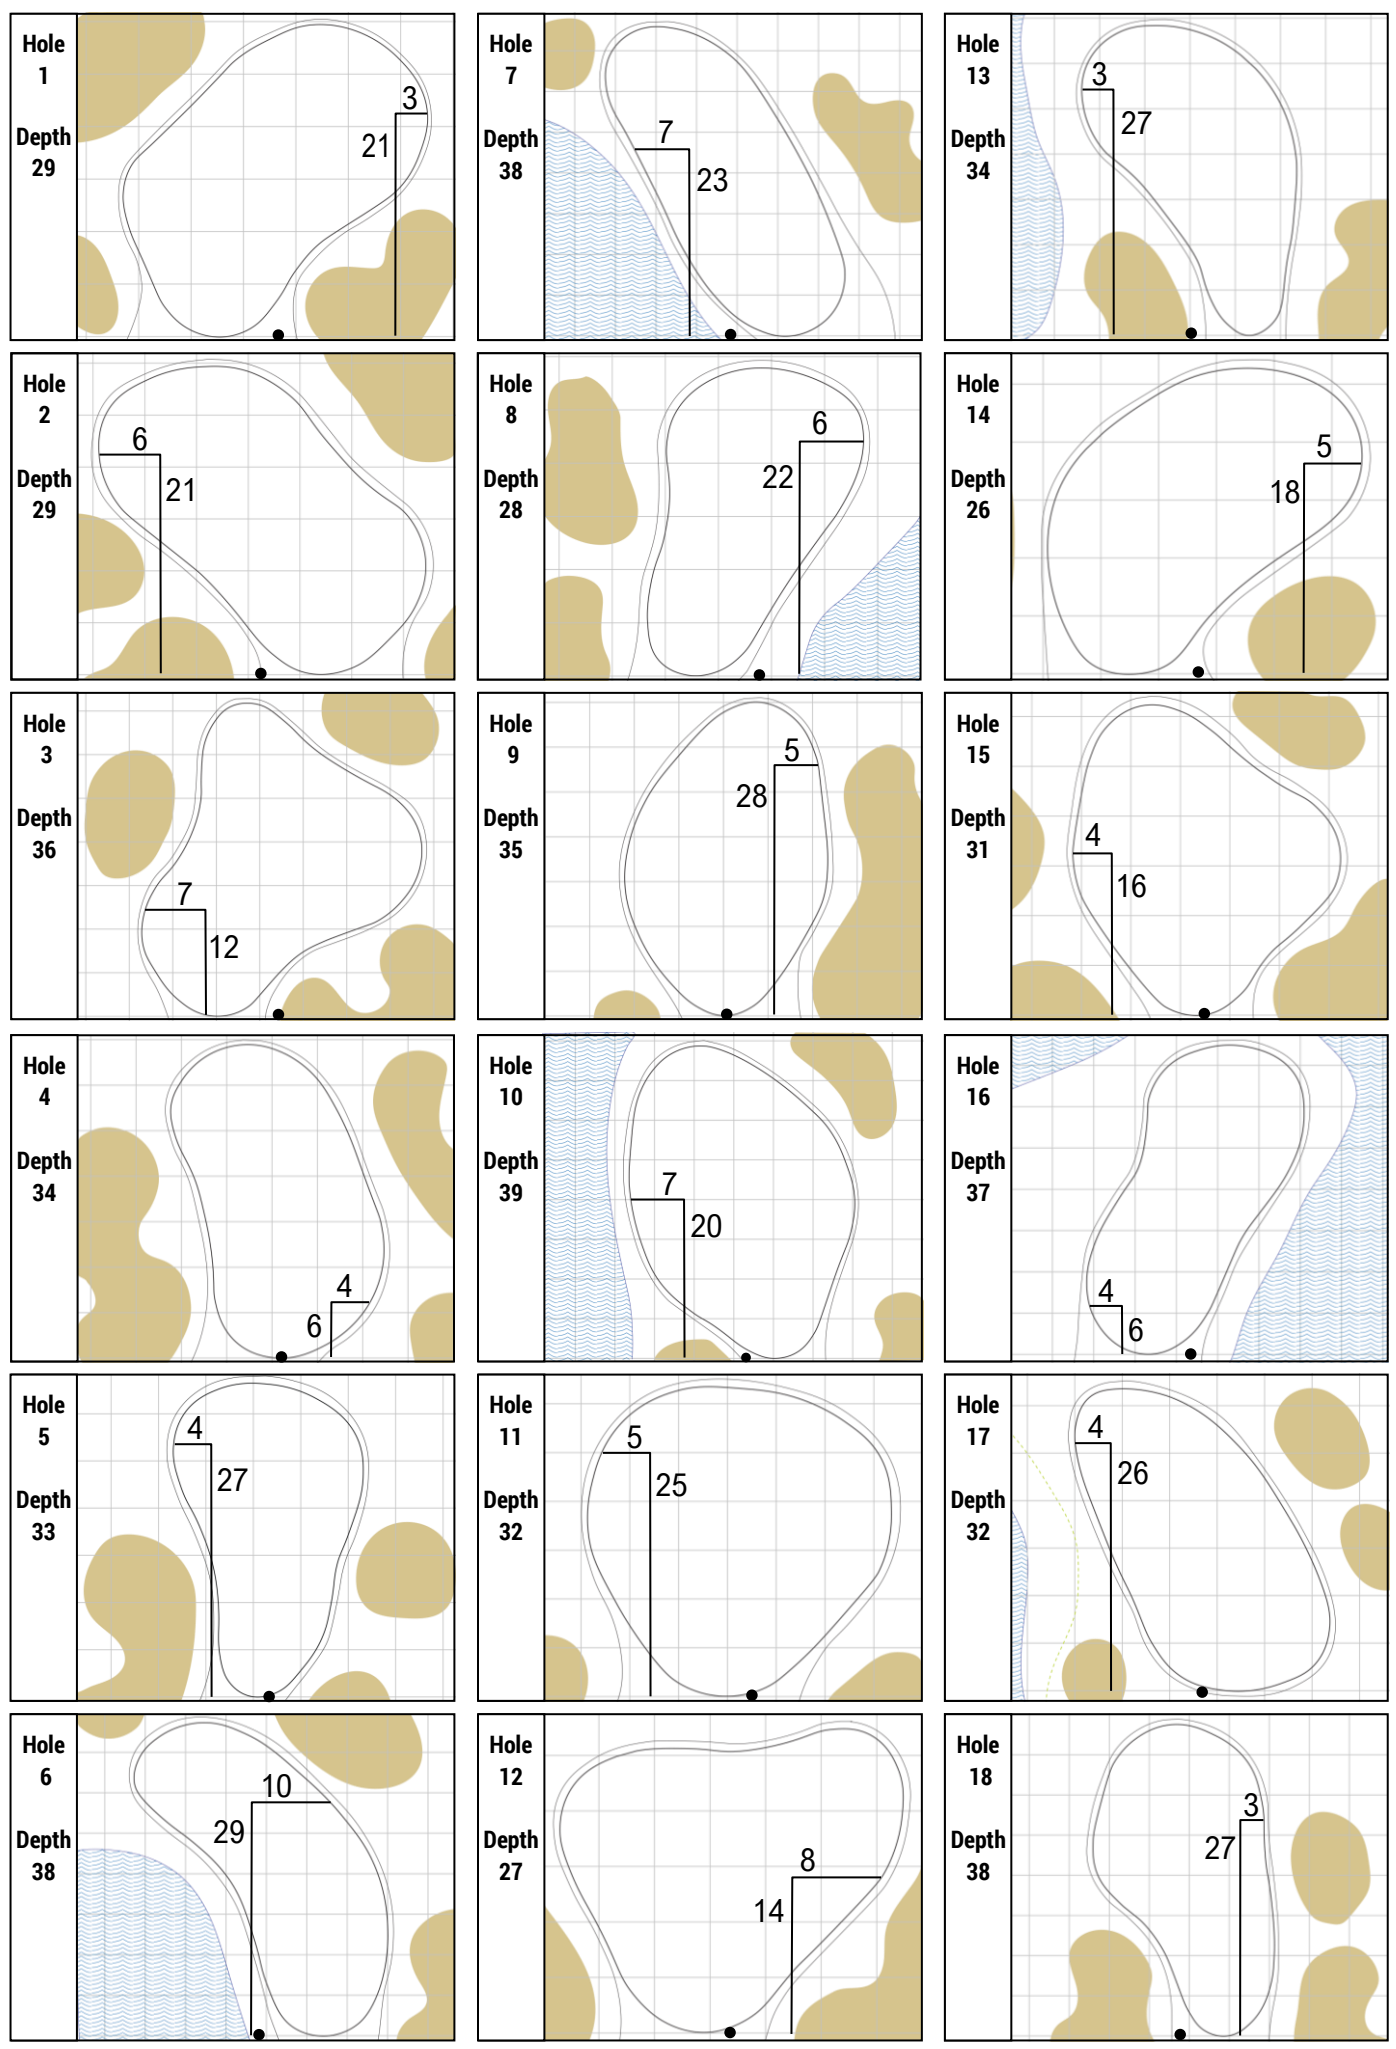

2026 KPMG WOMEN'S PGA CHAMPIONSHIP
Hazeltine National Golf Club • Chaska, Minnesota
Saturday, June 27, 2026 • Round 3

Gridlines are shown at 5 Yard Increments