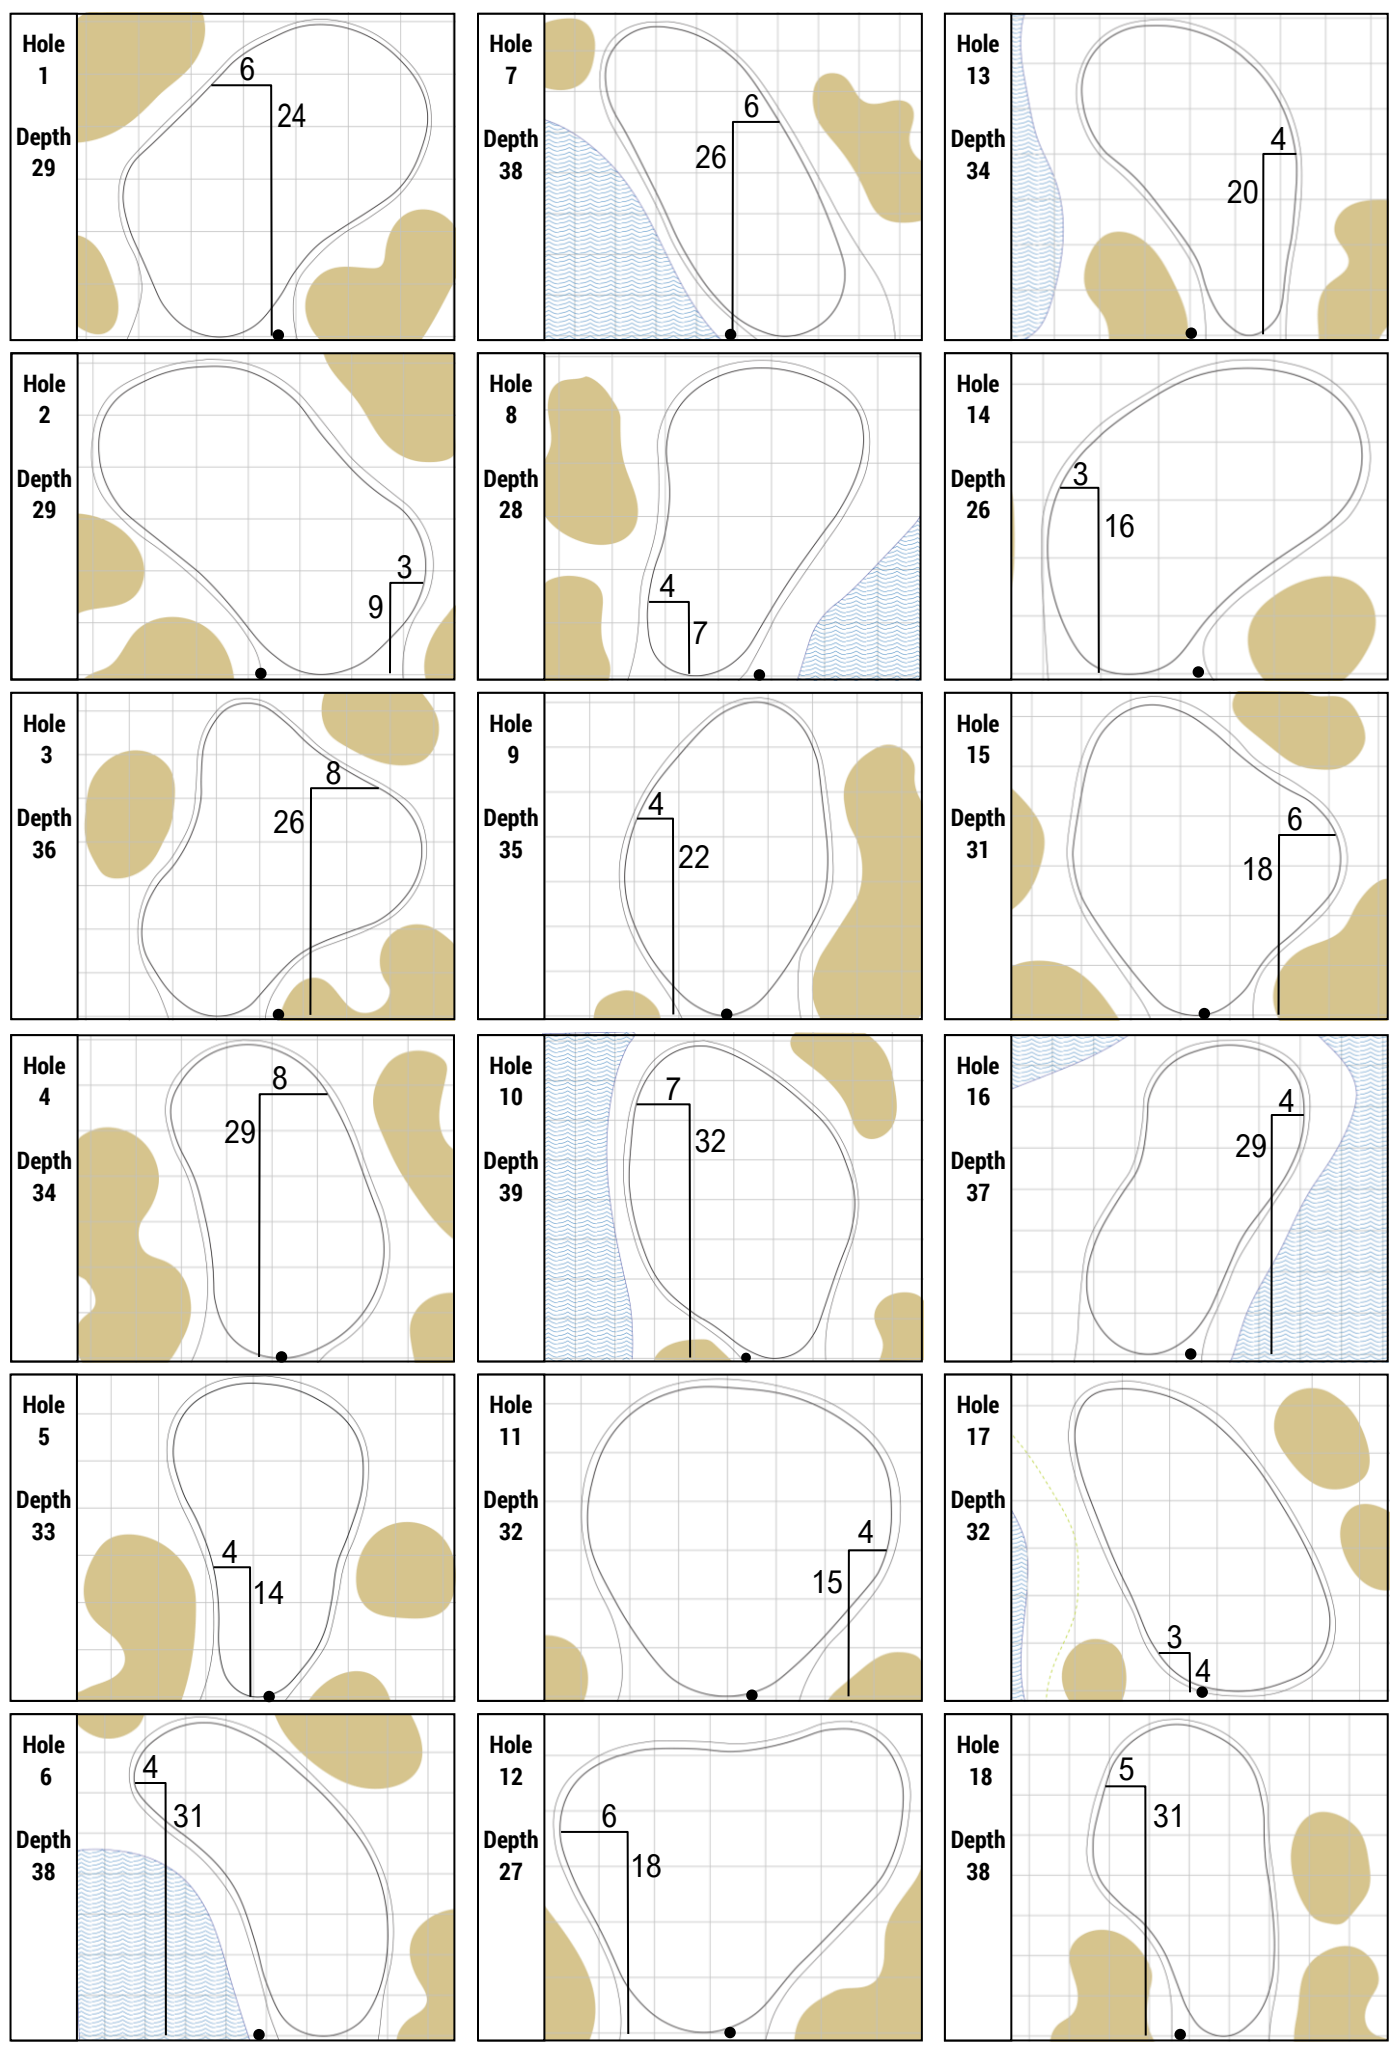

2026 KPMG WOMEN'S PGA CHAMPIONSHIP  
Hazeltine National Golf Club • Chaska, Minnesota  
Sunday, June 28, 2026 • Final Round

Gridlines are shown at 5 Yard Increments