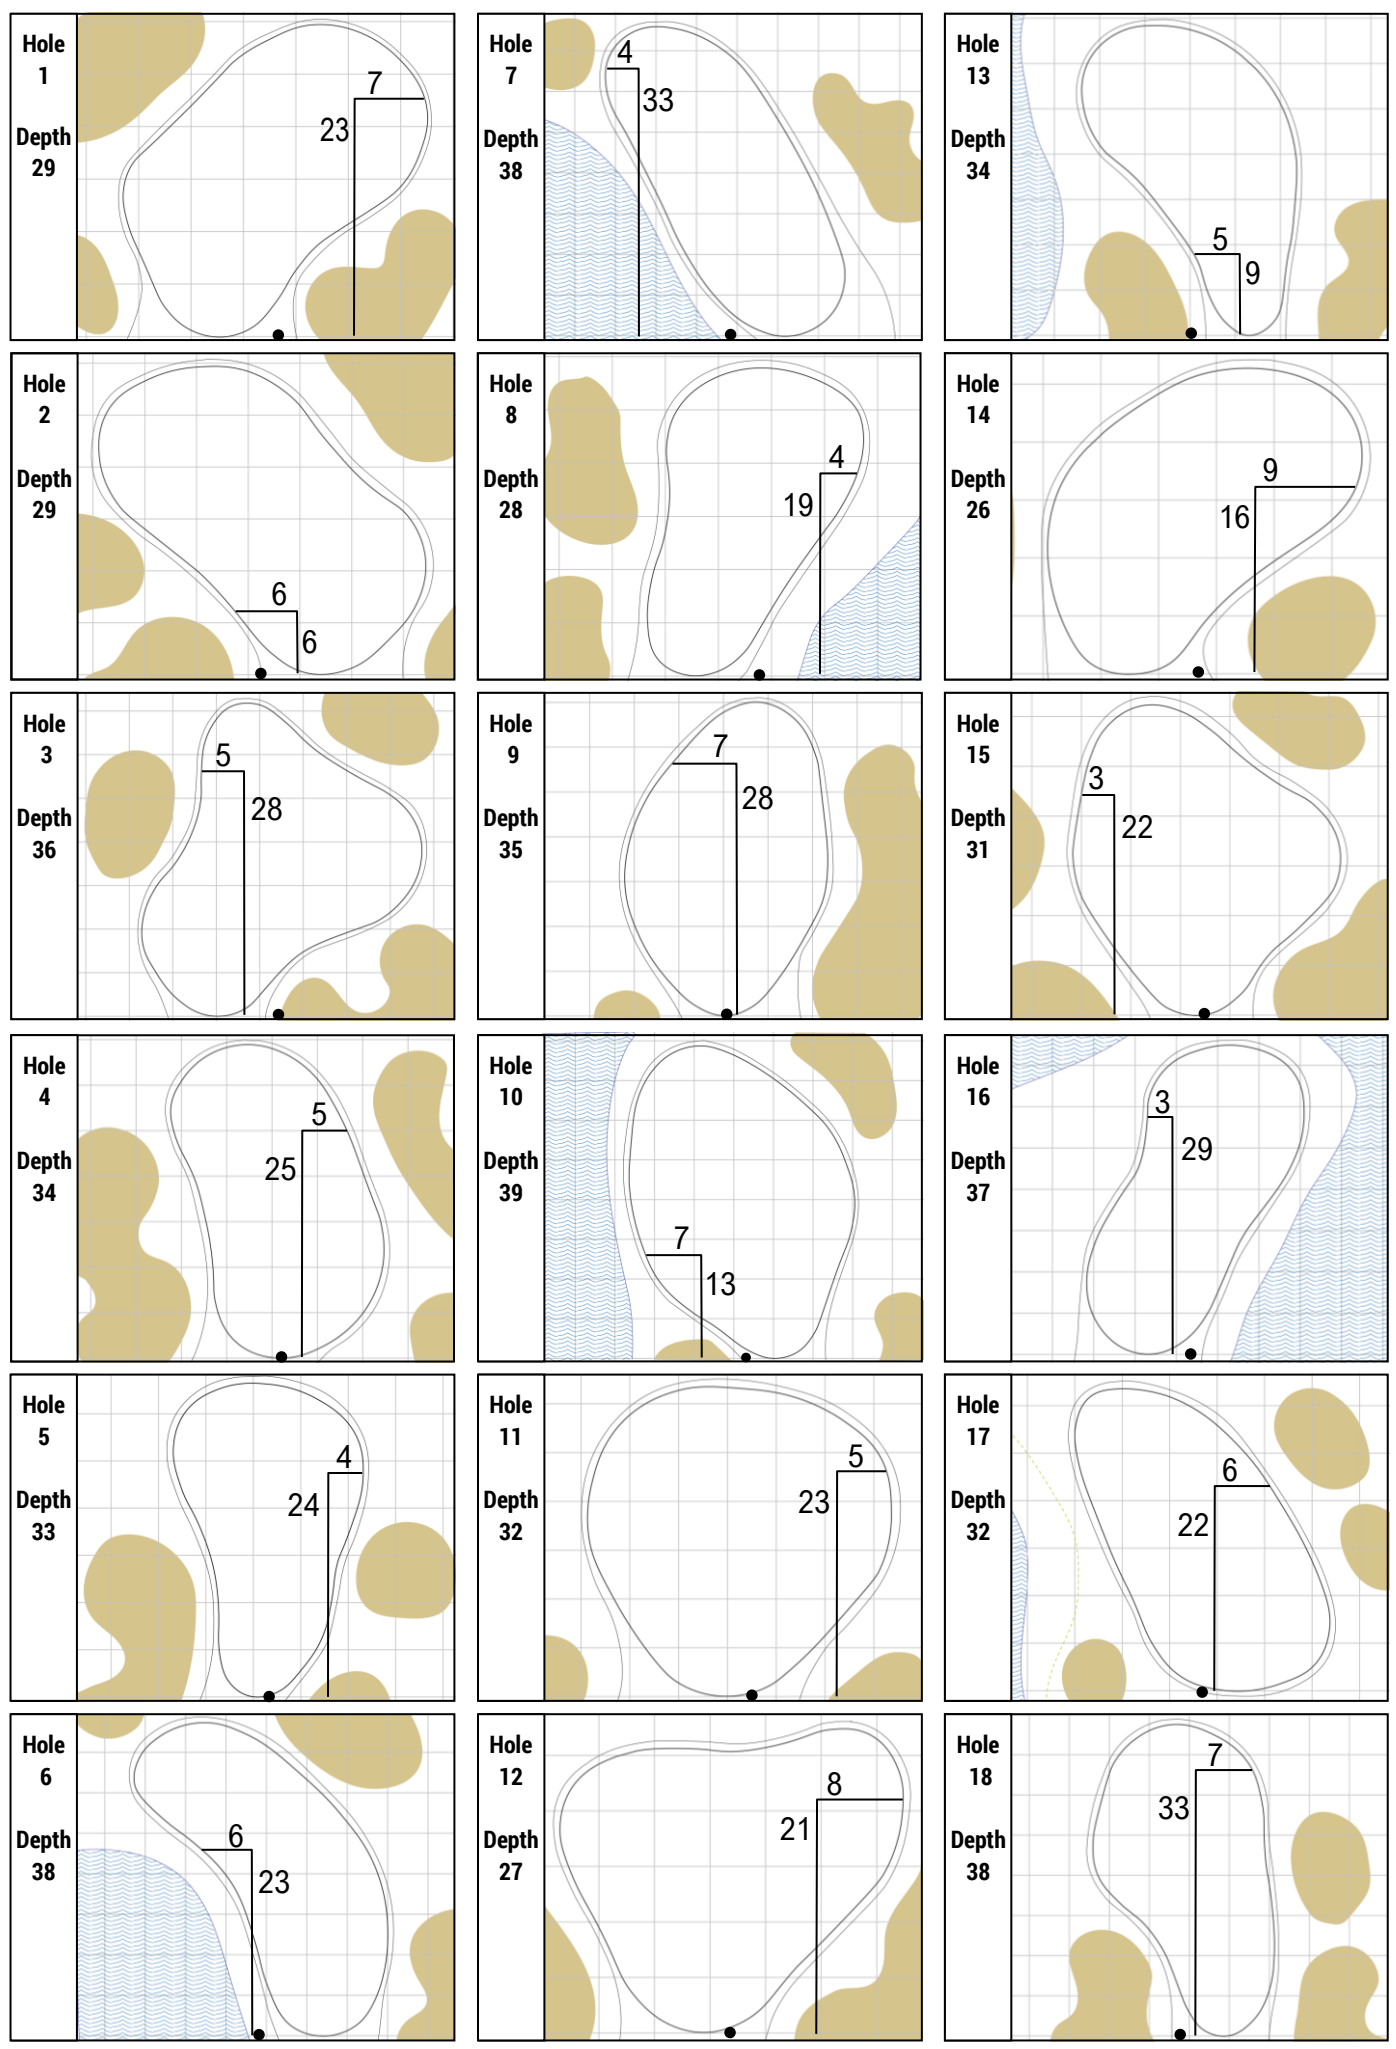

2026 KPMG WOMEN'S PGA CHAMPIONSHIP
Hazeltine National Golf Club • Chaska, Minnesota
Thursday, June 25, 2026 • Round 1

Gridlines are shown at 5 Yard Increments