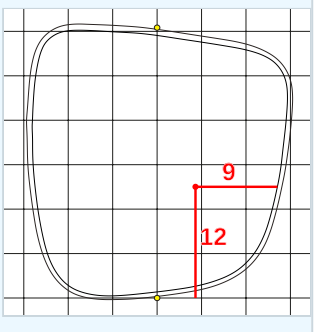

**DANGEROUS SITUATION** (Suspension Signal)  
One Prolonged Horn Blast  
**NON-DANGEROUS SITUATION** (Suspension Signal)  
Several Short Intermittent Horn Blasts  
**RESUMPTION Signal**  
Two Short Horn Blasts

# Kroger Queen City Championship

Friday May 15, 2026

Round 2

Hole 1

Depth 31

Hole 2

Depth 32

Hole 3

Depth 32

Hole 4

Depth 32

Hole 5

Depth 32

Hole 6

Depth 33

Note  
RD: 16 R5

Note  
RD: 4 R4

Hole 11

Depth 29

Hole 12

Depth 24

Hole 13

Depth 27

Hole 14