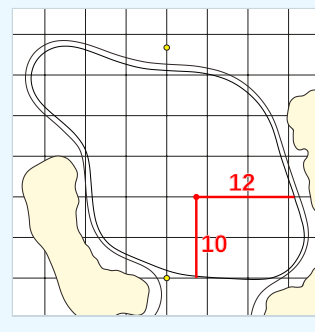

**DANGEROUS SITUATION** (Suspension Signal)  
One Prolonged Horn Blast  
**NON-DANGEROUS SITUATION** (Suspension Signal)  
Several Short Intermittent Horn Blasts  
**RESUMPTION Signal**  
Two Short Horn Blasts

# Kroger Queen City Championship

Friday May 15, 2026

Round 2

Hole 1

Depth 31

Hole 2

Depth 32

Hole 3

Depth 32

Hole 4

Depth 32

Hole 5

Depth 32

Hole 6

Depth 33

Note  
RD: 16 R5

Note  
RD: 4 R4

Hole 11

Depth 29

Hole 12

Depth 24

Hole 13

Depth 27

Hole 14