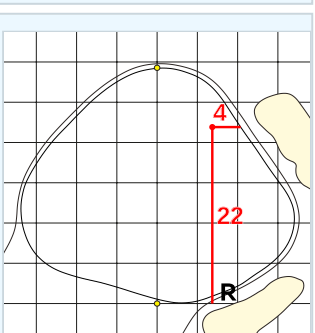

**DANGEROUS SITUATION** (Suspension Signal)  
One Prolonged Horn Blast  
**NON-DANGEROUS SITUATION** (Suspension Signal)  
Several Short Intermittent Horn Blasts  
**RESUMPTION Signal**  
Two Short Horn Blasts

# Kroger Queen City Championship

Friday May 15, 2026

Round 2

Hole 1

Depth 31

Hole 2

Depth 32

Hole 3

Depth 32

Hole 4

Depth 32

Hole 5

Depth 32

Hole 6

Depth 33

Note  
RD: 16 R5

Note  
RD: 4 R4

Hole 11

Depth 29

Hole 12

Depth 24

Hole 13

Depth 27

Hole 14