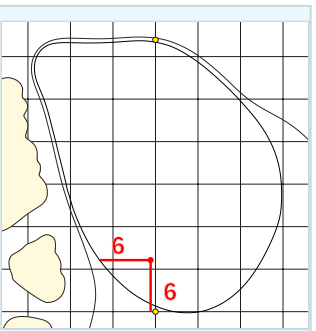

**DANGEROUS SITUATION** (Suspension Signal)  
One Prolonged Horn Blast  
**NON-DANGEROUS SITUATION** (Suspension Signal)  
Several Short Intermittent Horn Blasts  
**RESUMPTION Signal**  
Two Short Horn Blasts

# Kroger Queen City Championship

Friday May 15, 2026

Round 2

Hole 1

Depth 31

Hole 2

Depth 32

Hole 3

Depth 32

Hole 4

Depth 32

Hole 5

Depth 32

Hole 6

Depth 33

Note  
RD: 16 R5

Note  
RD: 4 R4

Hole 11

Depth 29

Hole 12

Depth 24

Hole 13

Depth 27

Hole 14