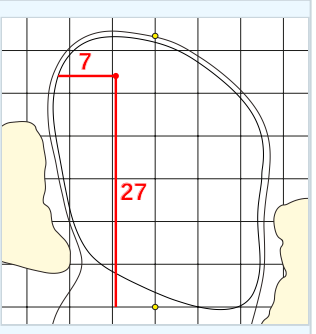

**DANGEROUS SITUATION** (Suspension Signal)  
One Prolonged Horn Blast  
**NON-DANGEROUS SITUATION** (Suspension Signal)  
Several Short Intermittent Horn Blasts  
**RESUMPTION Signal**  
Two Short Horn Blasts

# Kroger Queen City Championship

Friday May 15, 2026

Round 2

Hole 1

Depth 31

Hole 2

Depth 32

Hole 3

Depth 32

Hole 4

Depth 32

Hole 5

Depth 32

Hole 6

Depth 33

Note  
RD: 16 R5

Note  
RD: 4 R4

Hole 11

Depth 29

Hole 12

Depth 24

Hole 13

Depth 27

Hole 14