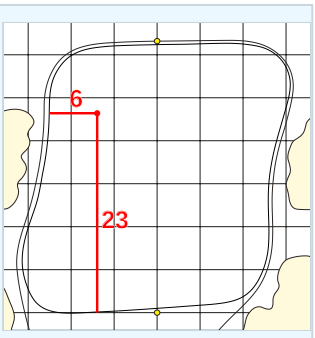

**DANGEROUS SITUATION** (Suspension Signal)  
One Prolonged Horn Blast  
**NON-DANGEROUS SITUATION** (Suspension Signal)  
Several Short Intermittent Horn Blasts  
**RESUMPTION Signal**  
Two Short Horn Blasts

# Kroger Queen City Championship

Friday May 15, 2026

Round 2

Hole 1

Depth 31

Hole 2

Depth 32

Hole 3

Depth 32

Hole 4

Depth 32

Hole 5

Depth 32

Hole 6

Depth 33

Note  
RD: 16 R5

Note  
RD: 4 R4

Hole 11

Depth 29

Hole 12

Depth 24

Hole 13

Depth 27

Hole 14