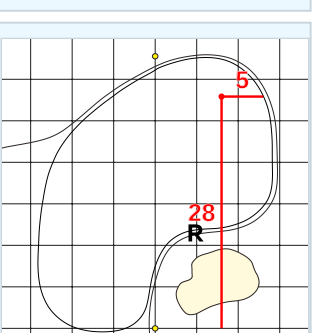

**DANGEROUS SITUATION** (Suspension Signal)  
One Prolonged Horn Blast  
**NON-DANGEROUS SITUATION** (Suspension Signal)  
Several Short Intermittent Horn Blasts  
**RESUMPTION Signal**  
Two Short Horn Blasts

# Kroger Queen City Championship

Friday May 15, 2026

Round 2

Hole 1

Depth 31

Hole 2

Depth 32

Hole 3

Depth 32

Hole 4

Depth 32

Hole 5

Depth 32

Hole 6

Depth 33

Note  
RD: 16 R5