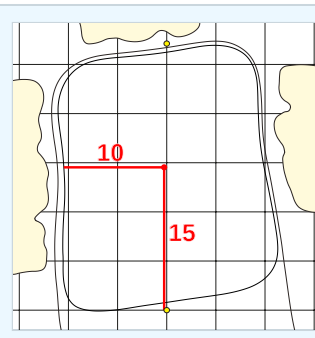

**DANGEROUS SITUATION** (Suspension Signal)  
One Prolonged Horn Blast  
**NON-DANGEROUS SITUATION** (Suspension Signal)  
Several Short Intermittent Horn Blasts  
**RESUMPTION Signal**  
Two Short Horn Blasts

# Kroger Queen City Championship

Friday May 15, 2026

Round 2

Hole 1

Depth 31

Hole 2

Depth 32

Hole 3

Depth 32

Hole 4

Depth 32

Hole 5

Depth 32

Hole 6

Depth 33

Note  
RD: 16 R5

Note  
RD: 4 R4

Hole 11

Depth 29

Hole 12

Depth 24

Hole 13

Depth 27

Hole 14