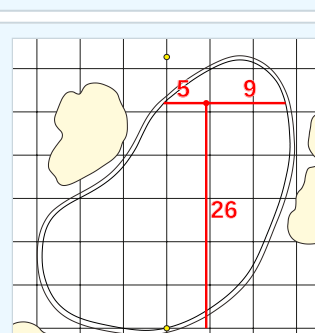

**DANGEROUS SITUATION** (Suspension Signal)  
One Prolonged Horn Blast  
**NON-DANGEROUS SITUATION** (Suspension Signal)  
Several Short Intermittent Horn Blasts  
**RESUMPTION Signal**  
Two Short Horn Blasts

# Kroger Queen City Championship

Friday May 15, 2026

Round 2

Hole 1

Depth 31

Hole 2

Depth 32

Hole 3

Depth 32

Hole 4

Depth 32

Hole 5

Depth 32

Hole 6

Depth 33

Note  
RD: 16 R5

Note  
RD: 4 R4

Hole 11

Depth 29

Hole 12

Depth 24

Hole 13

Depth 27

Hole 14