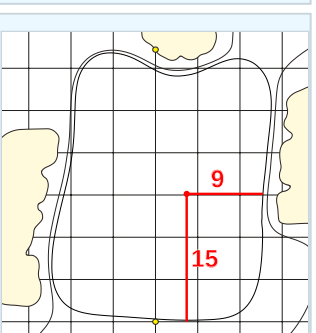

**DANGEROUS SITUATION** (Suspension Signal)  
One Prolonged Horn Blast  
**NON-DANGEROUS SITUATION** (Suspension Signal)  
Several Short Intermittent Horn Blasts  
**RESUMPTION Signal**  
Two Short Horn Blasts

# Kroger Queen City Championship

Friday May 15, 2026

Round 2

Hole 1

Depth 31

Hole 2

Depth 32

Hole 3

Depth 32

Hole 4

Depth 32

Hole 5

Depth 32

Hole 6

Depth 33

Note  
RD: 16 R5

Note  
RD: 4 R4

Hole 11

Depth 29

Hole 12

Depth 24

Hole 13

Depth 27

Hole 14