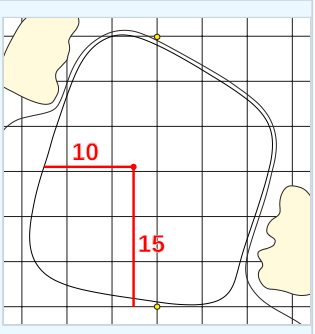

**DANGEROUS SITUATION** (Suspension Signal)  
One Prolonged Horn Blast  
**NON-DANGEROUS SITUATION** (Suspension Signal)  
Several Short Intermittent Horn Blasts  
**RESUMPTION Signal**  
Two Short Horn Blasts

# Kroger Queen City Championship

Friday May 15, 2026

Round 2

Hole 1

Depth 31

Hole 2

Depth 32

Hole 3

Depth 32

Hole 4

Depth 32

Hole 5

Depth 32

Hole 6

Depth 33

Note  
RD: 16 R5

Hole 7

Depth 32

Hole 8

Depth 30

Hole 9

Depth 30

Hole 10

Depth 24