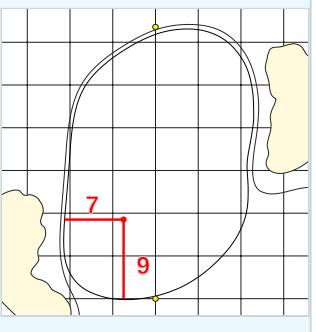

**DANGEROUS SITUATION** (Suspension Signal)  
One Prolonged Horn Blast  
**NON-DANGEROUS SITUATION** (Suspension Signal)  
Several Short Intermittent Horn Blasts  
**RESUMPTION Signal**  
Two Short Horn Blasts

# Kroger Queen City Championship

Friday May 15, 2026

Round 2

Hole 1

Depth 31

Hole 2

Depth 32

Hole 3

Depth 32

Hole 4

Depth 32

Hole 5

Depth 32

Hole 6

Depth 33

Note  
RD: 16 R5

Hole 7

Depth 32

Hole 8

Depth 30

Hole 9

Depth 30

Hole 10

Depth 24