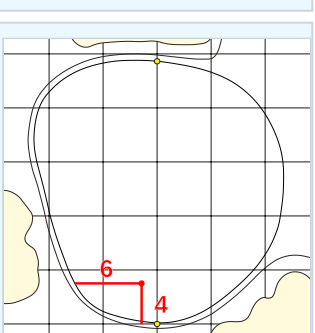

**DANGEROUS SITUATION** (Suspension Signal)  
One Prolonged Horn Blast  
**NON-DANGEROUS SITUATION** (Suspension Signal)  
Several Short Intermittent Horn Blasts  
**RESUMPTION Signal**  
Two Short Horn Blasts

# Kroger Queen City Championship

Friday May 15, 2026

Round 2

Hole 1

Depth 31

Hole 2

Depth 32

Hole 3

Depth 32

Hole 4

Depth 32

Hole 5

Depth 32

Hole 6

Depth 33

Note  
RD: 16 R5

Note  
RD: 4 R4

Hole 11

Depth 29

Hole 12

Depth 24

Hole 13

Depth 27

Hole 14