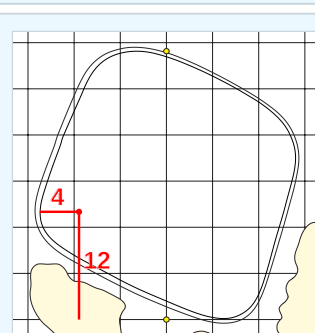

**DANGEROUS SITUATION** (Suspension Signal)  
One Prolonged Horn Blast  
**NON-DANGEROUS SITUATION** (Suspension Signal)  
Several Short Intermittent Horn Blasts  
**RESUMPTION Signal**  
Two Short Horn Blasts

# Kroger Queen City Championship

Friday May 15, 2026

Round 2

Hole 1

Depth 31

Hole 2

Depth 32

Hole 3

Depth 32

Hole 4

Depth 32

Hole 5

Depth 32

Hole 6

Depth 33

Note  
RD: 16 R5

Note  
RD: 4 R4

Hole 11

Depth 29

Hole 12

Depth 24

Hole 13

Depth 27

Hole 14