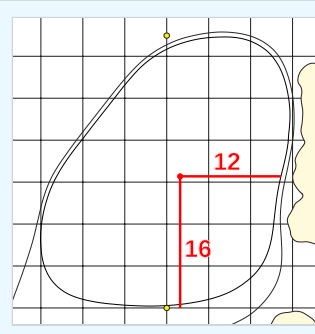

**DANGEROUS SITUATION** (Suspension Signal)  
One Prolonged Horn Blast  
**NON-DANGEROUS SITUATION** (Suspension Signal)  
Several Short Intermittent Horn Blasts  
**RESUMPTION Signal**  
Two Short Horn Blasts

# Kroger Queen City Championship

Friday May 15, 2026

Round 2

Hole 1

Depth 31

Hole 2

Depth 32

Hole 3

Depth 32

Hole 4

Depth 32

Hole 5

Depth 32

Hole 6

Depth 33

Note  
RD: 16 R5

Note  
RD: 4 R4

Hole 11

Depth 29

Hole 12

Depth 24

Hole 13

Depth 27

Hole 14