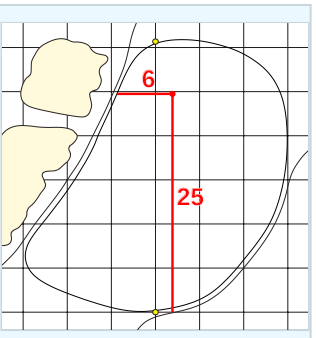

**DANGEROUS SITUATION** (Suspension Signal)  
One Prolonged Horn Blast  
**NON-DANGEROUS SITUATION** (Suspension Signal)  
Several Short Intermittent Horn Blasts  
**RESUMPTION Signal**  
Two Short Horn Blasts

# Kroger Queen City Championship

Friday May 15, 2026

Round 2

Hole 1

Depth 31

Hole 2

Depth 32

Hole 3

Depth 32

Hole 4

Depth 32

Hole 5

Depth 32

Hole 6

Depth 33

Note  
RD: 16 R5

Note  
RD: 4 R4

Hole 11

Depth 29

Hole 12

Depth 24

Hole 13

Depth 27

Hole 14