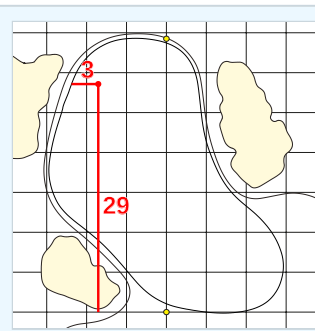

**DANGEROUS SITUATION** (Suspension Signal)  
One Prolonged Horn Blast  
**NON-DANGEROUS SITUATION** (Suspension Signal)  
Several Short Intermittent Horn Blasts  
**RESUMPTION Signal**  
Two Short Horn Blasts

# Kroger Queen City Championship

Friday May 15, 2026

Round 2

Hole 1

Depth 31

Hole 2

Depth 32

Hole 3

Depth 32

Hole 4

Depth 32

Hole 5

Depth 32

Hole 6

Depth 33

Note  
RD: 16 R5

Note  
RD: 4 R4

Hole 11

Depth 29

Hole 12

Depth 24

Hole 13

Depth 27

Hole 14