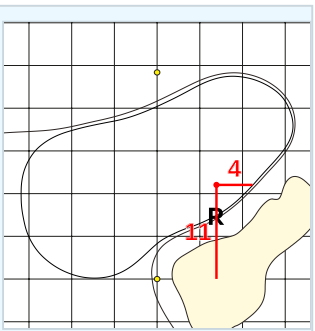

**DANGEROUS SITUATION** (Suspension Signal)  
One Prolonged Horn Blast  
**NON-DANGEROUS SITUATION** (Suspension Signal)  
Several Short Intermittent Horn Blasts  
**RESUMPTION Signal**  
Two Short Horn Blasts

# Kroger Queen City Championship

Friday May 15, 2026

Round 2

Hole 1

Depth 31

Hole 2

Depth 32

Hole 3

Depth 32

Hole 4

Depth 32

Hole 5

Depth 32

Hole 6

Depth 33

Note  
RD: 16 R5

Note  
RD: 4 R4

Hole 11

Depth 29

Hole 12

Depth 24

Hole 13

Depth 27

Hole 14