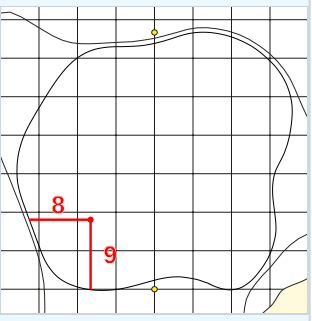

**DANGEROUS SITUATION** (Suspension Signal)  
 One Prolonged Horn Blast  
**NON-DANGEROUS SITUATION** (Suspension Signal)  
 Several Short Intermittent Horn Blasts  
**RESUMPTION Signal**  
 Two Prolonged Horn Blasts

**Mizuho Americas Open**  
 Thursday May 07, 2026  
 Round One

Hole 1

Depth 37

Hole 2

Depth 33

Hole 3

Depth 33

Hole 4

Depth 39

Hole 5

Depth 35

Hole 6

Depth 41

Hole 7

Depth 35

Hole 8

Depth 37

Hole 9

Depth 28

Hole 10

Depth 30

Hole 11

Depth 38

Hole 12