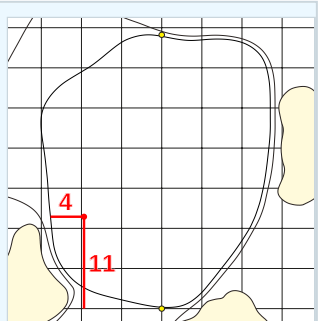

**DANGEROUS SITUATION** (Suspension Signal)  
 One Prolonged Horn Blast  
**NON-DANGEROUS SITUATION** (Suspension Signal)  
 Several Short Intermittent Horn Blasts  
**RESUMPTION Signal**  
 Two Prolonged Horn Blasts

**Mizuho Americas Open**  
 Thursday May 07, 2026  
 Round One

Hole 1

Depth 37

Hole 2

Depth 33

Hole 3

Depth 33

Hole 4

Depth 39

Hole 5

Depth 35

Hole 6

Depth 41

Hole 7

Depth 35

Hole 8

Depth 37

Hole 9

Depth 28

Hole 10

Depth 30

Hole 11

Depth 38

Hole 12