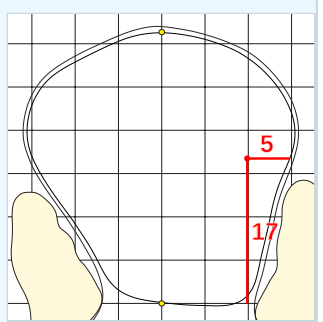

**DANGEROUS SITUATION** (Suspension Signal)  
 One Prolonged Horn Blast  
**NON-DANGEROUS SITUATION** (Suspension Signal)  
 Several Short Intermittent Horn Blasts  
**RESUMPTION Signal**  
 Two Prolonged Horn Blasts

**Mizuho Americas Open**  
 Thursday May 07, 2026  
 Round One

Hole 1

Depth 37

Hole 2

Depth 33

Hole 3

Depth 33

Hole 4

Depth 39

Hole 5

Depth 35

Hole 6

Depth 41

Hole 7

Depth 35

Hole 8

Depth 37

Hole 9

Depth 28

Hole 10

Depth 30

Hole 11

Depth 38

Hole 12