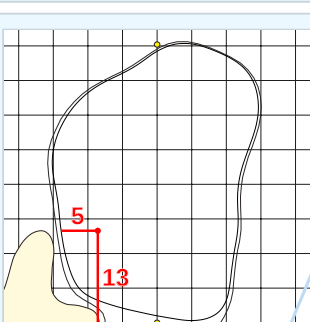

**DANGEROUS SITUATION** (Suspension Signal)  
 One Prolonged Horn Blast  
**NON-DANGEROUS SITUATION** (Suspension Signal)  
 Several Short Intermittent Horn Blasts  
**RESUMPTION Signal**  
 Two Prolonged Horn Blasts

**Mizuho Americas Open**  
 Thursday May 07, 2026  
 Round One

Hole 1

Depth 37

Hole 2

Depth 33

Hole 3

Depth 33

Hole 4

Depth 39

Hole 5

Depth 35

Hole 6

Depth 41

Hole 7

Depth 35

Hole 8

Depth 37

Hole 9

Depth 28

Hole 10

Depth 30

Hole 11

Depth 38

Hole 12