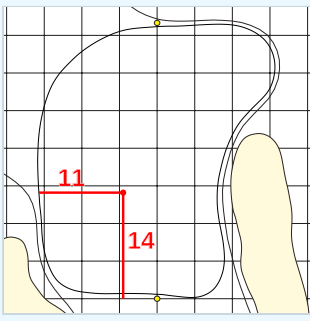

**DANGEROUS SITUATION** (Suspension Signal)  
 One Prolonged Horn Blast  
**NON-DANGEROUS SITUATION** (Suspension Signal)  
 Several Short Intermittent Horn Blasts  
**RESUMPTION Signal**  
 Two Prolonged Horn Blasts

**Mizuho Americas Open**  
 Thursday May 07, 2026  
 Round One

Hole 1

Depth 37

Hole 2

Depth 33

Hole 3

Depth 33

Hole 4

Depth 39

Hole 5

Depth 35

Hole 6

Depth 41

Hole 7

Depth 35

Hole 8

Depth 37

Hole 9

Depth 28

Hole 10

Depth 30

Hole 11

Depth 38

Hole 12