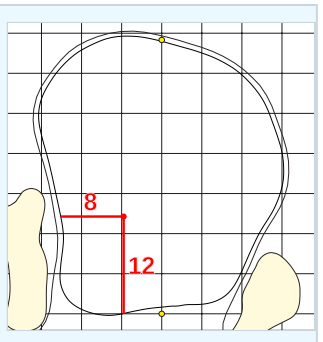

**DANGEROUS SITUATION** (Suspension Signal)  
 One Prolonged Horn Blast  
**NON-DANGEROUS SITUATION** (Suspension Signal)  
 Several Short Intermittent Horn Blasts  
**RESUMPTION Signal**  
 Two Prolonged Horn Blasts

**Mizuho Americas Open**  
 Thursday May 07, 2026  
 Round One

Hole 1

Depth 37

Hole 2

Depth 33

Hole 3

Depth 33

Hole 4

Depth 39

Hole 5

Depth 35

Hole 6

Depth 41

Hole 7

Depth 35

Hole 8

Depth 37

Hole 9

Depth 28

Hole 10

Depth 30

Hole 11

Depth 38

Hole 12