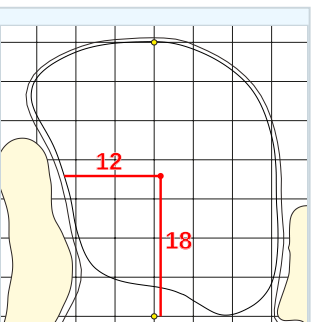

**DANGEROUS SITUATION** (Suspension Signal)  
 One Prolonged Horn Blast  
**NON-DANGEROUS SITUATION** (Suspension Signal)  
 Several Short Intermittent Horn Blasts  
**RESUMPTION Signal**  
 Two Prolonged Horn Blasts

**Mizuho Americas Open**  
 Thursday May 07, 2026  
 Round One

Hole 1

Depth 37

Hole 2

Depth 33

Hole 3

Depth 33

Hole 4

Depth 39

Hole 5

Depth 35

Hole 6

Depth 41

Hole 7

Depth 35

Hole 8

Depth 37

Hole 9

Depth 28

Hole 10

Depth 30

Hole 11

Depth 38

Hole 12