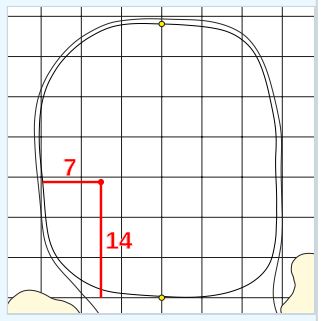

**DANGEROUS SITUATION** (Suspension Signal)  
 One Prolonged Horn Blast  
**NON-DANGEROUS SITUATION** (Suspension Signal)  
 Several Short Intermittent Horn Blasts  
**RESUMPTION Signal**  
 Two Prolonged Horn Blasts

**Mizuho Americas Open**  
 Thursday May 07, 2026  
 Round One

Hole 1

Depth 37

Hole 2

Depth 33

Hole 3

Depth 33

Hole 4

Depth 39

Hole 5

Depth 35

Hole 6

Depth 41

Hole 7

Depth 35

Hole 8

Depth 37

Hole 9

Depth 28

Hole 10

Depth 30

Hole 11

Depth 38

Hole 12