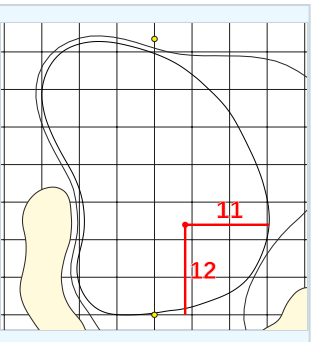

**DANGEROUS SITUATION** (Suspension Signal)  
 One Prolonged Horn Blast  
**NON-DANGEROUS SITUATION** (Suspension Signal)  
 Several Short Intermittent Horn Blasts  
**RESUMPTION Signal**  
 Two Prolonged Horn Blasts

**Mizuho Americas Open**  
 Thursday May 07, 2026  
 Round One

Hole 1

Depth 37

Hole 2

Depth 33

Hole 3

Depth 33

Hole 4

Depth 39

Hole 5

Depth 35

Hole 6

Depth 41

Hole 7

Depth 35

Hole 8

Depth 37

Hole 9

Depth 28

Hole 10

Depth 30

Hole 11

Depth 38

Hole 12