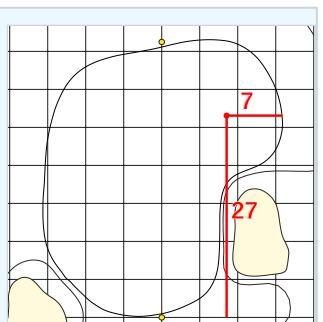

**DANGEROUS SITUATION** (Suspension Signal)  
 One Prolonged Horn Blast  
**NON-DANGEROUS SITUATION** (Suspension Signal)  
 Several Short Intermittent Horn Blasts  
**RESUMPTION Signal**  
 Two Prolonged Horn Blasts

**Mizuho Americas Open**  
 Thursday May 07, 2026  
 Round One

Hole 1

Depth 37

Hole 2

Depth 33

Hole 3

Depth 33

Hole 4

Depth 39

Hole 5

Depth 35

Hole 6

Depth 41

Hole 7

Depth 35

Hole 8

Depth 37

Hole 9

Depth 28

Hole 10

Depth 30

Hole 11

Depth 38

Hole 12