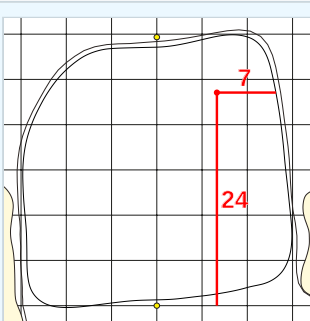

**DANGEROUS SITUATION** (Suspension Signal)  
 One Prolonged Horn Blast  
**NON-DANGEROUS SITUATION** (Suspension Signal)  
 Several Short Intermittent Horn Blasts  
**RESUMPTION Signal**  
 Two Prolonged Horn Blasts

**Mizuho Americas Open**  
 Thursday May 07, 2026  
 Round One

Hole 1

Depth 37

Hole 2

Depth 33

Hole 3

Depth 33

Hole 4

Depth 39

Hole 5

Depth 35

Hole 6

Depth 41

Hole 7

Depth 35

Hole 8

Depth 37

Hole 9

Depth 28

Hole 10

Depth 30

Hole 11

Depth 38

Hole 12