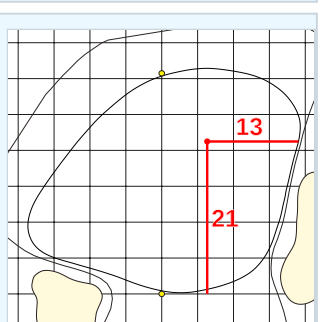

**DANGEROUS SITUATION** (Suspension Signal)  
 One Prolonged Horn Blast  
**NON-DANGEROUS SITUATION** (Suspension Signal)  
 Several Short Intermittent Horn Blasts  
**RESUMPTION Signal**  
 Two Prolonged Horn Blasts

**Mizuho Americas Open**  
 Thursday May 07, 2026  
 Round One

Hole 1

Depth 37

Hole 2

Depth 33

Hole 3

Depth 33

Hole 4

Depth 39

Hole 5

Depth 35

Hole 6

Depth 41

Hole 7

Depth 35

Hole 8

Depth 37

Hole 9

Depth 28

Hole 10

Depth 30

Hole 11

Depth 38

Hole 12