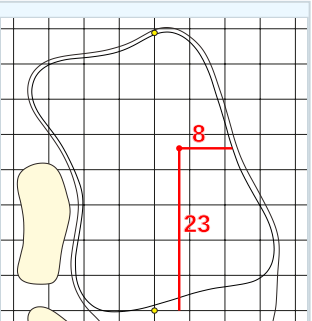

**DANGEROUS SITUATION** (Suspension Signal)  
 One Prolonged Horn Blast  
**NON-DANGEROUS SITUATION** (Suspension Signal)  
 Several Short Intermittent Horn Blasts  
**RESUMPTION Signal**  
 Two Prolonged Horn Blasts

**Mizuho Americas Open**  
 Thursday May 07, 2026  
 Round One

Hole 1

Depth 37

Hole 2

Depth 33

Hole 3

Depth 33

Hole 4

Depth 39

Hole 5

Depth 35

Hole 6

Depth 41

Hole 7

Depth 35

Hole 8

Depth 37

Hole 9

Depth 28

Hole 10

Depth 30

Hole 11

Depth 38

Hole 12