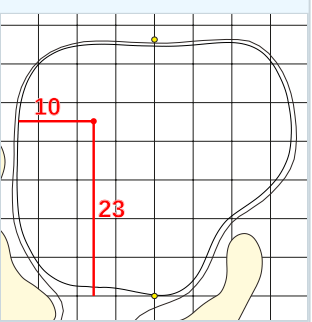

**DANGEROUS SITUATION** (Suspension Signal)  
 One Prolonged Horn Blast  
**NON-DANGEROUS SITUATION** (Suspension Signal)  
 Several Short Intermittent Horn Blasts  
**RESUMPTION Signal**  
 Two Prolonged Horn Blasts

**Mizuho Americas Open**  
 Thursday May 07, 2026  
 Round One

Hole 1

Depth 37

Hole 2

Depth 33

Hole 3

Depth 33

Hole 4

Depth 39

Hole 5

Depth 35

Hole 6

Depth 41

Hole 7

Depth 35

Hole 8

Depth 37

Hole 9

Depth 28

Hole 10

Depth 30

Hole 11

Depth 38

Hole 12