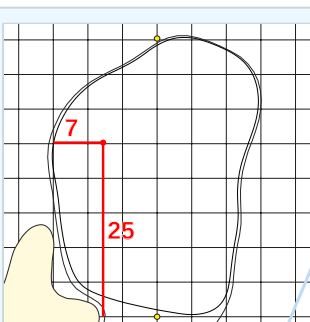

DANGEROUS SITUATION (Suspension Signal)
One Prolonged Horn Blast
NON-DANGEROUS SITUATION (Suspension Signal)
Several Short Intermittent Horn Blasts
RESUMPTION SIGNAL
Two Prolonged Horn Blasts

Mizuho Americas Open
Sunday May 10, 2026
Round Four

Hole 1

Depth 37

Hole 2

Depth 33

Hole 3

Depth 33

Hole 4

Depth 39

Hole 5

Depth 35

Hole 6

Depth 41

Hole 7

Depth 35

Hole 8

Depth 37