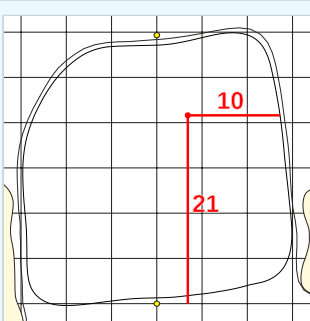

DANGEROUS SITUATION (Suspension Signal)
One Prolonged Horn Blast
NON-DANGEROUS SITUATION (Suspension Signal)
Several Short Intermittent Horn Blasts
RESUMPTION SIGNAL
Two Prolonged Horn Blasts

Mizuho Americas Open
Sunday May 10, 2026
Round Four

Hole 1

Depth 37

Hole 2

Depth 33

Hole 3

Depth 33

Hole 4

Depth 39

Hole 5

Depth 35

Hole 6

Depth 41

Hole 7

Depth 35

Hole 8

Depth 37

Hole 9

Depth 28

Hole 10

Depth 30

Hole 11

Depth 38

Hole 12

Depth 40