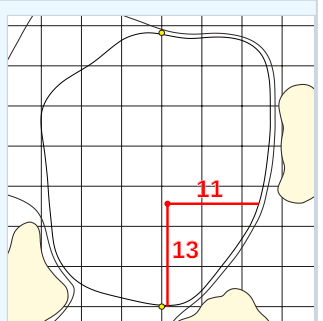

DANGEROUS SITUATION (Suspension Signal)
One Prolonged Horn Blast
NON-DANGEROUS SITUATION (Suspension Signal)
Several Short Intermittent Horn Blasts
RESUMPTION SIGNAL
Two Prolonged Horn Blasts

Mizuho Americas Open
Sunday May 10, 2026
Round Four

Hole 1

Depth 37

Hole 2

Depth 33

Hole 3

Depth 33

Hole 4

Depth 39

Hole 5

Depth 35

Hole 6

Depth 41

Hole 7

Depth 35

Hole 8

Depth 37

Hole 17

Depth 36

Hole 18

Depth 31