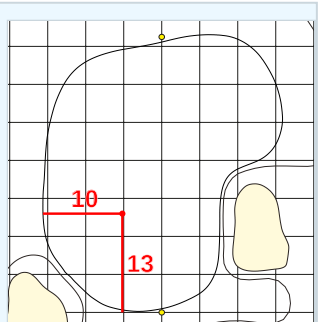

DANGEROUS SITUATION (Suspension Signal)
One Prolonged Horn Blast
NON-DANGEROUS SITUATION (Suspension Signal)
Several Short Intermittent Horn Blasts
RESUMPTION SIGNAL
Two Prolonged Horn Blasts

Mizuho Americas Open
Sunday May 10, 2026
Round Four

Hole 1

Depth 37

Hole 2

Depth 33

Hole 3

Depth 33

Hole 4

Depth 39

Hole 5

Depth 35

Hole 6

Depth 41

Hole 7

Depth 35

Hole 8

Depth 37

Hole 9

Depth 28

Hole 10

Depth 30

Hole 11

Depth 38

Hole 12

Depth 40