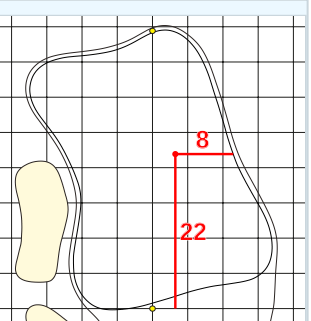

DANGEROUS SITUATION (Suspension Signal)
One Prolonged Horn Blast
NON-DANGEROUS SITUATION (Suspension Signal)
Several Short Intermittent Horn Blasts
RESUMPTION SIGNAL
Two Prolonged Horn Blasts

Mizuho Americas Open
Sunday May 10, 2026
Round Four

Hole 1

Depth 37

Hole 2

Depth 33

Hole 3

Depth 33

Hole 4

Depth 39

Hole 5

Depth 35

Hole 6

Depth 41

Hole 7

Depth 35

Hole 8

Depth 37

Hole 17

Depth 36

Hole 18

Depth 31