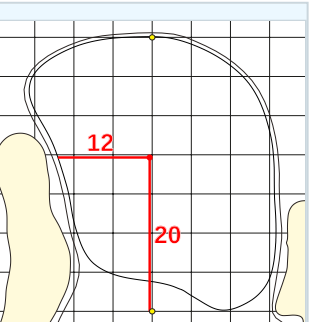

DANGEROUS SITUATION (Suspension Signal)
One Prolonged Horn Blast
NON-DANGEROUS SITUATION (Suspension Signal)
Several Short Intermittent Horn Blasts
RESUMPTION SIGNAL
Two Prolonged Horn Blasts

Mizuho Americas Open
Sunday May 10, 2026
Round Four

Hole 1

Depth 37

Hole 2

Depth 33

Hole 3

Depth 33

Hole 4

Depth 39

Hole 5

Depth 35

Hole 6

Depth 41

Hole 7

Depth 35

Hole 8

Depth 37