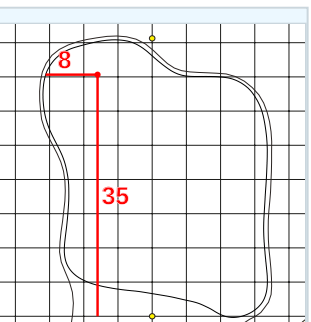

DANGEROUS SITUATION (Suspension Signal)
One Prolonged Horn Blast
NON-DANGEROUS SITUATION (Suspension Signal)
Several Short Intermittent Horn Blasts
RESUMPTION SIGNAL
Two Prolonged Horn Blasts

Mizuho Americas Open
Sunday May 10, 2026
Round Four

Hole 1

Depth 37

Hole 2

Depth 33

Hole 3

Depth 33

Hole 4

Depth 39

Hole 5

Depth 35

Hole 6

Depth 41

Hole 7

Depth 35

Hole 8

Depth 37