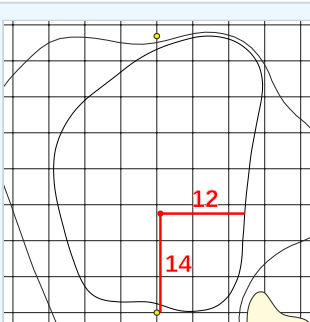

DANGEROUS SITUATION (Suspension Signal)
One Prolonged Horn Blast
NON-DANGEROUS SITUATION (Suspension Signal)
Several Short Intermittent Horn Blasts
RESUMPTION SIGNAL
Two Prolonged Horn Blasts

Mizuho Americas Open
Sunday May 10, 2026
Round Four

Hole 1

Depth 37

Hole 2

Depth 33

Hole 3

Depth 33

Hole 4

Depth 39

Hole 5

Depth 35

Hole 6

Depth 41

Hole 7

Depth 35

Hole 8

Depth 37

Hole 9

Depth 28

Hole 10

Depth 30

Hole 11

Depth 38

Hole 12

Depth 40