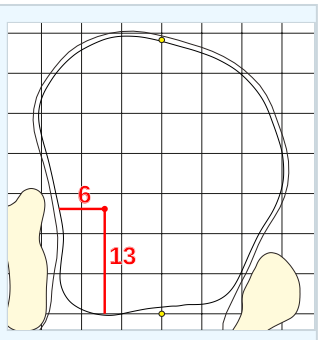

DANGEROUS SITUATION (Suspension Signal)
One Prolonged Horn Blast
NON-DANGEROUS SITUATION (Suspension Signal)
Several Short Intermittent Horn Blasts
RESUMPTION SIGNAL
Two Prolonged Horn Blasts

Mizuho Americas Open
Sunday May 10, 2026
Round Four

Hole 1

Depth 37

Hole 2

Depth 33

Hole 3

Depth 33

Hole 4

Depth 39

Hole 5

Depth 35

Hole 6

Depth 41

Hole 7

Depth 35

Hole 8

Depth 37

Hole 9

Depth 28

Hole 10

Depth 30

Hole 11

Depth 38

Hole 12

Depth 40