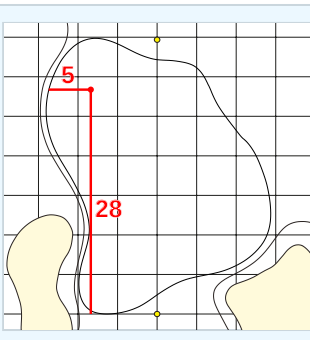

DANGEROUS SITUATION (Suspension Signal)
One Prolonged Horn Blast
NON-DANGEROUS SITUATION (Suspension Signal)
Several Short Intermittent Horn Blasts
RESUMPTION SIGNAL
Two Prolonged Horn Blasts

Mizuho Americas Open
Sunday May 10, 2026
Round Four

Hole 1

Depth 37

Hole 2

Depth 33

Hole 3

Depth 33

Hole 4

Depth 39

Hole 5

Depth 35

Hole 6

Depth 41

Hole 7

Depth 35

Hole 8

Depth 37

Hole 9

Depth 28

Hole 10

Depth 30

Hole 11

Depth 38

Hole 12

Depth 40