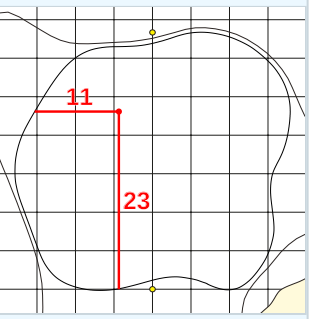

DANGEROUS SITUATION (Suspension Signal)
One Prolonged Horn Blast
NON-DANGEROUS SITUATION (Suspension Signal)
Several Short Intermittent Horn Blasts
RESUMPTION SIGNAL
Two Prolonged Horn Blasts

Mizuho Americas Open
Sunday May 10, 2026
Round Four

Hole 1

Depth 37

Hole 2

Depth 33

Hole 3

Depth 33

Hole 4

Depth 39

Hole 5

Depth 35

Hole 6

Depth 41

Hole 7

Depth 35

Hole 8

Depth 37

Hole 9

Depth 28

Hole 10

Depth 30

Hole 11

Depth 38

Hole 12

Depth 40