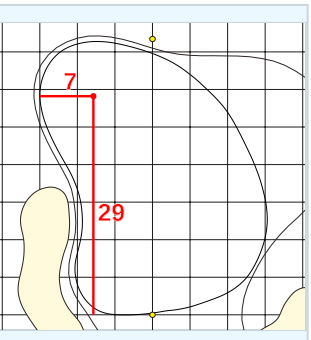

DANGEROUS SITUATION (Suspension Signal)
One Prolonged Horn Blast
NON-DANGEROUS SITUATION (Suspension Signal)
Several Short Intermittent Horn Blasts
RESUMPTION SIGNAL
Two Prolonged Horn Blasts

Mizuho Americas Open
Sunday May 10, 2026
Round Four

Hole 1

Depth 37

Hole 2

Depth 33

Hole 3

Depth 33

Hole 4

Depth 39

Hole 5

Depth 35

Hole 6

Depth 41

Hole 7

Depth 35

Hole 8

Depth 37

Hole 9

Depth 28

Hole 10

Depth 30

Hole 11

Depth 38

Hole 12

Depth 40