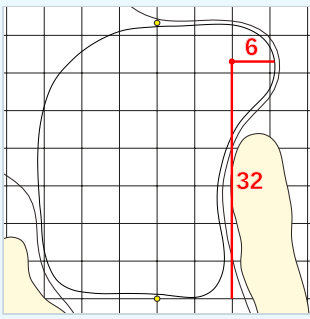

DANGEROUS SITUATION (Suspension Signal)
One Prolonged Horn Blast
NON-DANGEROUS SITUATION (Suspension Signal)
Several Short Intermittent Horn Blasts
RESUMPTION SIGNAL
Two Prolonged Horn Blasts

Mizuho Americas Open
Sunday May 10, 2026
Round Four

Hole 1

Depth 37

Hole 2

Depth 33

Hole 3

Depth 33

Hole 4

Depth 39

Hole 5

Depth 35

Hole 6

Depth 41

Hole 7

Depth 35

Hole 8

Depth 37

Hole 9

Depth 28

Hole 10

Depth 30

Hole 11

Depth 38

Hole 12

Depth 40