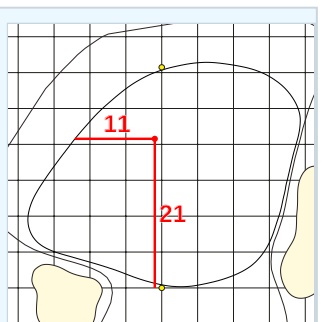

DANGEROUS SITUATION (Suspension Signal)
One Prolonged Horn Blast
NON-DANGEROUS SITUATION (Suspension Signal)
Several Short Intermittent Horn Blasts
RESUMPTION SIGNAL
Two Prolonged Horn Blasts

Mizuho Americas Open
Sunday May 10, 2026
Round Four

Hole 1

Depth 37

Hole 2

Depth 33

Hole 3

Depth 33

Hole 4

Depth 39

Hole 5

Depth 35

Hole 6

Depth 41

Hole 7

Depth 35

Hole 8

Depth 37

Hole 9

Depth 28

Hole 10

Depth 30

Hole 11

Depth 38

Hole 12

Depth 40