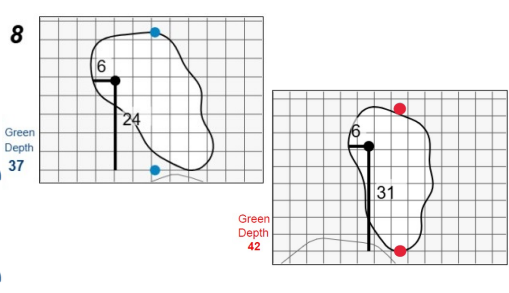

Round 1 - Thursday, June 4th, 2026

81st U.S. Women's Open presented by Ally

The Riviera Country Club

Each side of a complete square on the green represents 5 yards. / Blue dots represent green front and back.