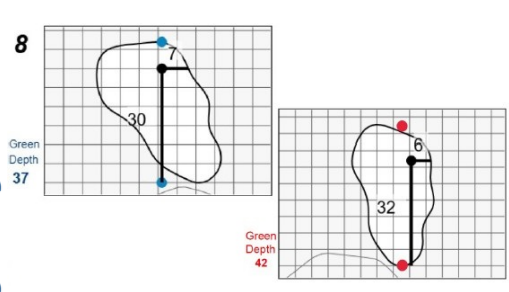

# Round 2 - Friday, June 5th, 2026

81st U.S. Women's Open presented by Ally

The Riviera Country Club

Each side of a complete square on the green represents 5 yards. / Blue dots represent green front and back.