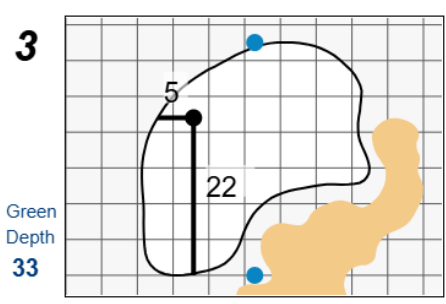

# Round 2 - Friday, June 5th, 2026

81st U.S. Women's Open presented by Ally

The Riviera Country Club

Each side of a complete square on the green represents 5 yards. / Blue dots represent green front and back.