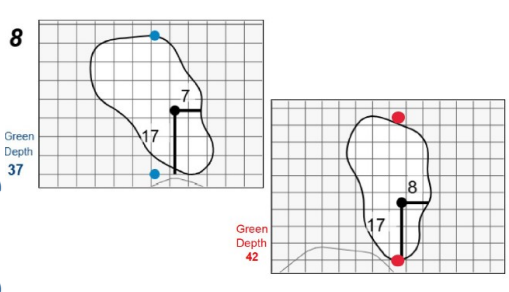

Round 3 - Saturday, June 6th, 2026

81st U.S. Women's Open presented by Ally

The Riviera Country Club

Each side of a complete square on the green represents 5 yards. / Blue dots represent green front and back.