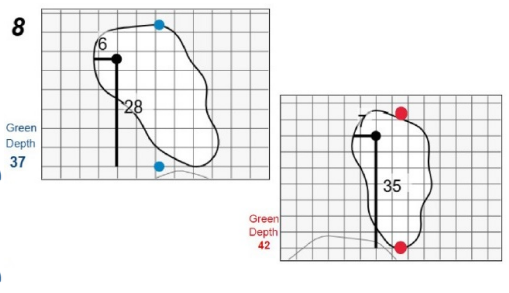

# Round 4 - Sunday, June 7th, 2026

81st U.S. Women's Open presented by Ally

The Riviera Country Club

Each side of a complete square on the green represents 5 yards. / Blue dots represent green front and back.